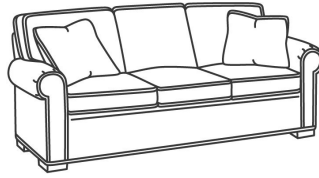

CD87 Series / CD8704T  
 Loveseat (60W)  
 Outside: 60W x 38D x 38H  
 Inside: 47W x 22D

CD87 Series / CD8705R  
 Chair (40W)  
 Outside: 40W x 38D x 38H  
 Inside: 22W x 22D

CD87 Series / CD8705R-SW  
 Swivel Chair (40W)  
 Outside: 40W x 38D x 38H  
 Inside: 22W x 22D

CD87 Series / CD8705S  
 Chair (40W)  
 Outside: 40W x 38D x 38H  
 Inside: 22W x 22D

CD87 Series / CD8705S-SW  
 Swivel Chair (40W)  
 Outside: 40W x 38D x 38H  
 Inside: 22W x 22D

CD87 Series / CD8705T  
 Chair (34W)  
 Outside: 34W x 38D x 38H  
 Inside: 22W x 22D

CD87 Series / CD8705T-SW  
 Swivel Chair (34W)  
 Outside: 34W x 38D x 38H  
 Inside: 22W x 22D

CD87 Series / CD8720R  
 Sofa (88W)  
 Outside: 88W x 41D x 38H  
 Inside: 70W x 24.5D

CD87 Series / CD8720R-2  
Sofa (88W)  
Outside: 88W x 41D x 38H  
Inside: 70W x 24.5D