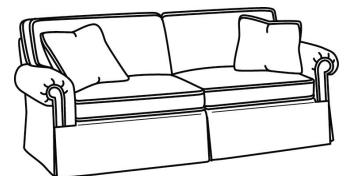

CD87 Series / CD8702R
Apt Sofa (78W)
Outside: 78W x 38D x 38H
Inside: 60W x 22D