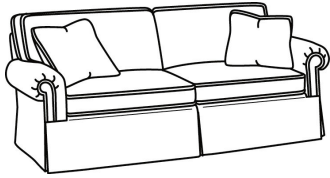

CD87 Series / CD8704T  
 Loveseat (60W)  
 Outside: 60W x 38D x 38H  
 Inside: 47W x 22D

CD87 Series / CD8705R  
 Chair (40W)  
 Outside: 40W x 38D x 38H  
 Inside: 22W x 22D

CD87 Series / CD8705R-SW  
 Swivel Chair (40W)  
 Outside: 40W x 38D x 38H  
 Inside: 22W x 22D

CD87 Series / CD8705S  
 Chair (40W)  
 Outside: 40W x 38D x 38H  
 Inside: 22W x 22D

CD87 Series / CD8705S-SW  
 Swivel Chair (40W)  
 Outside: 40W x 38D x 38H  
 Inside: 22W x 22D

CD87 Series / CD8705T  
 Chair (34W)  
 Outside: 34W x 38D x 38H  
 Inside: 22W x 22D

CD87 Series / CD8705T-SW  
 Swivel Chair (34W)  
 Outside: 34W x 38D x 38H  
 Inside: 22W x 22D

CD87 Series / CD8720R  
 Sofa (88W)  
 Outside: 88W x 41D x 38H  
 Inside: 70W x 24.5D

CD87 Series / CD8720R-2  
Sofa (88W)  
Outside: 88W x 41D x 38H  
Inside: 70W x 24.5D