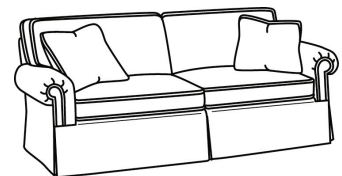

CD87 Series / CD8700R-2S
Queen Sleeper (87W)
Outside: 87W x 38D x 38H
Inside: 69W x 22D