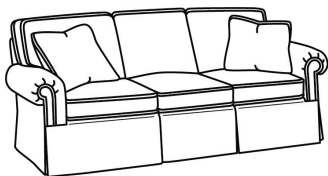

**S** = available as sleeper

**Standard Features:**

This style is a custom configuration from our CUSTOM DESIGN COLLECTIONS.

Additional configurations available

Queen Sleeper Mattress Size: 60W x 75L x 6H

Length when extended: 93L

May be shown with optional features

**CD87 SERIES**

Standard Seat Cushion: Hallmark Seat  
Standard Back Pillow: Fiber Back

Also available:

CD87 Series / CD8700R  
Sofa (88W)  
Outside: 88W x 38D x 38H  
Inside: 70W x 22D