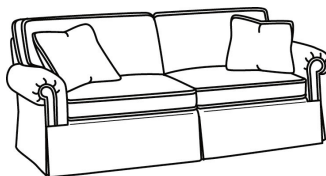

**S** = available as sleeper

**Standard Features:**

This style is a custom configuration from our CUSTOM DESIGN COLLECTIONS.

Additional configurations available

Queen Sleeper Mattress Size: 60W x 75L x 6H

Length when extended: 93L

May be shown with optional features

**CD87 SERIES**

Standard Seat Cushion: Hallmark Seat  
Standard Back Pillow: Fiber Back

Also available:

CD87 Series / CD8700R  
Sofa (88W)  
Outside: 88W x 38D x 38H  
Inside: 70W x 22D