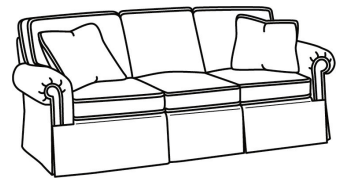

CD87 Series / CD8704T  
 Loveseat (60W)  
 Outside: 60W x 38D x 38H  
 Inside: 47W x 22D

CD87 Series / CD8705R  
 Chair (40W)  
 Outside: 40W x 38D x 38H  
 Inside: 22W x 22D

CD87 Series / CD8705R-SW  
 Swivel Chair (40W)  
 Outside: 40W x 38D x 38H  
 Inside: 22W x 22D

CD87 Series / CD8705S  
 Chair (40W)  
 Outside: 40W x 38D x 38H  
 Inside: 22W x 22D

CD87 Series / CD8705S-SW  
 Swivel Chair (40W)  
 Outside: 40W x 38D x 38H  
 Inside: 22W x 22D

CD87 Series / CD8705T  
 Chair (34W)  
 Outside: 34W x 38D x 38H  
 Inside: 22W x 22D

CD87 Series / CD8705T-SW  
 Swivel Chair (34W)  
 Outside: 34W x 38D x 38H  
 Inside: 22W x 22D

CD87 Series / CD8720R  
 Sofa (88W)  
 Outside: 88W x 41D x 38H  
 Inside: 70W x 24.5D

CD87 Series / CD8720R-2  
Sofa (88W)  
Outside: 88W x 41D x 38H  
Inside: 70W x 24.5D