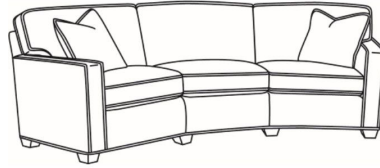

CD87 Series / CD8703T
Wedge Sofa (115W)
Outside: 115W x 53D x 38H
Inside: 0W x 22D