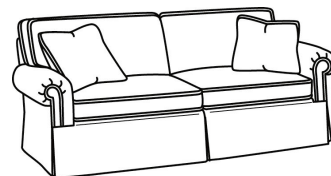

CD87 Series / CD8702R
Apt Sofa (78W)
Outside: 78W x 38D x 38H
Inside: 60W x 22D