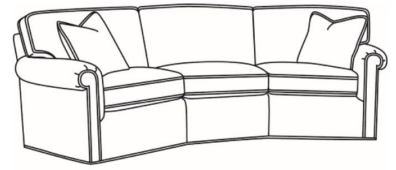

CD87 Series / CD8703R
Wedge Sofa (115W)
Outside: 115W x 53D x 38H
Inside: 0W x 22D