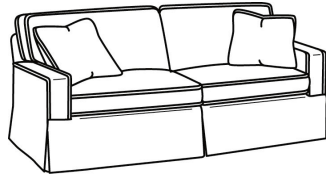

CD87 Series / CD8702T
Apt Sofa (73W)
Outside: 73W x 38D x 38H
Inside: 60W x 22D