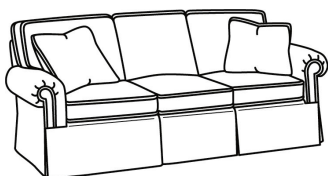

S = available as sleeper

Standard Features:

This style is a custom configuration from our CUSTOM DESIGN COLLECTIONS.

Additional configurations available

Queen Sleeper Mattress Size: 60W x 75L x 6H

Length when extended: 93L

May be shown with optional features

CD87 SERIES

Standard Seat Cushion: Hallmark Seat
Standard Back Pillow: Fiber Back

Also available:

CD87 Series / CD8700R
Sofa (88W)
Outside: 88W x 38D x 38H
Inside: 70W x 22D