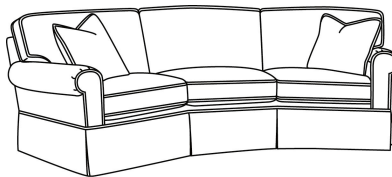

CD87 Series / CD8723S
Wedge Sofa (118W)
Outside: 118W x 56D x 38H
Inside: 0W x 24.5D