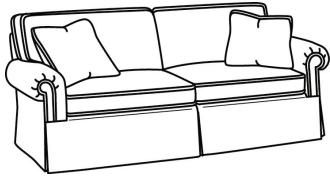

CD87 Series / CD8704T
Loveseat (60W)
Outside: 60W x 38D x 38H
Inside: 47W x 22D

CD87 Series / CD8705R
Chair (40W)
Outside: 40W x 38D x 38H
Inside: 22W x 22D

CD87 Series / CD8705R-SW
Swivel Chair (40W)
Outside: 40W x 38D x 38H
Inside: 22W x 22D

CD87 Series / CD8705S
Chair (40W)
Outside: 40W x 38D x 38H
Inside: 22W x 22D

CD87 Series / CD8705S-SW
Swivel Chair (40W)
Outside: 40W x 38D x 38H
Inside: 22W x 22D

CD87 Series / CD8705T
Chair (34W)
Outside: 34W x 38D x 38H
Inside: 22W x 22D

CD87 Series / CD8705T-SW
Swivel Chair (34W)
Outside: 34W x 38D x 38H
Inside: 22W x 22D

CD87 Series / CD8720R
Sofa (88W)
Outside: 88W x 41D x 38H
Inside: 70W x 24.5D

CD87 Series / CD8720R-2
Sofa (88W)
Outside: 88W x 41D x 38H
Inside: 70W x 24.5D