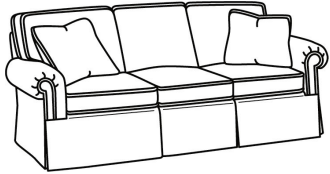

CD87 Series / CD8700R-S
Queen Sleeper (87W)
Outside: 87W x 38D x 38H
Inside: 69W x 22D