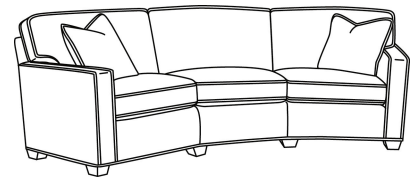

CD87 Series / CD8723T
Wedge Sofa (118W)
Outside: 118W x 56D x 38H
Inside: 0W x 24.5D