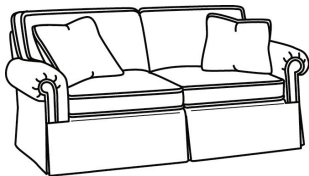

CD87 Series / CD8724R
Loveseat (65W)
Outside: 65W x 41D x 38H
Inside: 47W x 24.5D