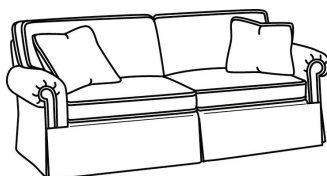

S = available as sleeper

Standard Features:

This style is a custom configuration from our CUSTOM DESIGN COLLECTIONS.

Additional configurations available

Queen Sleeper Mattress Size: 60W x 75L x 6H

Length when extended: 93L

May be shown with optional features

CD87 SERIES

Standard Seat Cushion: Hallmark Seat
Standard Back Pillow: Fiber Back

Also available:

CD87 Series / CD8700R
Sofa (88W)
Outside: 88W x 38D x 38H
Inside: 70W x 22D