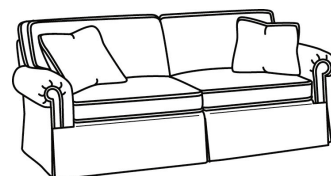

CD87 Series / CD8700R-2S
Queen Sleeper (87W)
Outside: 87W x 38D x 38H
Inside: 69W x 22D