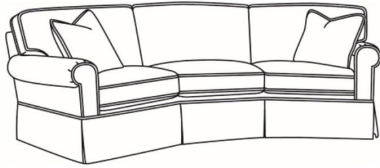

CD87 Series / CD8703S
Wedge Sofa (115W)
Outside: 115W x 53D x 38H
Inside: 0W x 22D