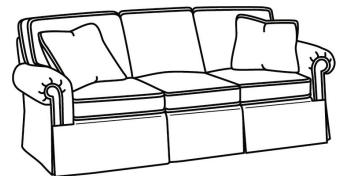

CD87 Series / CD8704T
Loveseat (60W)
Outside: 60W x 38D x 38H
Inside: 47W x 22D

CD87 Series / CD8705R
Chair (40W)
Outside: 40W x 38D x 38H
Inside: 22W x 22D

CD87 Series / CD8705R-SW
Swivel Chair (40W)
Outside: 40W x 38D x 38H
Inside: 22W x 22D

CD87 Series / CD8705S
Chair (40W)
Outside: 40W x 38D x 38H
Inside: 22W x 22D

CD87 Series / CD8705S-SW
Swivel Chair (40W)
Outside: 40W x 38D x 38H
Inside: 22W x 22D

CD87 Series / CD8705T
Chair (34W)
Outside: 34W x 38D x 38H
Inside: 22W x 22D

CD87 Series / CD8705T-SW
Swivel Chair (34W)
Outside: 34W x 38D x 38H
Inside: 22W x 22D

CD87 Series / CD8720R
Sofa (88W)
Outside: 88W x 41D x 38H
Inside: 70W x 24.5D

CD87 Series / CD8720R-2
Sofa (88W)
Outside: 88W x 41D x 38H
Inside: 70W x 24.5D