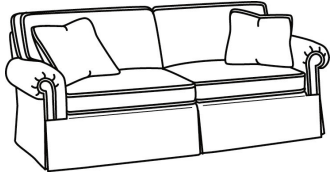

CD87 Series / CD8722R
Apt Sofa (78W)
Outside: 78W x 41D x 38H
Inside: 60W x 24.5D