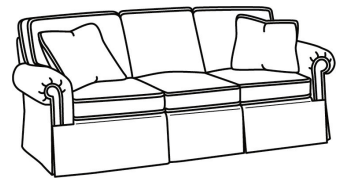

CD87 Series / CD8704T
 Loveseat (60W)
 Outside: 60W x 38D x 38H
 Inside: 47W x 22D

CD87 Series / CD8705R
 Chair (40W)
 Outside: 40W x 38D x 38H
 Inside: 22W x 22D

CD87 Series / CD8705R-SW
 Swivel Chair (40W)
 Outside: 40W x 38D x 38H
 Inside: 22W x 22D

CD87 Series / CD8705S
 Chair (40W)
 Outside: 40W x 38D x 38H
 Inside: 22W x 22D

CD87 Series / CD8705S-SW
 Swivel Chair (40W)
 Outside: 40W x 38D x 38H
 Inside: 22W x 22D

CD87 Series / CD8705T
 Chair (34W)
 Outside: 34W x 38D x 38H
 Inside: 22W x 22D

CD87 Series / CD8705T-SW
 Swivel Chair (34W)
 Outside: 34W x 38D x 38H
 Inside: 22W x 22D

CD87 Series / CD8720R
 Sofa (88W)
 Outside: 88W x 41D x 38H
 Inside: 70W x 24.5D

CD87 Series / CD8720R-2
Sofa (88W)
Outside: 88W x 41D x 38H
Inside: 70W x 24.5D