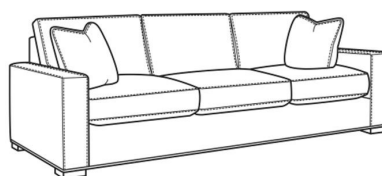

Maxwell / L5300-01

DESCRIPTION:	Long Sofa (110W)
OUTSIDE:	110"W x 41"D x 38"H
INSIDE:	95"W x 25"D
SEAT:	20.5"H
ARM:	26"H
BACK RAIL:	31.5"H
COM:	Plain: 279 sq ft
WEIGHT:	200 lbs

L = available in leather

Standard Features:

Box Border Back

French Seamed

May be shown with optional features

MAXWELL

Standard Seat Cushion: Comfort Down Seat
 Standard Back Pillow: Comfort Down Back

Also available:

Maxwell / 5300-00
 Sofa (89W)
 Outside: 89W x 41D x 38H
 Inside: 74W x 25D

Maxwell / 5300-01
 Long Sofa (110W)
 Outside: 110W x 41D x 38H
 Inside: 95W x 25D

Maxwell / L5300-00
 Leather Sofa (89W)
 Outside: 89W x 41D x 38H
 Inside: 74W x 25D