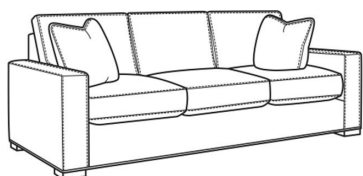

Maxwell / L5300-01

DESCRIPTION:	Long Sofa (110W)
OUTSIDE:	110"W x 41"D x 38"H
INSIDE:	95"W x 25"D
SEAT:	20.5"H
ARM:	26"H
BACK RAIL:	31.5"H
COM:	Plain: 279 sq ft
WEIGHT:	200 lbs

L = available in leather

Standard Features:

Box Border Back

French Seamed

May be shown with optional features

MAXWELL

Standard Seat Cushion: Comfort Down Seat
 Standard Back Pillow: Comfort Down Back

Also available:

Maxwell / 5300-00
 Sofa (89W)
 Outside: 89W x 41D x 38H
 Inside: 74W x 25D

Maxwell / 5300-01
 Long Sofa (110W)
 Outside: 110W x 41D x 38H
 Inside: 95W x 25D

Maxwell / L5300-00
 Leather Sofa (89W)
 Outside: 89W x 41D x 38H
 Inside: 74W x 25D