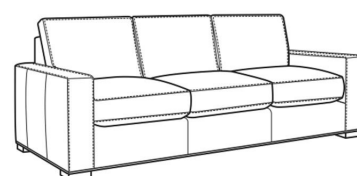

Maxwell / L5300-01

DESCRIPTION:	Long Sofa (110W)
OUTSIDE:	110"W x 41"D x 38"H
INSIDE:	95"W x 25"D
SEAT:	20.5"H
ARM:	26"H
BACK RAIL:	31.5"H
COM:	Plain: 279 sq ft
WEIGHT:	200 lbs

L = available in leather

Standard Features:

Box Border Back

French Seamed

May be shown with optional features

MAXWELL

Standard Seat Cushion: Comfort Down Seat
 Standard Back Pillow: Comfort Down Back

Also available:

Maxwell / 5300-00
 Sofa (89W)
 Outside: 89W x 41D x 38H
 Inside: 74W x 25D

Maxwell / 5300-01
 Long Sofa (110W)
 Outside: 110W x 41D x 38H
 Inside: 95W x 25D

Maxwell / L5300-00
 Leather Sofa (89W)
 Outside: 89W x 41D x 38H
 Inside: 74W x 25D