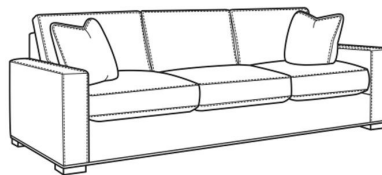

Maxwell / L5300-00

DESCRIPTION:	Sofa (89W)
OUTSIDE:	89"W x 41"D x 38"H
INSIDE:	74"W x 25"D
SEAT:	20.5"H
ARM:	26"H
BACK RAIL:	31.5"H
COM:	Plain: 240 sq ft
WEIGHT:	190 lbs

L = available in leather

Standard Features:

Box Border Back

French Seamed

May be shown with optional features

MAXWELL

Standard Seat Cushion:	Comfort Down Seat
Standard Back Pillow:	Comfort Down Back

Also available:

Maxwell / 5300-00
Sofa (89W)
Outside: 89W x 41D x 38H
Inside: 74W x 25D

Maxwell / 5300-01
Long Sofa (110W)
Outside: 110W x 41D x 38H
Inside: 95W x 25D

Maxwell / L5300-01
Leather Long Sofa (110W)
Outside: 110W x 41D x 38H
Inside: 95W x 25D