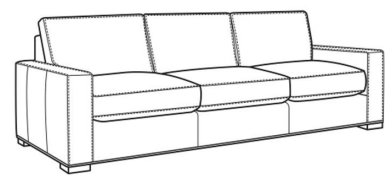

Maxwell / L5300-00

DESCRIPTION:	Sofa (89W)
OUTSIDE:	89"W x 41"D x 38"H
INSIDE:	74"W x 25"D
SEAT:	20.5"H
ARM:	26"H
BACK RAIL:	31.5"H
COM:	Plain: 240 sq ft
WEIGHT:	190 lbs

L = available in leather

Standard Features:

Box Border Back

French Seamed

May be shown with optional features

MAXWELL

Standard Seat Cushion:	Comfort Down Seat
Standard Back Pillow:	Comfort Down Back

Also available:

Maxwell / 5300-00
Sofa (89W)
Outside: 89W x 41D x 38H
Inside: 74W x 25D

Maxwell / 5300-01
Long Sofa (110W)
Outside: 110W x 41D x 38H
Inside: 95W x 25D

Maxwell / L5300-01
Leather Long Sofa (110W)
Outside: 110W x 41D x 38H
Inside: 95W x 25D