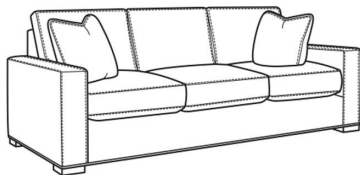

Maxwell / L5300-00

DESCRIPTION:	Sofa (89W)
OUTSIDE:	89"W x 41"D x 38"H
INSIDE:	74"W x 25"D
SEAT:	20.5"H
ARM:	26"H
BACK RAIL:	31.5"H
COM:	Plain: 240 sq ft
WEIGHT:	190 lbs

L = available in leather

Standard Features:

Box Border Back

French Seamed

May be shown with optional features

MAXWELL

Standard Seat Cushion:	Comfort Down Seat
Standard Back Pillow:	Comfort Down Back

Also available:

Maxwell / 5300-00
Sofa (89W)
Outside: 89W x 41D x 38H
Inside: 74W x 25D

Maxwell / 5300-01
Long Sofa (110W)
Outside: 110W x 41D x 38H
Inside: 95W x 25D

Maxwell / L5300-01
Leather Long Sofa (110W)
Outside: 110W x 41D x 38H
Inside: 95W x 25D