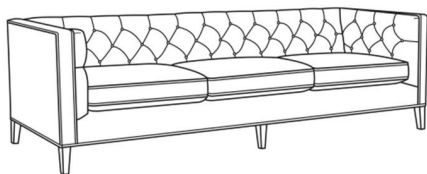

**Alister / L1600-20B**

DESCRIPTION:	Sofa (82W)
OUTSIDE:	82"W x 35.5"D x 30"H
INSIDE:	69"W x 24"D
SEAT:	19.5"H
ARM:	30"H
BACK RAIL:	30"H
COM:	Plain: 211 sq ft
WEIGHT:	165 lbs

**L** = available in leather

**Standard Features:**

Tufted Back

May be shown with optional features

**ALISTER**

Standard Seat Cushion: Hallmark Seat

Also available:

Alister / 1600-01  
Long Sofa (100W)  
Outside: 100W x 35.5D x 30H  
Inside: 87W x 24D

Alister / 1600-01B  
Long Sofa (100W)  
Outside: 100W x 35.5D x 30H  
Inside: 87W x 24D

Alister / 1600-20  
Sofa (82W)  
Outside: 82W x 35.5D x 30H  
Inside: 69W x 24D

Alister / 1600-20B  
Sofa (82W)  
Outside: 82W x 35.5D x 30H  
Inside: 69W x 24D