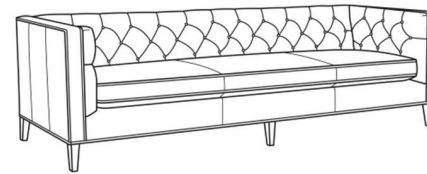

**Alister / L1600-20B**

DESCRIPTION:	Sofa (82W)
OUTSIDE:	82"W x 35.5"D x 30"H
INSIDE:	69"W x 24"D
SEAT:	19.5"H
ARM:	30"H
BACK RAIL:	30"H
COM:	Plain: 211 sq ft
WEIGHT:	165 lbs

**L** = available in leather

**Standard Features:**

Tufted Back

May be shown with optional features

**ALISTER**

Standard Seat Cushion: Hallmark Seat

Also available:

Alister / 1600-01  
Long Sofa (100W)  
Outside: 100W x 35.5D x 30H  
Inside: 87W x 24D

Alister / 1600-01B  
Long Sofa (100W)  
Outside: 100W x 35.5D x 30H  
Inside: 87W x 24D

Alister / 1600-20  
Sofa (82W)  
Outside: 82W x 35.5D x 30H  
Inside: 69W x 24D

Alister / 1600-20B  
Sofa (82W)  
Outside: 82W x 35.5D x 30H  
Inside: 69W x 24D

Alister / L1600-01  
Leather Long Sofa (100W)  
Outside: 100W x 35.5D x 30H  
Inside: 87W x 24D

Alister / L1600-01B  
Leather Long Sofa (100W)  
Outside: 100W x 35.5D x 30H  
Inside: 87W x 24D

Alister / L1600-20  
Leather Sofa (82W)  
Outside: 82W x 35.5D x 30H  
Inside: 69W x 24D