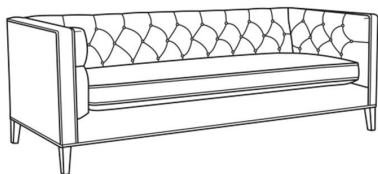

**Alister / L1600-20B**

DESCRIPTION:	Sofa (82W)
OUTSIDE:	82"W x 35.5"D x 30"H
INSIDE:	69"W x 24"D
SEAT:	19.5"H
ARM:	30"H
BACK RAIL:	30"H
COM:	Plain: 211 sq ft
WEIGHT:	165 lbs

**L** = available in leather

**Standard Features:**

Tufted Back

May be shown with optional features

**ALISTER**

Standard Seat Cushion: Hallmark Seat

Also available:

Alister / 1600-01  
Long Sofa (100W)  
Outside: 100W x 35.5D x 30H  
Inside: 87W x 24D

Alister / 1600-01B  
Long Sofa (100W)  
Outside: 100W x 35.5D x 30H  
Inside: 87W x 24D

Alister / 1600-20  
Sofa (82W)  
Outside: 82W x 35.5D x 30H  
Inside: 69W x 24D

Alister / 1600-20B  
Sofa (82W)  
Outside: 82W x 35.5D x 30H  
Inside: 69W x 24D