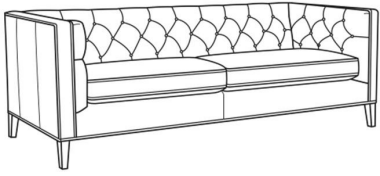

**Alister / L1600-20B**

DESCRIPTION:	Sofa (82W)
OUTSIDE:	82"W x 35.5"D x 30"H
INSIDE:	69"W x 24"D
SEAT:	19.5"H
ARM:	30"H
BACK RAIL:	30"H
COM:	Plain: 211 sq ft
WEIGHT:	165 lbs

**L** = available in leather

**Standard Features:**

Tufted Back

May be shown with optional features

**ALISTER**

Standard Seat Cushion: Hallmark Seat

Also available:

Alister / 1600-01  
Long Sofa (100W)  
Outside: 100W x 35.5D x 30H  
Inside: 87W x 24D

Alister / 1600-01B  
Long Sofa (100W)  
Outside: 100W x 35.5D x 30H  
Inside: 87W x 24D

Alister / 1600-20  
Sofa (82W)  
Outside: 82W x 35.5D x 30H  
Inside: 69W x 24D

Alister / 1600-20B  
Sofa (82W)  
Outside: 82W x 35.5D x 30H  
Inside: 69W x 24D

Alister / L1600-01  
Leather Long Sofa (100W)  
Outside: 100W x 35.5D x 30H  
Inside: 87W x 24D

Alister / L1600-01B  
Leather Long Sofa (100W)  
Outside: 100W x 35.5D x 30H  
Inside: 87W x 24D

Alister / L1600-20  
Leather Sofa (82W)  
Outside: 82W x 35.5D x 30H  
Inside: 69W x 24D