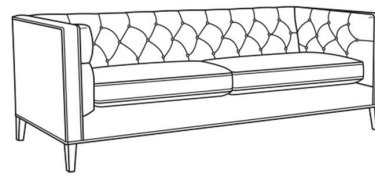

**Alister / L1600-20B**

DESCRIPTION:	Sofa (82W)
OUTSIDE:	82"W x 35.5"D x 30"H
INSIDE:	69"W x 24"D
SEAT:	19.5"H
ARM:	30"H
BACK RAIL:	30"H
COM:	Plain: 211 sq ft
WEIGHT:	165 lbs

**L** = available in leather

**Standard Features:**

Tufted Back

May be shown with optional features

**ALISTER**

Standard Seat Cushion: Hallmark Seat

Also available:

Alister / 1600-01  
Long Sofa (100W)  
Outside: 100W x 35.5D x 30H  
Inside: 87W x 24D

Alister / 1600-01B  
Long Sofa (100W)  
Outside: 100W x 35.5D x 30H  
Inside: 87W x 24D

Alister / 1600-20  
Sofa (82W)  
Outside: 82W x 35.5D x 30H  
Inside: 69W x 24D

Alister / 1600-20B  
Sofa (82W)  
Outside: 82W x 35.5D x 30H  
Inside: 69W x 24D