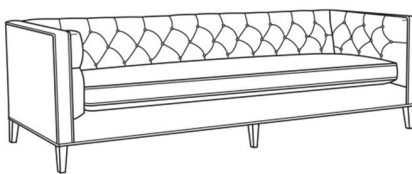

**Alister / L1600-20B**

DESCRIPTION:	Sofa (82W)
OUTSIDE:	82"W x 35.5"D x 30"H
INSIDE:	69"W x 24"D
SEAT:	19.5"H
ARM:	30"H
BACK RAIL:	30"H
COM:	Plain: 211 sq ft
WEIGHT:	165 lbs

**L** = available in leather

**Standard Features:**

Tufted Back

May be shown with optional features

**ALISTER**

Standard Seat Cushion: Hallmark Seat

Also available:

Alister / 1600-01  
Long Sofa (100W)  
Outside: 100W x 35.5D x 30H  
Inside: 87W x 24D

Alister / 1600-01B  
Long Sofa (100W)  
Outside: 100W x 35.5D x 30H  
Inside: 87W x 24D

Alister / 1600-20  
Sofa (82W)  
Outside: 82W x 35.5D x 30H  
Inside: 69W x 24D

Alister / 1600-20B  
Sofa (82W)  
Outside: 82W x 35.5D x 30H  
Inside: 69W x 24D