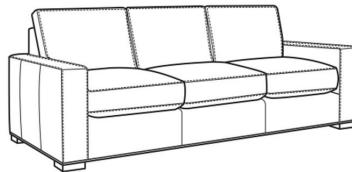

Maxwell / 5300-01

DESCRIPTION:	Long Sofa (110W)
OUTSIDE:	110"W x 41"D x 38"H
INSIDE:	95"W x 25"D
SEAT:	20.5"H
ARM:	26"H
BACK RAIL:	31.5"H
THROW PILLOWS:	2 - 20"
COM:	Plain: 25.00 yds Repeat of 2-14": 31.25 yds Repeat of 15-27": 33.75 yds
WEIGHT:	200 lbs

L = available in leather

Standard Features:

Box Border Back

French Seamed

May be shown with optional features

MAXWELL

Standard Seat Cushion: Comfort Down Seat
Standard Back Pillow: Comfort Down Back

Also available:

Maxwell / 5300-00
Sofa (89W)
Outside: 89W x 41D x 38H
Inside: 74W x 25D

Maxwell / L5300-00
Leather Sofa (89W)
Outside: 89W x 41D x 38H
Inside: 74W x 25D

Maxwell / L5300-01
Leather Long Sofa (110W)
Outside: 110W x 41D x 38H
Inside: 95W x 25D