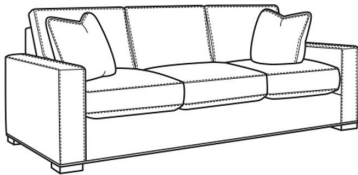

Maxwell / 5300-01

DESCRIPTION:	Long Sofa (110W)
OUTSIDE:	110"W x 41"D x 38"H
INSIDE:	95"W x 25"D
SEAT:	20.5"H
ARM:	26"H
BACK RAIL:	31.5"H
THROW PILLOWS:	2 - 20"
COM:	Plain: 25.00 yds Repeat of 2-14": 31.25 yds Repeat of 15-27": 33.75 yds
WEIGHT:	200 lbs

L = available in leather

Standard Features:

Box Border Back

French Seamed

May be shown with optional features

MAXWELL

Standard Seat Cushion: Comfort Down Seat
Standard Back Pillow: Comfort Down Back

Also available:

Maxwell / 5300-00
Sofa (89W)
Outside: 89W x 41D x 38H
Inside: 74W x 25D

Maxwell / L5300-00
Leather Sofa (89W)
Outside: 89W x 41D x 38H
Inside: 74W x 25D

Maxwell / L5300-01
Leather Long Sofa (110W)
Outside: 110W x 41D x 38H
Inside: 95W x 25D