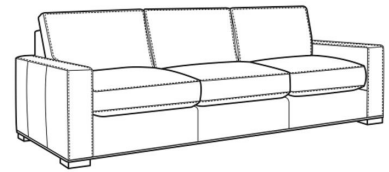

Maxwell / 5300-01

DESCRIPTION:	Long Sofa (110W)
OUTSIDE:	110"W x 41"D x 38"H
INSIDE:	95"W x 25"D
SEAT:	20.5"H
ARM:	26"H
BACK RAIL:	31.5"H
THROW PILLOWS:	2 - 20"
COM:	Plain: 25.00 yds Repeat of 2-14": 31.25 yds Repeat of 15-27": 33.75 yds
WEIGHT:	200 lbs

L = available in leather

Standard Features:

Box Border Back

French Seamed

May be shown with optional features

MAXWELL

Standard Seat Cushion: Comfort Down Seat
Standard Back Pillow: Comfort Down Back

Also available:

Maxwell / 5300-00
Sofa (89W)
Outside: 89W x 41D x 38H
Inside: 74W x 25D

Maxwell / L5300-00
Leather Sofa (89W)
Outside: 89W x 41D x 38H
Inside: 74W x 25D

Maxwell / L5300-01
Leather Long Sofa (110W)
Outside: 110W x 41D x 38H
Inside: 95W x 25D