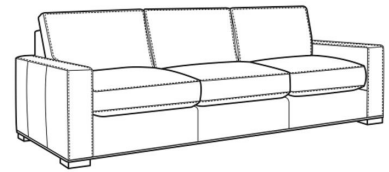

Maxwell / 5300-00

DESCRIPTION:	Sofa (89W)
OUTSIDE:	89"W x 41"D x 38"H
INSIDE:	74"W x 25"D
SEAT:	20.5"H
ARM:	26"H
BACK RAIL:	31.5"H
THROW PILLOWS:	2 - 20"
COM:	Plain: 20.50 yds Repeat of 2-14": 25.75 yds Repeat of 15-27": 27.75 yds
WEIGHT:	190 lbs

L = available in leather

Standard Features:

Box Border Back

French Seamed

May be shown with optional features

MAXWELL

Standard Seat Cushion: Comfort Down Seat
Standard Back Pillow: Comfort Down Back

Also available:

Maxwell / 5300-01
Long Sofa (110W)
Outside: 110W x 41D x 38H
Inside: 95W x 25D

Maxwell / L5300-00
Leather Sofa (89W)
Outside: 89W x 41D x 38H
Inside: 74W x 25D

Maxwell / L5300-01
Leather Long Sofa (110W)
Outside: 110W x 41D x 38H
Inside: 95W x 25D