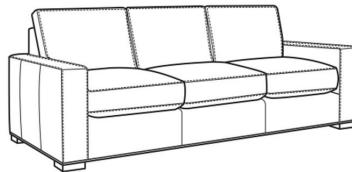

Maxwell / 5300-00

DESCRIPTION:	Sofa (89W)
OUTSIDE:	89"W x 41"D x 38"H
INSIDE:	74"W x 25"D
SEAT:	20.5"H
ARM:	26"H
BACK RAIL:	31.5"H
THROW PILLOWS:	2 - 20"
COM:	Plain: 20.50 yds Repeat of 2-14": 25.75 yds Repeat of 15-27": 27.75 yds
WEIGHT:	190 lbs

L = available in leather

Standard Features:

Box Border Back

French Seamed

May be shown with optional features

MAXWELL

Standard Seat Cushion: Comfort Down Seat
Standard Back Pillow: Comfort Down Back

Also available:

Maxwell / 5300-01
Long Sofa (110W)
Outside: 110W x 41D x 38H
Inside: 95W x 25D

Maxwell / L5300-00
Leather Sofa (89W)
Outside: 89W x 41D x 38H
Inside: 74W x 25D

Maxwell / L5300-01
Leather Long Sofa (110W)
Outside: 110W x 41D x 38H
Inside: 95W x 25D