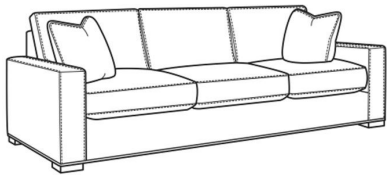

Maxwell / 5300-00

DESCRIPTION:	Sofa (89W)
OUTSIDE:	89"W x 41"D x 38"H
INSIDE:	74"W x 25"D
SEAT:	20.5"H
ARM:	26"H
BACK RAIL:	31.5"H
THROW PILLOWS:	2 - 20"
COM:	Plain: 20.50 yds Repeat of 2-14": 25.75 yds Repeat of 15-27": 27.75 yds
WEIGHT:	190 lbs

L = available in leather

Standard Features:

Box Border Back

French Seamed

May be shown with optional features

MAXWELL

Standard Seat Cushion: Comfort Down Seat
Standard Back Pillow: Comfort Down Back

Also available:

Maxwell / 5300-01
Long Sofa (110W)
Outside: 110W x 41D x 38H
Inside: 95W x 25D

Maxwell / L5300-00
Leather Sofa (89W)
Outside: 89W x 41D x 38H
Inside: 74W x 25D

Maxwell / L5300-01
Leather Long Sofa (110W)
Outside: 110W x 41D x 38H
Inside: 95W x 25D