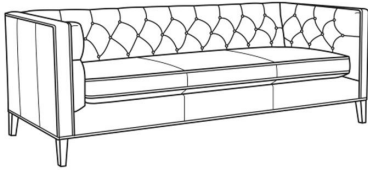

Alister / 1600-20B

DESCRIPTION:	Sofa (82W)
OUTSIDE:	82"W x 35.5"D x 30"H
INSIDE:	69"W x 24"D
SEAT:	19.5"H
ARM:	30"H
BACK RAIL:	30"H
COM:	Plain: 15.00 yds Repeat of 2-14": 18.75 yds Repeat of 15-27": 20.25 yds
WEIGHT:	150 lbs

L = available in leather

Standard Features:

Tufted Back

May be shown with optional features

ALISTER

Standard Seat Cushion: Hallmark Seat

Also available:

Alister / 1600-01
Long Sofa (100W)
Outside: 100W x 35.5D x 30H
Inside: 87W x 24D

Alister / 1600-01B
Long Sofa (100W)
Outside: 100W x 35.5D x 30H
Inside: 87W x 24D

Alister / 1600-20
Sofa (82W)
Outside: 82W x 35.5D x 30H
Inside: 69W x 24D

Alister / L1600-01
Leather Long Sofa (100W)
Outside: 100W x 35.5D x 30H
Inside: 87W x 24D

Alister / L1600-01B
Leather Long Sofa (100W)
Outside: 100W x 35.5D x 30H
Inside: 87W x 24D

Alister / L1600-20
Leather Sofa (82W)
Outside: 82W x 35.5D x 30H
Inside: 69W x 24D

Alister / L1600-20B

Leather Sofa (82W)