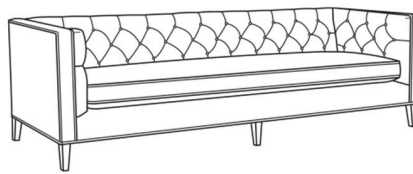

Alister / 1600-20B

DESCRIPTION:	Sofa (82W)
OUTSIDE:	82"W x 35.5"D x 30"H
INSIDE:	69"W x 24"D
SEAT:	19.5"H
ARM:	30"H
BACK RAIL:	30"H
COM:	Plain: 15.00 yds Repeat of 2-14": 18.75 yds Repeat of 15-27": 20.25 yds
WEIGHT:	150 lbs

L = available in leather

Standard Features:

Tufted Back

May be shown with optional features

ALISTER

Standard Seat Cushion: Hallmark Seat

Also available:

Alister / 1600-01
Long Sofa (100W)
Outside: 100W x 35.5D x 30H
Inside: 87W x 24D

Alister / 1600-01B
Long Sofa (100W)
Outside: 100W x 35.5D x 30H
Inside: 87W x 24D

Alister / 1600-20
Sofa (82W)
Outside: 82W x 35.5D x 30H
Inside: 69W x 24D

Alister / L1600-01
Leather Long Sofa (100W)
Outside: 100W x 35.5D x 30H
Inside: 87W x 24D