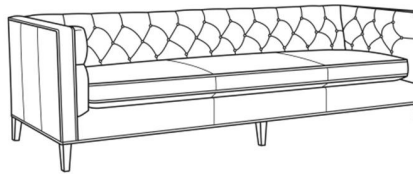

Alister / 1600-20B

DESCRIPTION:	Sofa (82W)
OUTSIDE:	82"W x 35.5"D x 30"H
INSIDE:	69"W x 24"D
SEAT:	19.5"H
ARM:	30"H
BACK RAIL:	30"H
COM:	Plain: 15.00 yds Repeat of 2-14": 18.75 yds Repeat of 15-27": 20.25 yds
WEIGHT:	150 lbs

L = available in leather

Standard Features:

Tufted Back

May be shown with optional features

ALISTER

Standard Seat Cushion: Hallmark Seat

Also available:

Alister / 1600-01
Long Sofa (100W)
Outside: 100W x 35.5D x 30H
Inside: 87W x 24D

Alister / 1600-01B
Long Sofa (100W)
Outside: 100W x 35.5D x 30H
Inside: 87W x 24D

Alister / 1600-20
Sofa (82W)
Outside: 82W x 35.5D x 30H
Inside: 69W x 24D

Alister / L1600-01
Leather Long Sofa (100W)
Outside: 100W x 35.5D x 30H
Inside: 87W x 24D