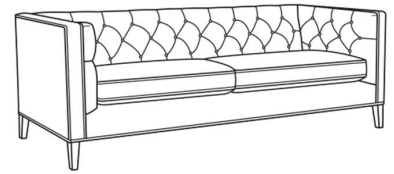

Alister / 1600-20B

DESCRIPTION:	Sofa (82W)
OUTSIDE:	82"W x 35.5"D x 30"H
INSIDE:	69"W x 24"D
SEAT:	19.5"H
ARM:	30"H
BACK RAIL:	30"H
COM:	Plain: 15.00 yds Repeat of 2-14": 18.75 yds Repeat of 15-27": 20.25 yds
WEIGHT:	150 lbs

L = available in leather

Standard Features:

Tufted Back

May be shown with optional features

ALISTER

Standard Seat Cushion: Hallmark Seat

Also available:

Alister / 1600-01
Long Sofa (100W)
Outside: 100W x 35.5D x 30H
Inside: 87W x 24D

Alister / 1600-01B
Long Sofa (100W)
Outside: 100W x 35.5D x 30H
Inside: 87W x 24D

Alister / 1600-20
Sofa (82W)
Outside: 82W x 35.5D x 30H
Inside: 69W x 24D

Alister / L1600-01
Leather Long Sofa (100W)
Outside: 100W x 35.5D x 30H
Inside: 87W x 24D