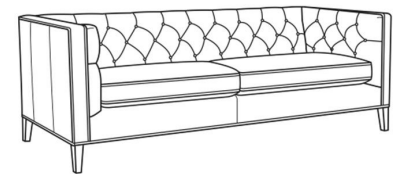

Alister / 1600-20B

DESCRIPTION:	Sofa (82W)
OUTSIDE:	82"W x 35.5"D x 30"H
INSIDE:	69"W x 24"D
SEAT:	19.5"H
ARM:	30"H
BACK RAIL:	30"H
COM:	Plain: 15.00 yds Repeat of 2-14": 18.75 yds Repeat of 15-27": 20.25 yds
WEIGHT:	150 lbs

L = available in leather

Standard Features:

Tufted Back

May be shown with optional features

ALISTER

Standard Seat Cushion: Hallmark Seat

Also available:

Alister / 1600-01
Long Sofa (100W)
Outside: 100W x 35.5D x 30H
Inside: 87W x 24D

Alister / 1600-01B
Long Sofa (100W)
Outside: 100W x 35.5D x 30H
Inside: 87W x 24D

Alister / 1600-20
Sofa (82W)
Outside: 82W x 35.5D x 30H
Inside: 69W x 24D

Alister / L1600-01
Leather Long Sofa (100W)
Outside: 100W x 35.5D x 30H
Inside: 87W x 24D

Alister / L1600-01B
Leather Long Sofa (100W)
Outside: 100W x 35.5D x 30H
Inside: 87W x 24D

Alister / L1600-20
Leather Sofa (82W)
Outside: 82W x 35.5D x 30H
Inside: 69W x 24D

Alister / L1600-20B

Leather Sofa (82W)