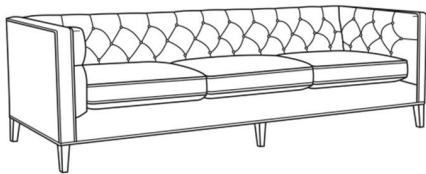

Alister / 1600-20B

DESCRIPTION:	Sofa (82W)
OUTSIDE:	82"W x 35.5"D x 30"H
INSIDE:	69"W x 24"D
SEAT:	19.5"H
ARM:	30"H
BACK RAIL:	30"H
COM:	Plain: 15.00 yds Repeat of 2-14": 18.75 yds Repeat of 15-27": 20.25 yds
WEIGHT:	150 lbs

L = available in leather

Standard Features:

Tufted Back

May be shown with optional features

ALISTER

Standard Seat Cushion: Hallmark Seat

Also available:

Alister / 1600-01
Long Sofa (100W)
Outside: 100W x 35.5D x 30H
Inside: 87W x 24D

Alister / 1600-01B
Long Sofa (100W)
Outside: 100W x 35.5D x 30H
Inside: 87W x 24D

Alister / 1600-20
Sofa (82W)
Outside: 82W x 35.5D x 30H
Inside: 69W x 24D

Alister / L1600-01
Leather Long Sofa (100W)
Outside: 100W x 35.5D x 30H
Inside: 87W x 24D