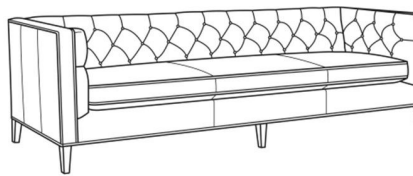

Alister / 1600-20

DESCRIPTION:	Sofa (82W)
OUTSIDE:	82"W x 35.5"D x 30"H
INSIDE:	69"W x 24"D
SEAT:	19.5"H
ARM:	30"H
BACK RAIL:	30"H
COM:	Plain: 17.00 yds Repeat of 2-14": 21.25 yds Repeat of 15-27": 23.00 yds
WEIGHT:	150 lbs

L = available in leather

Standard Features:

Tufted Back

May be shown with optional features

ALISTER

Standard Seat Cushion: Hallmark Seat

Also available:

Alister / 1600-01
Long Sofa (100W)
Outside: 100W x 35.5D x 30H
Inside: 87W x 24D

Alister / 1600-01B
Long Sofa (100W)
Outside: 100W x 35.5D x 30H
Inside: 87W x 24D

Alister / 1600-20B
Sofa (82W)
Outside: 82W x 35.5D x 30H
Inside: 69W x 24D

Alister / L1600-01
Leather Long Sofa (100W)
Outside: 100W x 35.5D x 30H
Inside: 87W x 24D