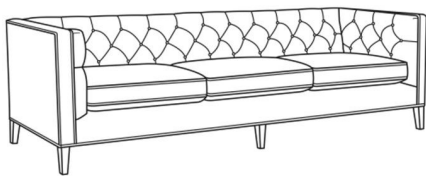

Alister / 1600-20

DESCRIPTION:	Sofa (82W)
OUTSIDE:	82"W x 35.5"D x 30"H
INSIDE:	69"W x 24"D
SEAT:	19.5"H
ARM:	30"H
BACK RAIL:	30"H
COM:	Plain: 17.00 yds Repeat of 2-14": 21.25 yds Repeat of 15-27": 23.00 yds
WEIGHT:	150 lbs

L = available in leather

Standard Features:

Tufted Back

May be shown with optional features

ALISTER

Standard Seat Cushion: Hallmark Seat

Also available:

Alister / 1600-01
Long Sofa (100W)
Outside: 100W x 35.5D x 30H
Inside: 87W x 24D

Alister / 1600-01B
Long Sofa (100W)
Outside: 100W x 35.5D x 30H
Inside: 87W x 24D

Alister / 1600-20B
Sofa (82W)
Outside: 82W x 35.5D x 30H
Inside: 69W x 24D

Alister / L1600-01
Leather Long Sofa (100W)
Outside: 100W x 35.5D x 30H
Inside: 87W x 24D