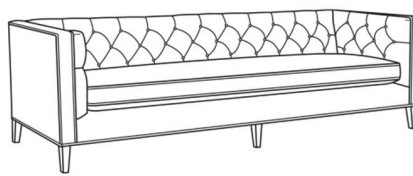

Alister / 1600-20

DESCRIPTION:	Sofa (82W)
OUTSIDE:	82"W x 35.5"D x 30"H
INSIDE:	69"W x 24"D
SEAT:	19.5"H
ARM:	30"H
BACK RAIL:	30"H
COM:	Plain: 17.00 yds Repeat of 2-14": 21.25 yds Repeat of 15-27": 23.00 yds
WEIGHT:	150 lbs

L = available in leather

Standard Features:

Tufted Back

May be shown with optional features

ALISTER

Standard Seat Cushion: Hallmark Seat

Also available:

Alister / 1600-01
Long Sofa (100W)
Outside: 100W x 35.5D x 30H
Inside: 87W x 24D

Alister / 1600-01B
Long Sofa (100W)
Outside: 100W x 35.5D x 30H
Inside: 87W x 24D

Alister / 1600-20B
Sofa (82W)
Outside: 82W x 35.5D x 30H
Inside: 69W x 24D

Alister / L1600-01
Leather Long Sofa (100W)
Outside: 100W x 35.5D x 30H
Inside: 87W x 24D