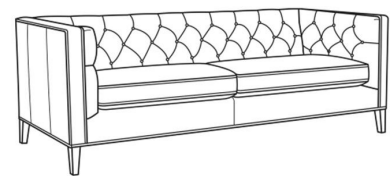

Alister / 1600-20

DESCRIPTION:	Sofa (82W)
OUTSIDE:	82"W x 35.5"D x 30"H
INSIDE:	69"W x 24"D
SEAT:	19.5"H
ARM:	30"H
BACK RAIL:	30"H
COM:	Plain: 17.00 yds Repeat of 2-14": 21.25 yds Repeat of 15-27": 23.00 yds
WEIGHT:	150 lbs

L = available in leather

Standard Features:

Tufted Back

May be shown with optional features

ALISTER

Standard Seat Cushion: Hallmark Seat

Also available:

Alister / 1600-01
Long Sofa (100W)
Outside: 100W x 35.5D x 30H
Inside: 87W x 24D

Alister / 1600-01B
Long Sofa (100W)
Outside: 100W x 35.5D x 30H
Inside: 87W x 24D

Alister / 1600-20B
Sofa (82W)
Outside: 82W x 35.5D x 30H
Inside: 69W x 24D

Alister / L1600-01
Leather Long Sofa (100W)
Outside: 100W x 35.5D x 30H
Inside: 87W x 24D

Alister / L1600-01B
Leather Long Sofa (100W)
Outside: 100W x 35.5D x 30H
Inside: 87W x 24D

Alister / L1600-20
Leather Sofa (82W)
Outside: 82W x 35.5D x 30H
Inside: 69W x 24D

Alister / L1600-20B

Leather Sofa (82W)