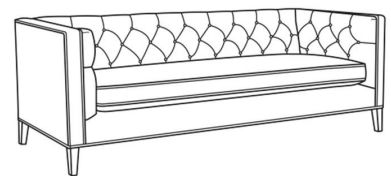

Alister / 1600-20

DESCRIPTION:	Sofa (82W)
OUTSIDE:	82"W x 35.5"D x 30"H
INSIDE:	69"W x 24"D
SEAT:	19.5"H
ARM:	30"H
BACK RAIL:	30"H
COM:	Plain: 17.00 yds Repeat of 2-14": 21.25 yds Repeat of 15-27": 23.00 yds
WEIGHT:	150 lbs

L = available in leather

Standard Features:

Tufted Back

May be shown with optional features

ALISTER

Standard Seat Cushion: Hallmark Seat

Also available:

Alister / 1600-01
Long Sofa (100W)
Outside: 100W x 35.5D x 30H
Inside: 87W x 24D

Alister / 1600-01B
Long Sofa (100W)
Outside: 100W x 35.5D x 30H
Inside: 87W x 24D

Alister / 1600-20B
Sofa (82W)
Outside: 82W x 35.5D x 30H
Inside: 69W x 24D

Alister / L1600-01
Leather Long Sofa (100W)
Outside: 100W x 35.5D x 30H
Inside: 87W x 24D