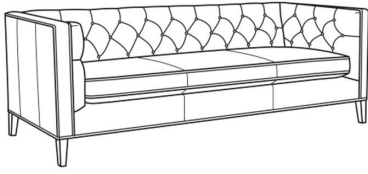

Alister / 1600-20

DESCRIPTION:	Sofa (82W)
OUTSIDE:	82"W x 35.5"D x 30"H
INSIDE:	69"W x 24"D
SEAT:	19.5"H
ARM:	30"H
BACK RAIL:	30"H
COM:	Plain: 17.00 yds Repeat of 2-14": 21.25 yds Repeat of 15-27": 23.00 yds
WEIGHT:	150 lbs

L = available in leather

Standard Features:

Tufted Back

May be shown with optional features

ALISTER

Standard Seat Cushion: Hallmark Seat

Also available:

Alister / 1600-01
Long Sofa (100W)
Outside: 100W x 35.5D x 30H
Inside: 87W x 24D

Alister / 1600-01B
Long Sofa (100W)
Outside: 100W x 35.5D x 30H
Inside: 87W x 24D

Alister / 1600-20B
Sofa (82W)
Outside: 82W x 35.5D x 30H
Inside: 69W x 24D

Alister / L1600-01
Leather Long Sofa (100W)
Outside: 100W x 35.5D x 30H
Inside: 87W x 24D

Alister / L1600-01B
Leather Long Sofa (100W)
Outside: 100W x 35.5D x 30H
Inside: 87W x 24D

Alister / L1600-20
Leather Sofa (82W)
Outside: 82W x 35.5D x 30H
Inside: 69W x 24D

Alister / L1600-20B

Leather Sofa (82W)