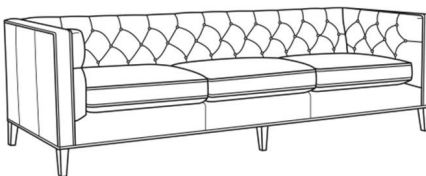

Alister / 1600-20

DESCRIPTION:	Sofa (82W)
OUTSIDE:	82"W x 35.5"D x 30"H
INSIDE:	69"W x 24"D
SEAT:	19.5"H
ARM:	30"H
BACK RAIL:	30"H
COM:	Plain: 17.00 yds Repeat of 2-14": 21.25 yds Repeat of 15-27": 23.00 yds
WEIGHT:	150 lbs

L = available in leather

Standard Features:

Tufted Back

May be shown with optional features

ALISTER

Standard Seat Cushion: Hallmark Seat

Also available:

Alister / 1600-01
Long Sofa (100W)
Outside: 100W x 35.5D x 30H
Inside: 87W x 24D

Alister / 1600-01B
Long Sofa (100W)
Outside: 100W x 35.5D x 30H
Inside: 87W x 24D

Alister / 1600-20B
Sofa (82W)
Outside: 82W x 35.5D x 30H
Inside: 69W x 24D

Alister / L1600-01
Leather Long Sofa (100W)
Outside: 100W x 35.5D x 30H
Inside: 87W x 24D