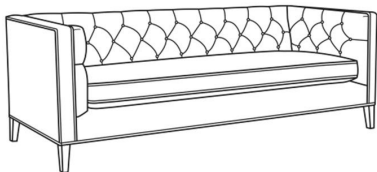

Alister / L1600-01

DESCRIPTION:	Long Sofa (100W)
OUTSIDE:	100"W x 35.5"D x 30"H
INSIDE:	87"W x 24"D
SEAT:	19.5"H
ARM:	30"H
BACK RAIL:	30"H
COM:	Plain: 251 sq ft
WEIGHT:	175 lbs

L = available in leather

Standard Features:

Tufted Back

May be shown with optional features

ALISTER

Standard Seat Cushion: Hallmark Seat

Also available:

Alister / 1600-01
Long Sofa (100W)
Outside: 100W x 35.5D x 30H
Inside: 87W x 24D

Alister / 1600-01B
Long Sofa (100W)
Outside: 100W x 35.5D x 30H
Inside: 87W x 24D

Alister / 1600-20
Sofa (82W)
Outside: 82W x 35.5D x 30H
Inside: 69W x 24D

Alister / 1600-20B
Sofa (82W)
Outside: 82W x 35.5D x 30H
Inside: 69W x 24D

Alister / L1600-01B
Leather Long Sofa (100W)
Outside: 100W x 35.5D x 30H
Inside: 87W x 24D