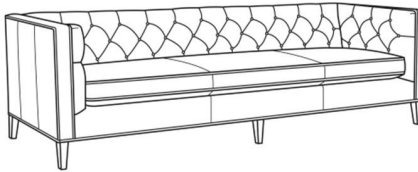

Alister / L1600-01

DESCRIPTION:	Long Sofa (100W)
OUTSIDE:	100"W x 35.5"D x 30"H
INSIDE:	87"W x 24"D
SEAT:	19.5"H
ARM:	30"H
BACK RAIL:	30"H
COM:	Plain: 251 sq ft
WEIGHT:	175 lbs

L = available in leather

Standard Features:

Tufted Back

May be shown with optional features

ALISTER

Standard Seat Cushion: Hallmark Seat

Also available:

Alister / 1600-01
Long Sofa (100W)
Outside: 100W x 35.5D x 30H
Inside: 87W x 24D

Alister / 1600-01B
Long Sofa (100W)
Outside: 100W x 35.5D x 30H
Inside: 87W x 24D

Alister / 1600-20
Sofa (82W)
Outside: 82W x 35.5D x 30H
Inside: 69W x 24D

Alister / 1600-20B
Sofa (82W)
Outside: 82W x 35.5D x 30H
Inside: 69W x 24D

Alister / L1600-01B
Leather Long Sofa (100W)
Outside: 100W x 35.5D x 30H
Inside: 87W x 24D