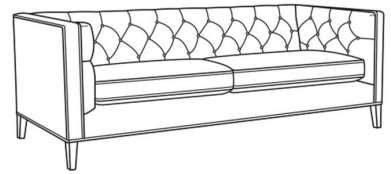

Alister / L1600-01

DESCRIPTION:	Long Sofa (100W)
OUTSIDE:	100"W x 35.5"D x 30"H
INSIDE:	87"W x 24"D
SEAT:	19.5"H
ARM:	30"H
BACK RAIL:	30"H
COM:	Plain: 251 sq ft
WEIGHT:	175 lbs

L = available in leather

Standard Features:

Tufted Back

May be shown with optional features

ALISTER

Standard Seat Cushion: Hallmark Seat

Also available:

Alister / 1600-01
Long Sofa (100W)
Outside: 100W x 35.5D x 30H
Inside: 87W x 24D

Alister / 1600-01B
Long Sofa (100W)
Outside: 100W x 35.5D x 30H
Inside: 87W x 24D

Alister / 1600-20
Sofa (82W)
Outside: 82W x 35.5D x 30H
Inside: 69W x 24D

Alister / 1600-20B
Sofa (82W)
Outside: 82W x 35.5D x 30H
Inside: 69W x 24D

Alister / L1600-01B
Leather Long Sofa (100W)
Outside: 100W x 35.5D x 30H
Inside: 87W x 24D