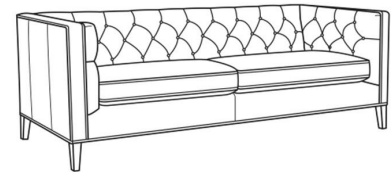

Alister / L1600-01

DESCRIPTION:	Long Sofa (100W)
OUTSIDE:	100"W x 35.5"D x 30"H
INSIDE:	87"W x 24"D
SEAT:	19.5"H
ARM:	30"H
BACK RAIL:	30"H
COM:	Plain: 251 sq ft
WEIGHT:	175 lbs

L = available in leather

Standard Features:

Tufted Back

May be shown with optional features

ALISTER

Standard Seat Cushion: Hallmark Seat

Also available:

Alister / 1600-01
Long Sofa (100W)
Outside: 100W x 35.5D x 30H
Inside: 87W x 24D

Alister / 1600-01B
Long Sofa (100W)
Outside: 100W x 35.5D x 30H
Inside: 87W x 24D

Alister / 1600-20
Sofa (82W)
Outside: 82W x 35.5D x 30H
Inside: 69W x 24D

Alister / 1600-20B
Sofa (82W)
Outside: 82W x 35.5D x 30H
Inside: 69W x 24D

Alister / L1600-01B
Leather Long Sofa (100W)
Outside: 100W x 35.5D x 30H
Inside: 87W x 24D