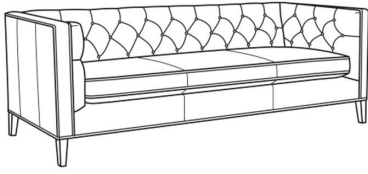

Alister / L1600-01

DESCRIPTION:	Long Sofa (100W)
OUTSIDE:	100"W x 35.5"D x 30"H
INSIDE:	87"W x 24"D
SEAT:	19.5"H
ARM:	30"H
BACK RAIL:	30"H
COM:	Plain: 251 sq ft
WEIGHT:	175 lbs

L = available in leather

Standard Features:

Tufted Back

May be shown with optional features

ALISTER

Standard Seat Cushion: Hallmark Seat

Also available:

Alister / 1600-01
Long Sofa (100W)
Outside: 100W x 35.5D x 30H
Inside: 87W x 24D

Alister / 1600-01B
Long Sofa (100W)
Outside: 100W x 35.5D x 30H
Inside: 87W x 24D

Alister / 1600-20
Sofa (82W)
Outside: 82W x 35.5D x 30H
Inside: 69W x 24D

Alister / 1600-20B
Sofa (82W)
Outside: 82W x 35.5D x 30H
Inside: 69W x 24D

Alister / L1600-01B
Leather Long Sofa (100W)
Outside: 100W x 35.5D x 30H
Inside: 87W x 24D

Alister / L1600-20
Leather Sofa (82W)
Outside: 82W x 35.5D x 30H
Inside: 69W x 24D

Alister / L1600-20B

Leather Sofa (82W)

Outside: 82W x 35.5D x 30H

Inside: 69W x 24D