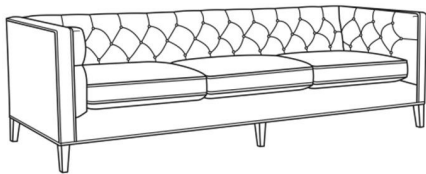

Alister / L1600-01

DESCRIPTION:	Long Sofa (100W)
OUTSIDE:	100"W x 35.5"D x 30"H
INSIDE:	87"W x 24"D
SEAT:	19.5"H
ARM:	30"H
BACK RAIL:	30"H
COM:	Plain: 251 sq ft
WEIGHT:	175 lbs

L = available in leather

Standard Features:

Tufted Back

May be shown with optional features

ALISTER

Standard Seat Cushion: Hallmark Seat

Also available:

Alister / 1600-01
Long Sofa (100W)
Outside: 100W x 35.5D x 30H
Inside: 87W x 24D

Alister / 1600-01B
Long Sofa (100W)
Outside: 100W x 35.5D x 30H
Inside: 87W x 24D

Alister / 1600-20
Sofa (82W)
Outside: 82W x 35.5D x 30H
Inside: 69W x 24D

Alister / 1600-20B
Sofa (82W)
Outside: 82W x 35.5D x 30H
Inside: 69W x 24D

Alister / L1600-01B
Leather Long Sofa (100W)
Outside: 100W x 35.5D x 30H
Inside: 87W x 24D

Alister / L1600-20
Leather Sofa (82W)
Outside: 82W x 35.5D x 30H
Inside: 69W x 24D

Alister / L1600-20B

Leather Sofa (82W)

Outside: 82W x 35.5D x 30H

Inside: 69W x 24D