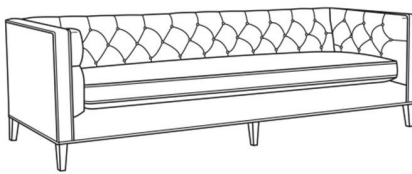

Alister / L1600-01

DESCRIPTION:	Long Sofa (100W)
OUTSIDE:	100"W x 35.5"D x 30"H
INSIDE:	87"W x 24"D
SEAT:	19.5"H
ARM:	30"H
BACK RAIL:	30"H
COM:	Plain: 251 sq ft
WEIGHT:	175 lbs

L = available in leather

Standard Features:

Tufted Back

May be shown with optional features

ALISTER

Standard Seat Cushion: Hallmark Seat

Also available:

Alister / 1600-01
Long Sofa (100W)
Outside: 100W x 35.5D x 30H
Inside: 87W x 24D

Alister / 1600-01B
Long Sofa (100W)
Outside: 100W x 35.5D x 30H
Inside: 87W x 24D

Alister / 1600-20
Sofa (82W)
Outside: 82W x 35.5D x 30H
Inside: 69W x 24D

Alister / 1600-20B
Sofa (82W)
Outside: 82W x 35.5D x 30H
Inside: 69W x 24D

Alister / L1600-01B
Leather Long Sofa (100W)
Outside: 100W x 35.5D x 30H
Inside: 87W x 24D