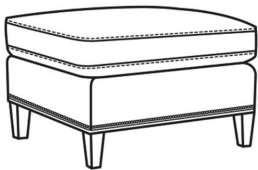

Penelope / 2160-05

DESCRIPTION:	Chair (29.5W)
OUTSIDE:	29.5"W x 42"D x 38.5"H
INSIDE:	22.5"W x 23"D
SEAT:	19"H
ARM:	24"H
BACK RAIL:	38.5"H
COM:	Plain: 8.50 yds Repeat of 2-14": 10.75 yds Repeat of 15-27": 11.50 yds
WEIGHT:	70 lbs

L = available in leather

Standard Features:

Box Border Back

French Seamed

Standard with small nail trim

May be shown with optional features

PENELOPE

Standard Seat Cushion:	Comfort Down Seat
Standard Back Pillow:	Comfort Down Back

Also available:

Penelope / 2160-07
Ottoman (25.5W X 22.5D)
Outside: 25.5W x 22.5D x 18H
Inside: 0W x 0D

Penelope / L2160-07
Leather Ottoman (25.5W X 22.5D)
Outside: 25.5W x 22.5D x 18H
Inside: 0W x 0D

Penelope / L2160-05
Leather Chair (29.5W)
Outside: 29.5W x 42D x 38.5H
Inside: 22.5W x 23D