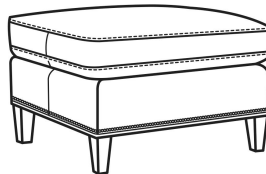

Penelope / 2160-05

DESCRIPTION:	Chair (29.5W)
OUTSIDE:	29.5"W x 42"D x 38.5"H
INSIDE:	22.5"W x 23"D
SEAT:	19"H
ARM:	24"H
BACK RAIL:	38.5"H
COM:	Plain: 8.50 yds Repeat of 2-14": 10.75 yds Repeat of 15-27": 11.50 yds
WEIGHT:	70 lbs

L = available in leather

Standard Features:

Box Border Back

French Seamed

Standard with small nail trim

May be shown with optional features

PENELOPE

Standard Seat Cushion:	Comfort Down Seat
Standard Back Pillow:	Comfort Down Back

Also available:

Penelope / 2160-07
Ottoman (25.5W X 22.5D)
Outside: 25.5W x 22.5D x 18H
Inside: 0W x 0D

Penelope / L2160-07
Leather Ottoman (25.5W X 22.5D)
Outside: 25.5W x 22.5D x 18H
Inside: 0W x 0D

Penelope / L2160-05
Leather Chair (29.5W)
Outside: 29.5W x 42D x 38.5H
Inside: 22.5W x 23D