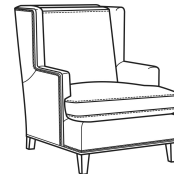

Penelope / 2160-05

DESCRIPTION:	Chair (29.5W)
OUTSIDE:	29.5"W x 42"D x 38.5"H
INSIDE:	22.5"W x 23"D
SEAT:	19"H
ARM:	24"H
BACK RAIL:	38.5"H
COM:	Plain: 8.50 yds Repeat of 2-14": 10.75 yds Repeat of 15-27": 11.50 yds
WEIGHT:	70 lbs

L = available in leather

Standard Features:

Box Border Back

French Seamed

Standard with small nail trim

May be shown with optional features

PENELOPE

Standard Seat Cushion:	Comfort Down Seat
Standard Back Pillow:	Comfort Down Back

Also available:

Penelope / 2160-07
Ottoman (25.5W X 22.5D)
Outside: 25.5W x 22.5D x 18H
Inside: 0W x 0D

Penelope / L2160-07
Leather Ottoman (25.5W X 22.5D)
Outside: 25.5W x 22.5D x 18H
Inside: 0W x 0D

Penelope / L2160-05
Leather Chair (29.5W)
Outside: 29.5W x 42D x 38.5H
Inside: 22.5W x 23D