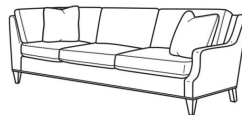

Standard Features:

Box Border Back

French Seamed

Standard with throw pillows (not shown)

Various configurations available; visit a CR Laine retailer for more details.

May be shown with optional features

**AUSTIN**

|                        |                   |
|------------------------|-------------------|
| Standard Seat Cushion: | Comfort Down Seat |
| Standard Back Pillow:  | Comfort Down Back |

Also available:

(L) 3770-10L Corner Sofa (108w)

Austin / 3770-10L

Corner Sofa (108W)

Outside: 108W x 39D x 35H

Inside: 88W x 22.5D

(L) 3770-10R Corner Sofa (108w)

Austin / 3770-10R

Corner Sofa (108W)

Inside: 79W x 22.5D

(L) 3770-39RB Corner Sofa Chaise (95w)

Austin / 3770-39RB

Corner Sofa Chaise (95W)

Outside: 95W x 39D x 35H

Inside: 79W x 22.5D

**Sectional Components Dimensions:**

|                          | Fabric/Style | Outside      | Inside    | Seat  | Arm | Back Rail | Standard TPs | Weight   |
|--------------------------|--------------|--------------|-----------|-------|-----|-----------|--------------|----------|
| Corner Sofa (108W)       | 3770-10L     | 108W 39D 35H | 88W 22.5D | 20.5H | 23H | 34H       | 2 - 20"      | 170 lbs. |
| Corner Sofa (108W)       | 3770-10R     | 108W 39D 35H | 88W 22.5D | 20.5H | 23H | 34H       | 2 - 20"      | 170 lbs. |
| One Arm Sofa (69W)       | 3770-11L     | 69W 39D 35H  | 65W 22.5D | 20.5H | 23H | 34H       | 1 - 20"      | 170 lbs. |
| One Arm Sofa (69W)       | 3770-11R     | 69W 39D 35H  | 65W 22.5D | 20.5H | 23H | 34H       | 1 - 20"      | 170 lbs. |
| Corner Sofa Chaise (95W) | 3770-39LB    | 95W 39D 35H  | 79W 22.5D | 20.5H | 23H | 34H       | 1 - 20"      | 170 lbs. |
| Corner Sofa Chaise (95W) | 3770-39RB    | 95W 39D 35H  | 79W 22.5D | 20.5H | 23H | 34H       | 1 - 20"      | 170 lbs. |