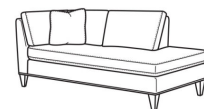

(L) 3770-10L Corner Sofa (108w)

Austin / 3770-10L

Corner Sofa (108W)

Outside: 108W x 39D x 35H

Inside: 88W x 22.5D

(L) 3770-10R Corner Sofa (108w)

Austin / 3770-10R

Corner Sofa (108W)

Outside: 108W x 39D x 35H

Inside: 88W x 22.5D

(L) 3770-11L One Arm Sofa (69w)

Austin / 3770-11L

One Arm Sofa (69W)

Outside: 69W x 39D x 35H

Inside: 65W x 22.5D

(L) 3770-11R One Arm Sofa (69w)

Austin / 3770-11R

One Arm Sofa (69W)

Outside: 69W x 39D x 35H

Inside: 65W x 22.5D

(L) 3770-39LB Corner Sofa Chaise (95w)

Austin / 3770-39LB

Corner Sofa Chaise (95W)

Outside: 95W x 39D x 35H

Inside: 79W x 22.5D

(L) 3770-39RB Corner Sofa Chaise (95w)

Austin / 3770-39RB

Corner Sofa Chaise (95W)

Outside: 95W x 39D x 35H

Inside: 79W x 22.5D

**Sectional Components Dimensions:**

|                          | Fabric/Style | Outside      | Inside    | Seat  | Arm | Back Rail | Standard TPs | Weight   |
|--------------------------|--------------|--------------|-----------|-------|-----|-----------|--------------|----------|
| Corner Sofa (108W)       | 3770-10L     | 108W 39D 35H | 88W 22.5D | 20.5H | 23H | 34H       | 2 - 20"      | 170 lbs. |
| Corner Sofa (108W)       | 3770-10R     | 108W 39D 35H | 88W 22.5D | 20.5H | 23H | 34H       | 2 - 20"      | 170 lbs. |
| One Arm Sofa (69W)       | 3770-11L     | 69W 39D 35H  | 65W 22.5D | 20.5H | 23H | 34H       | 1 - 20"      | 170 lbs. |
| One Arm Sofa (69W)       | 3770-11R     | 69W 39D 35H  | 65W 22.5D | 20.5H | 23H | 34H       | 1 - 20"      | 170 lbs. |
| Corner Sofa Chaise (95W) | 3770-39LB    | 95W 39D 35H  | 79W 22.5D | 20.5H | 23H | 34H       | 1 - 20"      | 170 lbs. |
| Corner Sofa Chaise (95W) | 3770-39RB    | 95W 39D 35H  | 79W 22.5D | 20.5H | 23H | 34H       | 1 - 20"      | 170 lbs. |