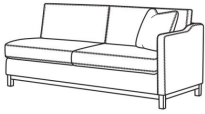

(L) 6000-11R One Arm Sofa (75w)

Ryan / L6000-11R
Leather One Arm Sofa (75W)
Outside: 75W x 36.5D x 35H
Inside: 72W x 22D