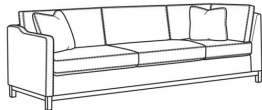

RYAN

Standard Seat Cushion:

Mayfair Seat

Standard Back Pillow:

Fiber Back

Also available:

(L) 6000-10L Corner Sofa (111w)

Ryan / L6000-10L

Leather Corner Sofa (111W)

Outside: 111W x 36.5D x 35H

Inside: 100W x 22D

(L) 6000-10LB Corner Sofa (111w)

Ryan / L6000-10LB

Leather Corner Sofa (111W)

Outside: 111W x 36.5D x 35H

Inside: 100W x 22D