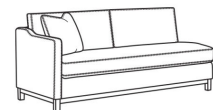

Outside: 111W x 36.5D x 35H

Inside: 100W x 22D

(L) 6000-11L One Arm Sofa (75w)

Ryan / L6000-11L

Leather One Arm Sofa (75W)

Outside: 75W x 36.5D x 35H

Inside: 72W x 22D

(L) 6000-11LB One Arm Sofa (75w)