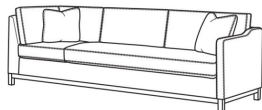

RYAN

Standard Seat Cushion:

Mayfair Seat

Standard Back Pillow:

Fiber Back

Also available:

(L) 6000-10L Corner Sofa (111w)

Ryan / L6000-10L

Leather Corner Sofa (111W)

Outside: 111W x 36.5D x 35H

Inside: 100W x 22D

(L) 6000-10LB Corner Sofa (111w)

Ryan / L6000-10LB

Leather Corner Sofa (111W)

Outside: 111W x 36.5D x 35H

Inside: 100W x 22D

(L) 6000-10R Corner Sofa (111w)

Ryan / L6000-10R

Leather Corner Sofa (111W)

Outside: 111W x 36.5D x 35H

Inside: 100W x 22D

(L) 6000-10RB Corner Sofa (111w)

Ryan / L6000-10RB

Leather Corner Sofa (111W)