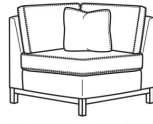

(L) 6000-12 Corner Chair (36.5w)

Ryan / L6000-12
Leather Corner Chair (36.5W)
Outside: 36.5W x 36.5D x 35H
Inside: 22W x 22D