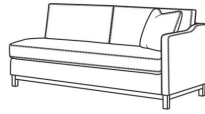

Ryan / L6000-11LB

Leather One Arm Sofa (75W)

Outside: 75W x 36.5D x 35H

Inside: 72W x 22D

(L) 6000-11R One Arm Sofa (75w)

Ryan / L6000-11R
Leather One Arm Sofa (75W)
Outside: 75W x 36.5D x 35H
Inside: 72W x 22D