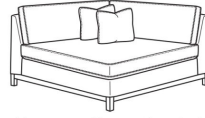

(L) 6000-33 Double Corner Chaise (59w)

Ryan / L6000-33
Leather Double Corner Chaise (59W)
Outside: 59W x 59D x 35H
Inside: 45W x 45D