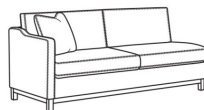

(L) 6000-11L One Arm Sofa (75w)

Ryan / L6000-11L

Leather One Arm Sofa (75W)

Outside: 75W x 36.5D x 35H

Inside: 72W x 22D