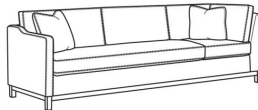

RYAN

Standard Seat Cushion:

Mayfair Seat

Standard Back Pillow:

Fiber Back

Also available:

(L) 6000-10L Corner Sofa (111w)

Ryan / L6000-10L

Leather Corner Sofa (111W)

Outside: 111W x 36.5D x 35H

Inside: 100W x 22D

(L) 6000-10LB Corner Sofa (111w)

Ryan / L6000-10LB

Leather Corner Sofa (111W)

Outside: 111W x 36.5D x 35H

Inside: 100W x 22D