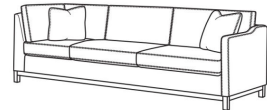

RYAN

Standard Seat Cushion:

Mayfair Seat

Standard Back Pillow:

Fiber Back

Also available:

(L) 6000-10L Corner Sofa (111w)

Ryan / L6000-10L

Leather Corner Sofa (111W)

Outside: 111W x 36.5D x 35H

Inside: 100W x 22D

(L) 6000-10LB Corner Sofa (111w)

Ryan / L6000-10LB

Leather Corner Sofa (111W)

Outside: 111W x 36.5D x 35H

Inside: 100W x 22D

(L) 6000-10R Corner Sofa (111w)

Ryan / L6000-10R

Leather Corner Sofa (111W)

Outside: 111W x 36.5D x 35H

Inside: 100W x 22D

(L) 6000-10RB Corner Sofa (111w)

Ryan / L6000-10RB

Leather Corner Sofa (111W)