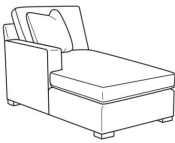

8780-19L
One Arm Chaise (36w)

Travis / 8780-19L
One Arm Chaise (36W)
Outside: 36W x 62D x 37H
Inside: 29W x 46D