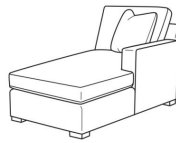

8780-19R
One Arm Chaise (36w)

Travis / 8780-19R
One Arm Chaise (36W)
Outside: 36W x 62D x 37H
Inside: 29W x 46D