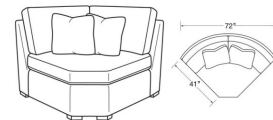

8780-13 Curve (72w)

Travis / 8780-13
Curved Corner (72W)
Outside: 72W x 41D x 37H
Inside: 0W x 24.5D