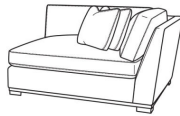

5000-11LB One Arm Sofa (69W)

Ryder / 5000-11LB
One Arm Sofa (69W)
Outside: 69W x 39D x 33.5H
Inside: 63W x 23D

5000-11R One Arm Sofa (69w)

Ryder / 5000-11R
One Arm Sofa (69W)
Outside: 69W x 39D x 33.5H
Inside: 63W x 23D

5000-11RB One Arm Sofa (69w)

Ryder / 5000-11RB
One Arm Sofa (69W)
Outside: 69W x 39D x 33.5H
Inside: 63W x 23D

5000-30 Armless Sofa (72w)

Ryder / 5000-30
Armless Sofa (72W)
Outside: 72W x 39D x 33.5H
Inside: 72W x 23D

5000-30B Armless Sofa (72w)

Ryder / 5000-30B
Armless Sofa (72W)
Outside: 72W x 39D x 33.5H
Inside: 72W x 23D

5000-33 Double Corner Chaise (59w)

Ryder / 5000-33
Double Corner Chaise (59W)
Outside: 59W x 59D x 33.5H
Inside: 42W x 42D