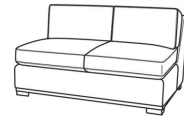

May be shown with optional features

RYDER

Standard Seat Cushion:	Comfort Down Seat
Standard Back Pillow:	Comfort Down Back

Also available:

5000-10L Corner Sofa (108W)

Ryder / 5000-10L
Corner Sofa (108W)
Outside: 108W x 39D x 33.5H
Inside: 87W x 23D

5000-10RB Corner Sofa (108W)

Ryder / 5000-10RB
Corner Sofa (108W)
Outside: 108W x 39D x 33.5H
Inside: 87W x 23D

5000-11L One Arm Sofa (69W)

Ryder / 5000-11L
One Arm Sofa (69W)
Outside: 69W x 39D x 33.5H
Inside: 63W x 23D

5000-11LB One Arm Sofa (69W)

Ryder / 5000-11LB
One Arm Sofa (69W)
Outside: 69W x 39D x 33.5H
Inside: 63W x 23D

5000-11R One Arm Sofa (69w)

Ryder / 5000-11R
One Arm Sofa (69W)
Outside: 69W x 39D x 33.5H
Inside: 63W x 23D

5000-11RB One Arm Sofa (69w)

Ryder / 5000-11RB
One Arm Sofa (69W)
Outside: 69W x 39D x 33.5H
Inside: 63W x 23D

5000-30 Armless Sofa (72w)

Ryder / 5000-30
Armless Sofa (72W)
Outside: 72W x 39D x 33.5H
Inside: 72W x 23D