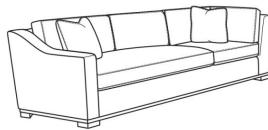

Box Border Back

French Seamed

Standard with throw pillows (not shown)

Oak wood base, wood grain pattern is a natural characteristic of oak

Various configurations available; visit a CR Laine retailer for more details.

May be shown with optional features

RYDER

Standard Seat Cushion:	Comfort Down Seat
Standard Back Pillow:	Comfort Down Back

Also available:

5000-10L Corner Sofa (108W)

Ryder / 5000-10L
Corner Sofa (108W)
Outside: 108W x 39D x 33.5H
Inside: 87W x 23D

5000-10LB Corner Sofa (108W)

Ryder / 5000-10LB
Corner Sofa (108W)
Outside: 108W x 39D x 33.5H
Inside: 87W x 23D

5000-10R Corner Sofa (108W)

Ryder / 5000-10R
Corner Sofa (108W)
Outside: 108W x 39D x 33.5H
Inside: 87W x 23D

5000-10RB Corner Sofa (108W)

Ryder / 5000-10RB
Corner Sofa (108W)
Outside: 108W x 39D x 33.5H
Inside: 87W x 23D

5000-11L One Arm Sofa (69W)

Ryder / 5000-11L
One Arm Sofa (69W)
Outside: 69W x 39D x 33.5H
Inside: 63W x 23D