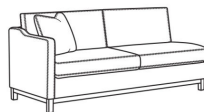

May be shown with optional features

**RYAN**

Standard Seat Cushion:

Mayfair Seat

Standard Back Pillow:

Fiber Back

Also available:

(L) 6000-10L Corner Sofa (111w)

Ryan / 6000-10L  
Corner Sofa (111W)  
Outside: 111W x 36.5D x 35H  
Inside: 100W x 22D

(L) 6000-10LB Corner Sofa (111w)

Ryan / 6000-10LB  
Corner Sofa (111W)  
Outside: 111W x 36.5D x 35H  
Inside: 100W x 22D

(L) 6000-10R Corner Sofa (111w)

Ryan / 6000-10R  
Corner Sofa (111W)  
Outside: 111W x 36.5D x 35H  
Inside: 100W x 22D

(L) 6000-10RB Corner Sofa (111w)

Ryan / 6000-10RB  
Corner Sofa (111W)  
Outside: 111W x 36.5D x 35H  
Inside: 100W x 22D