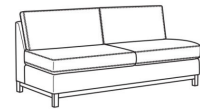

(L) 6000-30 Armless Sofa (72w)

Ryan / 6000-30
Armless Sofa (72W)
Outside: 72W x 36.5D x 35H
Inside: 72W x 22D