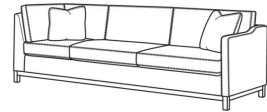

Box Border Back

Saddle-Stitched

Fabric styles standard with throw pillows (not shown)

Oak wood base, wood grain pattern is a natural characteristic of oak

Various configurations available; visit a CR Laine retailer for more details.

May be shown with optional features

**RYAN**

Standard Seat Cushion:

Mayfair Seat

Standard Back Pillow:

Fiber Back

Also available:

(L) 6000-10L Corner Sofa (111w)

Ryan / 6000-10L  
Corner Sofa (111W)  
Outside: 111W x 36.5D x 35H  
Inside: 100W x 22D

(L) 6000-10LB Corner Sofa (111w)

Ryan / 6000-10LB  
Corner Sofa (111W)  
Outside: 111W x 36.5D x 35H  
Inside: 100W x 22D

(L) 6000-10R Corner Sofa (111w)

Ryan / 6000-10R  
Corner Sofa (111W)  
Outside: 111W x 36.5D x 35H  
Inside: 100W x 22D

(L) 6000-10RB Corner Sofa (111w)

Ryan / 6000-10RB  
Corner Sofa (111W)  
Outside: 111W x 36.5D x 35H  
Inside: 100W x 22D