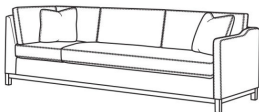

May be shown with optional features

**RYAN**

Standard Seat Cushion:

Mayfair Seat

Standard Back Pillow:

Fiber Back

Also available:

(L) 6000-10L Corner Sofa (111w)

Ryan / 6000-10L  
Corner Sofa (111W)  
Outside: 111W x 36.5D x 35H  
Inside: 100W x 22D

(L) 6000-10LB Corner Sofa (111w)

Ryan / 6000-10LB  
Corner Sofa (111W)  
Outside: 111W x 36.5D x 35H  
Inside: 100W x 22D

(L) 6000-10R Corner Sofa (111w)

Ryan / 6000-10R  
Corner Sofa (111W)  
Outside: 111W x 36.5D x 35H  
Inside: 100W x 22D

(L) 6000-10RB Corner Sofa (111w)

Ryan / 6000-10RB  
Corner Sofa (111W)  
Outside: 111W x 36.5D x 35H  
Inside: 100W x 22D