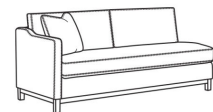

Ryan / 6000-10L  
Corner Sofa (111W)  
Outside: 111W x 36.5D x 35H  
Inside: 100W x 22D

(L) 6000-10LB Corner Sofa (111w)

Ryan / 6000-10LB  
Corner Sofa (111W)  
Outside: 111W x 36.5D x 35H  
Inside: 100W x 22D

(L) 6000-10R Corner Sofa (111w)

Ryan / 6000-10R  
Corner Sofa (111W)  
Outside: 111W x 36.5D x 35H  
Inside: 100W x 22D

(L) 6000-10RB Corner Sofa (111w)

Ryan / 6000-10RB  
Corner Sofa (111W)  
Outside: 111W x 36.5D x 35H  
Inside: 100W x 22D

(L) 6000-11L One Arm Sofa (75w)

Ryan / 6000-11L  
One Arm Sofa (75W)  
Outside: 75W x 36.5D x 35H  
Inside: 72W x 22D

(L) 6000-11LB One Arm Sofa (75w)

Ryan / 6000-11LB  
One Arm Sofa (75W)  
Outside: 75W x 36.5D x 35H  
Inside: 72W x 22D