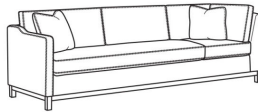

Box Border Back

Saddle-Stitched

Fabric styles standard with throw pillows (not shown)

Oak wood base, wood grain pattern is a natural characteristic of oak

Various configurations available; visit a CR Laine retailer for more details.

May be shown with optional features

**RYAN**

Standard Seat Cushion:

Mayfair Seat

Standard Back Pillow:

Fiber Back

Also available:

(L) 6000-10L Corner Sofa (111w)

Ryan / 6000-10L  
Corner Sofa (111W)  
Outside: 111W x 36.5D x 35H  
Inside: 100W x 22D

(L) 6000-10LB Corner Sofa (111w)

Ryan / 6000-10LB  
Corner Sofa (111W)  
Outside: 111W x 36.5D x 35H  
Inside: 100W x 22D

(L) 6000-10R Corner Sofa (111w)

Ryan / 6000-10R  
Corner Sofa (111W)  
Outside: 111W x 36.5D x 35H  
Inside: 100W x 22D

(L) 6000-10RB Corner Sofa (111w)

Ryan / 6000-10RB  
Corner Sofa (111W)  
Outside: 111W x 36.5D x 35H  
Inside: 100W x 22D