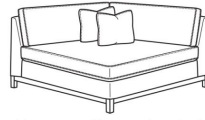

(L) 6000-11L One Arm Sofa (75w)

Ryan / 6000-11L  
One Arm Sofa (75W)  
Outside: 75W x 36.5D x 35H  
Inside: 72W x 22D

(L) 6000-11LB One Arm Sofa (75w)

Ryan / 6000-11LB  
One Arm Sofa (75W)  
Outside: 75W x 36.5D x 35H  
Inside: 72W x 22D

(L) 6000-11R One Arm Sofa (75w)

Ryan / 6000-11R  
One Arm Sofa (75W)  
Outside: 75W x 36.5D x 35H  
Inside: 72W x 22D

(L) 6000-11RB One Arm Sofa (75w)

Ryan / 6000-11RB  
One Arm Sofa (75W)  
Outside: 75W x 36.5D x 35H  
Inside: 72W x 22D

(L) 6000-30 Armless Sofa (72w)

Ryan / 6000-30  
Armless Sofa (72W)  
Outside: 72W x 36.5D x 35H  
Inside: 72W x 22D

(L) 6000-30B Armless Sofa (72w)

Ryan / 6000-30B  
Armless Sofa (72W)  
Outside: 72W x 36.5D x 35H  
Inside: 72W x 22D