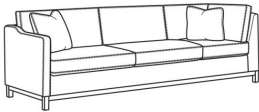

Box Border Back

Saddle-Stitched

Fabric styles standard with throw pillows (not shown)

Oak wood base, wood grain pattern is a natural characteristic of oak

Various configurations available; visit a CR Laine retailer for more details.

May be shown with optional features

**RYAN**

Standard Seat Cushion:

Mayfair Seat

Standard Back Pillow:

Fiber Back

Also available:

(L) 6000-10L Corner Sofa (111w)

Ryan / 6000-10L  
Corner Sofa (111W)  
Outside: 111W x 36.5D x 35H  
Inside: 100W x 22D

(L) 6000-10LB Corner Sofa (111w)

Ryan / 6000-10LB  
Corner Sofa (111W)  
Outside: 111W x 36.5D x 35H  
Inside: 100W x 22D

(L) 6000-10R Corner Sofa (111w)

Ryan / 6000-10R  
Corner Sofa (111W)  
Outside: 111W x 36.5D x 35H  
Inside: 100W x 22D

(L) 6000-10RB Corner Sofa (111w)

Ryan / 6000-10RB  
Corner Sofa (111W)  
Outside: 111W x 36.5D x 35H  
Inside: 100W x 22D