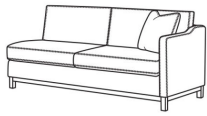

May be shown with optional features

**RYAN**

Standard Seat Cushion:

Mayfair Seat

Standard Back Pillow:

Fiber Back

Also available:

(L) 6000-10L Corner Sofa (111w)

Ryan / 6000-10L  
Corner Sofa (111W)  
Outside: 111W x 36.5D x 35H  
Inside: 100W x 22D

(L) 6000-10LB Corner Sofa (111w)

Ryan / 6000-10LB  
Corner Sofa (111W)  
Outside: 111W x 36.5D x 35H  
Inside: 100W x 22D

(L) 6000-10R Corner Sofa (111w)

Ryan / 6000-10R  
Corner Sofa (111W)  
Outside: 111W x 36.5D x 35H  
Inside: 100W x 22D

(L) 6000-10RB Corner Sofa (111w)

Ryan / 6000-10RB  
Corner Sofa (111W)  
Outside: 111W x 36.5D x 35H  
Inside: 100W x 22D

(L) 6000-11L One Arm Sofa (75w)

Ryan / 6000-11L  
One Arm Sofa (75W)  
Outside: 75W x 36.5D x 35H  
Inside: 72W x 22D

(L) 6000-11LB One Arm Sofa (75w)

Ryan / 6000-11LB  
One Arm Sofa (75W)  
Outside: 75W x 36.5D x 35H  
Inside: 72W x 22D