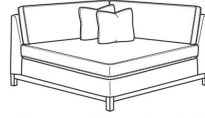

(L) 6000-11LB One Arm Sofa (75w)

Ryan / 6000-11LB
 One Arm Sofa (75W)
 Outside: 75W x 36.5D x 35H
 Inside: 72W x 22D

(L) 6000-11R One Arm Sofa (75w)

Ryan / 6000-11R
One Arm Sofa (75W)
Outside: 75W x 36.5D x 35H
Inside: 72W x 22D

(L) 6000-11RB One Arm Sofa (75w)

Ryan / 6000-11RB
One Arm Sofa (75W)
Outside: 75W x 36.5D x 35H
Inside: 72W x 22D

(L) 6000-30 Armless Sofa (72w)

Ryan / 6000-30
Armless Sofa (72W)
Outside: 72W x 36.5D x 35H
Inside: 72W x 22D

(L) 6000-30B Armless Sofa (72w)

Ryan / 6000-30B
Armless Sofa (72W)
Outside: 72W x 36.5D x 35H
Inside: 72W x 22D

(L) 6000-33 Double Corner Chaise (59w)

Ryan / 6000-33
Double Corner Chaise (59W)
Outside: 59W x 59D x 35H
Inside: 45W x 45D