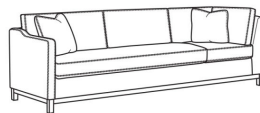

- Box Border Back
- Standard Saddle-Stitched; shown with optional French Seam Rope Stitch Indigo
- Fabric styles standard with throw pillows (not shown)
- Oak wood base, wood grain pattern is a natural characteristic of oak
- Various configurations available; visit a CR Laine retailer for more details.
- May be shown with optional features

RYAN

Standard Seat Cushion: Mayfair Seat
 Standard Back Pillow: Fiber Back

Also available:

(L) 6000-10L Corner Sofa (111w)

Ryan / 6000-10L
 Corner Sofa (111W)
 Outside: 111W x 36.5D x 35H
 Inside: 100W x 22D

(L) 6000-10LB Corner Sofa (111w)

Ryan / 6000-10LB
 Corner Sofa (111W)
 Outside: 111W x 36.5D x 35H
 Inside: 100W x 22D

(L) 6000-10R Corner Sofa (111w)

Ryan / 6000-10R
 Corner Sofa (111W)
 Outside: 111W x 36.5D x 35H
 Inside: 100W x 22D

(L) 6000-10RB Corner Sofa (111w)

Ryan / 6000-10RB
 Corner Sofa (111W)
 Outside: 111W x 36.5D x 35H
 Inside: 100W x 22D

(L) 6000-11L One Arm Sofa (75w)

Ryan / 6000-11L
 One Arm Sofa (75W)
 Outside: 75W x 36.5D x 35H
 Inside: 72W x 22D