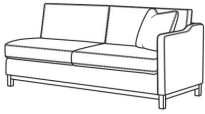

RYAN

Standard Seat Cushion: Mayfair Seat
 Standard Back Pillow: Fiber Back

Also available:

(L) 6000-10L Corner Sofa (111w)

Ryan / 6000-10L
 Corner Sofa (111W)
 Outside: 111W x 36.5D x 35H
 Inside: 100W x 22D

(L) 6000-10LB Corner Sofa (111w)

Ryan / 6000-10LB
 Corner Sofa (111W)
 Outside: 111W x 36.5D x 35H
 Inside: 100W x 22D

(L) 6000-10R Corner Sofa (111w)

Ryan / 6000-10R
 Corner Sofa (111W)
 Outside: 111W x 36.5D x 35H
 Inside: 100W x 22D

(L) 6000-10RB Corner Sofa (111w)

Ryan / 6000-10RB
 Corner Sofa (111W)
 Outside: 111W x 36.5D x 35H
 Inside: 100W x 22D

(L) 6000-11L One Arm Sofa (75w)

Ryan / 6000-11L
 One Arm Sofa (75W)
 Outside: 75W x 36.5D x 35H
 Inside: 72W x 22D

(L) 6000-11LB One Arm Sofa (75w)

Ryan / 6000-11LB
 One Arm Sofa (75W)
 Outside: 75W x 36.5D x 35H
 Inside: 72W x 22D

(L) 6000-11R One Arm Sofa (75w)

Ryan / 6000-11R
One Arm Sofa (75W)
Outside: 75W x 36.5D x 35H
Inside: 72W x 22D