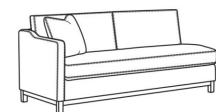

RYAN

Standard Seat Cushion: Mayfair Seat
 Standard Back Pillow: Fiber Back

Also available:

(L) 6000-10L Corner Sofa (111w)

Ryan / 6000-10L
 Corner Sofa (111W)
 Outside: 111W x 36.5D x 35H
 Inside: 100W x 22D

(L) 6000-10LB Corner Sofa (111w)

Ryan / 6000-10LB
 Corner Sofa (111W)
 Outside: 111W x 36.5D x 35H
 Inside: 100W x 22D

(L) 6000-10R Corner Sofa (111w)

Ryan / 6000-10R
 Corner Sofa (111W)
 Outside: 111W x 36.5D x 35H
 Inside: 100W x 22D

(L) 6000-10RB Corner Sofa (111w)

Ryan / 6000-10RB
 Corner Sofa (111W)
 Outside: 111W x 36.5D x 35H
 Inside: 100W x 22D

(L) 6000-11L One Arm Sofa (75w)

Ryan / 6000-11L
 One Arm Sofa (75W)
 Outside: 75W x 36.5D x 35H
 Inside: 72W x 22D