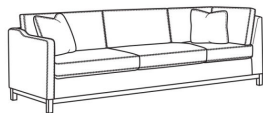

Ryan / 6000

6000-33 / 6000-11RB

DESCRIPTION:	Sectional
OUTSIDE:	134"W x 36.5"D x 35"H
INSIDE:	117"W x 22"D
SEAT:	20.5"H
ARM:	27"H
BACK RAIL:	29"H
THROW PILLOWS:	3 - 20"
WEIGHT:	240 lbs

Standard Features:

- Box Border Back
- Standard Saddle-Stitched; shown with optional French Seam Rope Stitch Indigo
- Fabric styles standard with throw pillows (not shown)
- Oak wood base, wood grain pattern is a natural characteristic of oak
- Various configurations available; visit a CR Laine retailer for more details.
- May be shown with optional features

RYAN

Standard Seat Cushion: Mayfair Seat
 Standard Back Pillow: Fiber Back

Also available:

(L) 6000-10L Corner Sofa (111w)

Ryan / 6000-10L
 Corner Sofa (111W)
 Outside: 111W x 36.5D x 35H
 Inside: 100W x 22D

(L) 6000-10LB Corner Sofa (111w)

Ryan / 6000-10LB
 Corner Sofa (111W)
 Outside: 111W x 36.5D x 35H
 Inside: 100W x 22D

(L) 6000-10R Corner Sofa (111w)

Ryan / 6000-10R
 Corner Sofa (111W)
 Outside: 111W x 36.5D x 35H
 Inside: 100W x 22D