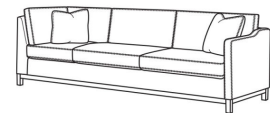

RYAN

Standard Seat Cushion: Mayfair Seat
 Standard Back Pillow: Fiber Back

Also available:

(L) 6000-10L Corner Sofa (111w)

Ryan / 6000-10L
 Corner Sofa (111W)
 Outside: 111W x 36.5D x 35H
 Inside: 100W x 22D

(L) 6000-10LB Corner Sofa (111w)

Ryan / 6000-10LB
 Corner Sofa (111W)
 Outside: 111W x 36.5D x 35H
 Inside: 100W x 22D

(L) 6000-10R Corner Sofa (111w)

Ryan / 6000-10R
 Corner Sofa (111W)
 Outside: 111W x 36.5D x 35H
 Inside: 100W x 22D

(L) 6000-10RB Corner Sofa (111w)

Ryan / 6000-10RB
 Corner Sofa (111W)
 Outside: 111W x 36.5D x 35H
 Inside: 100W x 22D

(L) 6000-11L One Arm Sofa (75w)

Ryan / 6000-11L
 One Arm Sofa (75W)
 Outside: 75W x 36.5D x 35H
 Inside: 72W x 22D