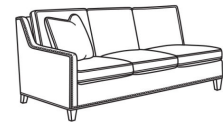

Jeremy / 247
2474-L / 2470-R

DESCRIPTION:	Sectional
OUTSIDE:	93"W x 92"D x 36"H
INSIDE:	71"W x 22"D
SEAT:	19"H
ARM:	24"H
BACK RAIL:	34.5"H
THROW PILLOWS:	3 - 20"
WEIGHT:	360 lbs

Standard Features:

Box Border Back

Standard Seat Cushion:	Mayfair Seat
Standard Back Pillow:	Fiber Back

Also available:

2470-L Corner Sofa (92w)

Jeremy / 2470-L
Corner Sofa (92W)
Outside: 92W x 41D x 36H
Inside: 71W x 22D

2470-R Corner Sofa (92w)

Jeremy / 2470-R
Corner Sofa (92W)
Outside: 92W x 41D x 36H
Inside: 71W x 22D

2471-L One Arm Sofa (76.5w)

Jeremy / 2471-L
One Arm Sofa (76.5W)
Outside: 76.5W x 41D x 36H
Inside: 73.5W x 22D

2471-R One Arm Sofa (76.5w)