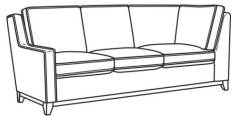

Carter / 149
1491-L / 1499-R

DESCRIPTION:	Sectional
OUTSIDE:	109"W x 64"D x 38"H
INSIDE:	101"W x 22"D
SEAT:	21"H
ARM:	23.5"H
BACK RAIL:	34.5"H
WEIGHT:	260 lbs

Standard Features:

Box Border Back

Standard without throw pillows

Various configurations available; visit a CR Laine retailer for more details.

May be shown with optional features

CARTER

Standard Seat Cushion:	Mayfair Seat
Standard Back Pillow:	Fiber Back

Also available:

1490-L Corner Sofa (90.5w)

Carter / 1490-L

Corner Sofa (90.5W)

Outside: 90.5W x 38D x 38H

Inside: 69.5W x 22D

1490-R Corner Sofa (90.5w)

Carter / 1490-R

Corner Sofa (90.5W)

Outside: 90.5W x 38D x 38H

Inside: 69.5W x 22D

1491-L One Arm Sofa (76.5w)

Carter / 1491-L

One Arm Sofa (76.5W)

Outside: 76.5W x 38D x 38H

Inside: 73W x 22D

1491-R One Arm Sofa (76.5w)