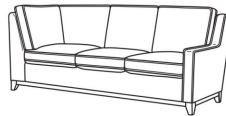

Carter / 149
1491-L / 1499-R

DESCRIPTION:	Sectional
OUTSIDE:	109"W x 64"D x 38"H
INSIDE:	101"W x 22"D
SEAT:	21"H
ARM:	23.5"H
BACK RAIL:	34.5"H
WEIGHT:	260 lbs

Standard Features:

Box Border Back

Standard without throw pillows

Various configurations available; visit a CR Laine retailer for more details.

May be shown with optional features

CARTER

Standard Seat Cushion:	Mayfair Seat
Standard Back Pillow:	Fiber Back

Also available:

1490-L Corner Sofa (90.5w)

Carter / 1490-L

Corner Sofa (90.5W)

Outside: 90.5W x 38D x 38H

Inside: 69.5W x 22D

1490-R Corner Sofa (90.5w)

Carter / 1490-R

Corner Sofa (90.5W)

Outside: 90.5W x 38D x 38H

Inside: 69.5W x 22D

1491-L One Arm Sofa (76.5w)

Carter / 1491-L

One Arm Sofa (76.5W)

Outside: 76.5W x 38D x 38H

Inside: 73W x 22D

1491-R One Arm Sofa (76.5w)