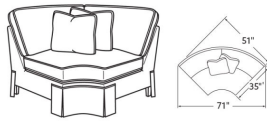

Corner Sofa (87W)

Outside: 87W x 35D x 37H

Inside: 67W x 21.5D

7710-39L Corner Sofa Chaise (80w)

Hudson / 7710-39L

Corner Sofa Chaise (80W)

Outside: 80W x 35D x 37H

Inside: 67W x 21.5D

7710-39R Corner Sofa Chaise (80w)

Hudson / 7710-39R

Corner Sofa Chaise (80W)

Outside: 80W x 35D x 37H

Inside: 67W x 21.5D

7711-L One Arm Sofa (76w)

Hudson / 7711-L

One Arm Sofa (76W)

Outside: 76W x 35D x 37H

Inside: 68W x 21.5D

7711-R One Arm Sofa (76w)

Hudson / 7711-R

One Arm Sofa (76W)

Outside: 76W x 35D x 37H

Inside: 68W x 21.5D

7712 Corner Chair (35w)

Hudson / 7712
Corner Chair (35W)
Outside: 35W x 35D x 37H
Inside: 21.5W x 21.5D

7713 Curve (71w)

Hudson / 7713
Curved Corner (71W)
Outside: 71W x 35D x 37H
Inside: 0W x 21.5D

7714-L One Arm Loveseat (53w)