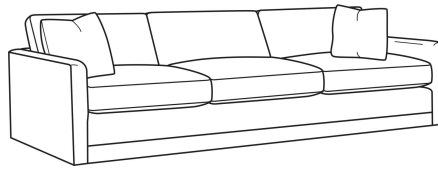

**Big Easy / L7000-41**

DESCRIPTION:	Extra Long Sofa (107W)
OUTSIDE:	107"W x 39"D x 33"H
INSIDE:	99"W x 24.5"D
SEAT:	20"H
ARM:	25"H
BACK RAIL:	25"H
COM:	Plain: 245 sq ft
WEIGHT:	185 lbs

**L** = available in leather

**Standard Features:**

Box Border Back

Weltless

May be shown with optional features

**BIG EASY**

Standard Seat Cushion: Comfort Down Seat

Standard Back Pillow: Comfort Down Back

Also available:

Big Easy / 7000-00  
Sofa (83W)  
Outside: 83W x 39D x 33H  
Inside: 75W x 24.5D

Big Easy / 7000-01  
Long Sofa (95W)  
Outside: 95W x 39D x 33H  
Inside: 87W x 24.5D

Big Easy / 7000-04  
Loveseat (58W)  
Outside: 58W x 39D x 33H  
Inside: 50W x 24.5D

Big Easy / 7000-22  
Apt Sofa (71W)  
Outside: 71W x 39D x 33H  
Inside: 63W x 24.5D

Big Easy / 7000-41  
Extra Long Sofa (107W)  
Outside: 107W x 39D x 33H  
Inside: 99W x 24.5D

Big Easy / 7000-49  
Chair & 1/2 Chaise (48W)  
Outside: 48W x 64D x 33H  
Inside: 38W x 49D