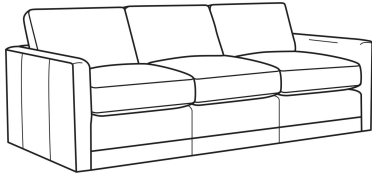

**Big Easy / L7000-41**

DESCRIPTION:	Extra Long Sofa (107W)
OUTSIDE:	107"W x 39"D x 33"H
INSIDE:	99"W x 24.5"D
SEAT:	20"H
ARM:	25"H
BACK RAIL:	25"H
COM:	Plain: 245 sq ft
WEIGHT:	185 lbs

**L** = available in leather

**Standard Features:**

Box Border Back

Weltless

May be shown with optional features

**BIG EASY**

Standard Seat Cushion: Comfort Down Seat

Standard Back Pillow: Comfort Down Back

Also available:

Big Easy / 7000-00  
Sofa (83W)  
Outside: 83W x 39D x 33H  
Inside: 75W x 24.5D

Big Easy / 7000-01  
Long Sofa (95W)  
Outside: 95W x 39D x 33H  
Inside: 87W x 24.5D

Big Easy / 7000-04  
Loveseat (58W)  
Outside: 58W x 39D x 33H  
Inside: 50W x 24.5D

Big Easy / 7000-22  
Apt Sofa (71W)  
Outside: 71W x 39D x 33H  
Inside: 63W x 24.5D

Big Easy / 7000-41  
Extra Long Sofa (107W)  
Outside: 107W x 39D x 33H  
Inside: 99W x 24.5D

Big Easy / 7000-49  
Chair & 1/2 Chaise (48W)  
Outside: 48W x 64D x 33H  
Inside: 38W x 49D