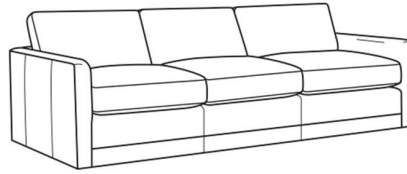

**Standard Features:**

Box Border Back

Weltless

May be shown with optional features

**BIG EASY**

Standard Seat Cushion: Comfort Down Seat

Standard Back Pillow: Comfort Down Back

Also available:

Big Easy / 7000-00  
Sofa (83W)  
Outside: 83W x 39D x 33H  
Inside: 75W x 24.5D

Big Easy / 7000-01  
Long Sofa (95W)  
Outside: 95W x 39D x 33H  
Inside: 87W x 24.5D

Big Easy / 7000-04  
Loveseat (58W)  
Outside: 58W x 39D x 33H  
Inside: 50W x 24.5D

Big Easy / 7000-22  
Apt Sofa (71W)  
Outside: 71W x 39D x 33H  
Inside: 63W x 24.5D

Big Easy / 7000-41  
Extra Long Sofa (107W)  
Outside: 107W x 39D x 33H  
Inside: 99W x 24.5D

Big Easy / 7000-49  
Chair & 1/2 Chaise (48W)  
Outside: 48W x 64D x 33H  
Inside: 38W x 49D

Big Easy / L7000-00  
Leather Sofa (83W)  
Outside: 83W x 39D x 33H  
Inside: 75W x 24.5D

Big Easy / L7000-01  
Leather Long Sofa (95W)  
Outside: 95W x 39D x 33H  
Inside: 87W x 24.5D

Big Easy / L7000-04  
Leather Loveseat (58W)  
Outside: 58W x 39D x 33H  
Inside: 50W x 24.5D