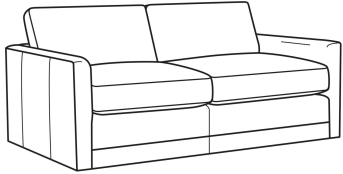

**Standard Features:**

Box Border Back

Weltless

May be shown with optional features

**BIG EASY**

Standard Seat Cushion: Comfort Down Seat

Standard Back Pillow: Comfort Down Back

Also available:

Big Easy / 7000-00  
Sofa (83W)  
Outside: 83W x 39D x 33H  
Inside: 75W x 24.5D

Big Easy / 7000-01  
Long Sofa (95W)  
Outside: 95W x 39D x 33H  
Inside: 87W x 24.5D

Big Easy / 7000-04  
Loveseat (58W)  
Outside: 58W x 39D x 33H  
Inside: 50W x 24.5D

Big Easy / 7000-22  
Apt Sofa (71W)  
Outside: 71W x 39D x 33H  
Inside: 63W x 24.5D

Big Easy / 7000-41  
Extra Long Sofa (107W)  
Outside: 107W x 39D x 33H  
Inside: 99W x 24.5D

Big Easy / 7000-49  
Chair & 1/2 Chaise (48W)  
Outside: 48W x 64D x 33H  
Inside: 38W x 49D

Big Easy / L7000-00  
Leather Sofa (83W)  
Outside: 83W x 39D x 33H  
Inside: 75W x 24.5D

Big Easy / L7000-01  
Leather Long Sofa (95W)  
Outside: 95W x 39D x 33H  
Inside: 87W x 24.5D

Big Easy / L7000-04  
Leather Loveseat (58W)  
Outside: 58W x 39D x 33H  
Inside: 50W x 24.5D