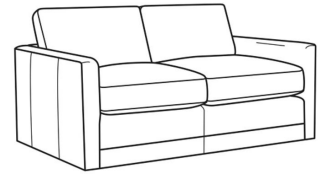

**Standard Features:**

Box Border Back

Weltless

May be shown with optional features

**BIG EASY**

Standard Seat Cushion: Comfort Down Seat

Standard Back Pillow: Comfort Down Back

Also available:

Big Easy / 7000-00  
Sofa (83W)  
Outside: 83W x 39D x 33H  
Inside: 75W x 24.5D

Big Easy / 7000-01  
Long Sofa (95W)  
Outside: 95W x 39D x 33H  
Inside: 87W x 24.5D

Big Easy / 7000-04  
Loveseat (58W)  
Outside: 58W x 39D x 33H  
Inside: 50W x 24.5D

Big Easy / 7000-22  
Apt Sofa (71W)  
Outside: 71W x 39D x 33H  
Inside: 63W x 24.5D

Big Easy / 7000-41  
Extra Long Sofa (107W)  
Outside: 107W x 39D x 33H  
Inside: 99W x 24.5D

Big Easy / 7000-49  
Chair & 1/2 Chaise (48W)  
Outside: 48W x 64D x 33H  
Inside: 38W x 49D

Big Easy / L7000-00  
Leather Sofa (83W)  
Outside: 83W x 39D x 33H  
Inside: 75W x 24.5D

Big Easy / L7000-01  
Leather Long Sofa (95W)  
Outside: 95W x 39D x 33H  
Inside: 87W x 24.5D

Big Easy / L7000-04  
Leather Loveseat (58W)  
Outside: 58W x 39D x 33H  
Inside: 50W x 24.5D