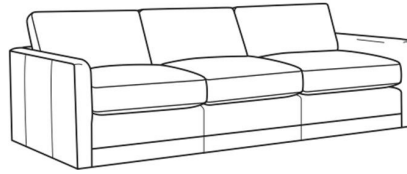

Big Easy / L7000-04

DESCRIPTION:	Loveseat (58W)
OUTSIDE:	58"W x 39"D x 33"H
INSIDE:	50"W x 24.5"D
SEAT:	20"H
ARM:	25"H
BACK RAIL:	25"H
COM:	Plain: 154 sq ft
WEIGHT:	130 lbs

L = available in leather

Standard Features:

Box Border Back

Weltless

May be shown with optional features

BIG EASY

Standard Seat Cushion: Comfort Down Seat

Standard Back Pillow: Comfort Down Back

Also available:

Big Easy / 7000-00
Sofa (83W)
Outside: 83W x 39D x 33H
Inside: 75W x 24.5D

Big Easy / 7000-01
Long Sofa (95W)
Outside: 95W x 39D x 33H
Inside: 87W x 24.5D

Big Easy / 7000-04
Loveseat (58W)
Outside: 58W x 39D x 33H
Inside: 50W x 24.5D

Big Easy / 7000-22
Apt Sofa (71W)
Outside: 71W x 39D x 33H
Inside: 63W x 24.5D

Big Easy / 7000-41
Extra Long Sofa (107W)
Outside: 107W x 39D x 33H
Inside: 99W x 24.5D

Big Easy / 7000-49
Chair & 1/2 Chaise (48W)
Outside: 48W x 64D x 33H
Inside: 38W x 49D

Big Easy / L7000-00
Leather Sofa (83W)
Outside: 83W x 39D x 33H
Inside: 75W x 24.5D