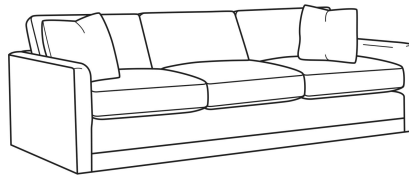

Big Easy / L7000-04

DESCRIPTION:	Loveseat (58W)
OUTSIDE:	58"W x 39"D x 33"H
INSIDE:	50"W x 24.5"D
SEAT:	20"H
ARM:	25"H
BACK RAIL:	25"H
COM:	Plain: 154 sq ft
WEIGHT:	130 lbs

L = available in leather

Standard Features:

Box Border Back

Weltless

May be shown with optional features

BIG EASY

Standard Seat Cushion: Comfort Down Seat

Standard Back Pillow: Comfort Down Back

Also available:

Big Easy / 7000-00
Sofa (83W)
Outside: 83W x 39D x 33H
Inside: 75W x 24.5D

Big Easy / 7000-01
Long Sofa (95W)
Outside: 95W x 39D x 33H
Inside: 87W x 24.5D

Big Easy / 7000-04
Loveseat (58W)
Outside: 58W x 39D x 33H
Inside: 50W x 24.5D

Big Easy / 7000-22
Apt Sofa (71W)
Outside: 71W x 39D x 33H
Inside: 63W x 24.5D

Big Easy / 7000-41
Extra Long Sofa (107W)
Outside: 107W x 39D x 33H
Inside: 99W x 24.5D

Big Easy / 7000-49
Chair & 1/2 Chaise (48W)
Outside: 48W x 64D x 33H
Inside: 38W x 49D

Big Easy / L7000-00
Leather Sofa (83W)
Outside: 83W x 39D x 33H
Inside: 75W x 24.5D