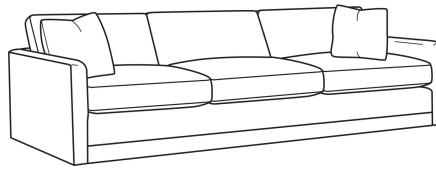

Big Easy / L7000-04

DESCRIPTION:	Loveseat (58W)
OUTSIDE:	58"W x 39"D x 33"H
INSIDE:	50"W x 24.5"D
SEAT:	20"H
ARM:	25"H
BACK RAIL:	25"H
COM:	Plain: 154 sq ft
WEIGHT:	130 lbs

L = available in leather

Standard Features:

Box Border Back

Weltless

May be shown with optional features

BIG EASY

Standard Seat Cushion: Comfort Down Seat

Standard Back Pillow: Comfort Down Back

Also available:

Big Easy / 7000-00
Sofa (83W)
Outside: 83W x 39D x 33H
Inside: 75W x 24.5D

Big Easy / 7000-01
Long Sofa (95W)
Outside: 95W x 39D x 33H
Inside: 87W x 24.5D

Big Easy / 7000-04
Loveseat (58W)
Outside: 58W x 39D x 33H
Inside: 50W x 24.5D

Big Easy / 7000-22
Apt Sofa (71W)
Outside: 71W x 39D x 33H
Inside: 63W x 24.5D

Big Easy / 7000-41
Extra Long Sofa (107W)
Outside: 107W x 39D x 33H
Inside: 99W x 24.5D

Big Easy / 7000-49
Chair & 1/2 Chaise (48W)
Outside: 48W x 64D x 33H
Inside: 38W x 49D

Big Easy / L7000-00
Leather Sofa (83W)
Outside: 83W x 39D x 33H
Inside: 75W x 24.5D