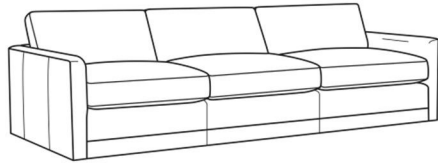

Box Border Back

Weltless

May be shown with optional features

BIG EASY

Standard Seat Cushion: Comfort Down Seat

Standard Back Pillow: Comfort Down Back

Also available:

Big Easy / 7000-00
Sofa (83W)
Outside: 83W x 39D x 33H
Inside: 75W x 24.5D

Big Easy / 7000-01
Long Sofa (95W)
Outside: 95W x 39D x 33H
Inside: 87W x 24.5D

Big Easy / 7000-04
Loveseat (58W)
Outside: 58W x 39D x 33H
Inside: 50W x 24.5D

Big Easy / 7000-22
Apt Sofa (71W)
Outside: 71W x 39D x 33H
Inside: 63W x 24.5D

Big Easy / 7000-41
Extra Long Sofa (107W)
Outside: 107W x 39D x 33H
Inside: 99W x 24.5D

Big Easy / 7000-49
Chair & 1/2 Chaise (48W)
Outside: 48W x 64D x 33H
Inside: 38W x 49D

Big Easy / L7000-00
Leather Sofa (83W)
Outside: 83W x 39D x 33H
Inside: 75W x 24.5D

Big Easy / L7000-01
Leather Long Sofa (95W)
Outside: 95W x 39D x 33H
Inside: 87W x 24.5D

Big Easy / L7000-22
Leather Apt Sofa (71W)
Outside: 71W x 39D x 33H
Inside: 63W x 24.5D

Big Easy / L7000-41
Leather Extra Long Sofa (107W)
Outside: 107W x 39D x 33H
Inside: 99W x 24.5D