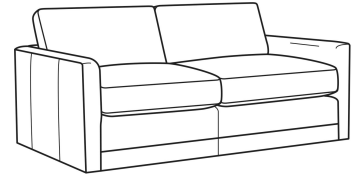

Box Border Back

Weltless

May be shown with optional features

BIG EASY

Standard Seat Cushion: Comfort Down Seat

Standard Back Pillow: Comfort Down Back

Also available:

Big Easy / 7000-00
Sofa (83W)
Outside: 83W x 39D x 33H
Inside: 75W x 24.5D

Big Easy / 7000-01
Long Sofa (95W)
Outside: 95W x 39D x 33H
Inside: 87W x 24.5D

Big Easy / 7000-04
Loveseat (58W)
Outside: 58W x 39D x 33H
Inside: 50W x 24.5D

Big Easy / 7000-22
Apt Sofa (71W)
Outside: 71W x 39D x 33H
Inside: 63W x 24.5D

Big Easy / 7000-41
Extra Long Sofa (107W)
Outside: 107W x 39D x 33H
Inside: 99W x 24.5D

Big Easy / 7000-49
Chair & 1/2 Chaise (48W)
Outside: 48W x 64D x 33H
Inside: 38W x 49D

Big Easy / L7000-00
Leather Sofa (83W)
Outside: 83W x 39D x 33H
Inside: 75W x 24.5D

Big Easy / L7000-01
Leather Long Sofa (95W)
Outside: 95W x 39D x 33H
Inside: 87W x 24.5D

Big Easy / L7000-22
Leather Apt Sofa (71W)
Outside: 71W x 39D x 33H
Inside: 63W x 24.5D

Big Easy / L7000-41
Leather Extra Long Sofa (107W)
Outside: 107W x 39D x 33H
Inside: 99W x 24.5D