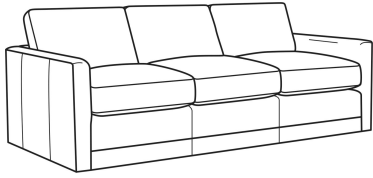

Big Easy / L7000-04

DESCRIPTION:	Loveseat (58W)
OUTSIDE:	58"W x 39"D x 33"H
INSIDE:	50"W x 24.5"D
SEAT:	20"H
ARM:	25"H
BACK RAIL:	25"H
COM:	Plain: 154 sq ft
WEIGHT:	130 lbs

L = available in leather

Standard Features:

Box Border Back

Weltless

May be shown with optional features

BIG EASY

Standard Seat Cushion: Comfort Down Seat

Standard Back Pillow: Comfort Down Back

Also available:

Big Easy / 7000-00
Sofa (83W)
Outside: 83W x 39D x 33H
Inside: 75W x 24.5D

Big Easy / 7000-01
Long Sofa (95W)
Outside: 95W x 39D x 33H
Inside: 87W x 24.5D

Big Easy / 7000-04
Loveseat (58W)
Outside: 58W x 39D x 33H
Inside: 50W x 24.5D

Big Easy / 7000-22
Apt Sofa (71W)
Outside: 71W x 39D x 33H
Inside: 63W x 24.5D

Big Easy / 7000-41
Extra Long Sofa (107W)
Outside: 107W x 39D x 33H
Inside: 99W x 24.5D

Big Easy / 7000-49
Chair & 1/2 Chaise (48W)
Outside: 48W x 64D x 33H
Inside: 38W x 49D

Big Easy / L7000-00
Leather Sofa (83W)
Outside: 83W x 39D x 33H
Inside: 75W x 24.5D