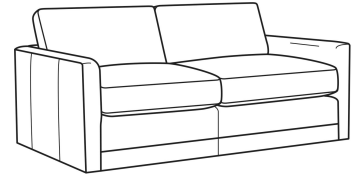

Big Easy / L7000-22
Leather Apt Sofa (71W)
Outside: 71W x 39D x 33H
Inside: 63W x 24.5D