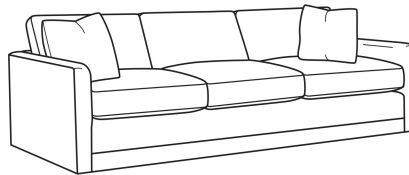

Big Easy / L7000-01

DESCRIPTION:	Long Sofa (95W)
OUTSIDE:	95"W x 39"D x 33"H
INSIDE:	87"W x 24.5"D
SEAT:	20"H
ARM:	25"H
BACK RAIL:	25"H
COM:	Plain: 225 sq ft
WEIGHT:	175 lbs

L = available in leather

Standard Features:

Box Border Back

Weltless

May be shown with optional features

BIG EASY

Standard Seat Cushion: Comfort Down Seat

Standard Back Pillow: Comfort Down Back

Also available:

Big Easy / 7000-00
Sofa (83W)
Outside: 83W x 39D x 33H
Inside: 75W x 24.5D

Big Easy / 7000-01
Long Sofa (95W)
Outside: 95W x 39D x 33H
Inside: 87W x 24.5D

Big Easy / 7000-04
Loveseat (58W)
Outside: 58W x 39D x 33H
Inside: 50W x 24.5D

Big Easy / 7000-22
Apt Sofa (71W)
Outside: 71W x 39D x 33H
Inside: 63W x 24.5D

Big Easy / 7000-41
Extra Long Sofa (107W)
Outside: 107W x 39D x 33H
Inside: 99W x 24.5D

Big Easy / 7000-49
Chair & 1/2 Chaise (48W)
Outside: 48W x 64D x 33H
Inside: 38W x 49D

Big Easy / L7000-00
Leather Sofa (83W)
Outside: 83W x 39D x 33H
Inside: 75W x 24.5D