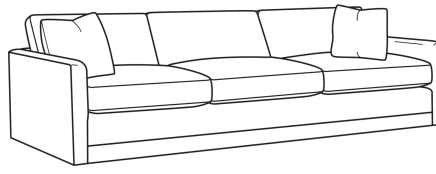

Big Easy / L7000-01

DESCRIPTION:	Long Sofa (95W)
OUTSIDE:	95"W x 39"D x 33"H
INSIDE:	87"W x 24.5"D
SEAT:	20"H
ARM:	25"H
BACK RAIL:	25"H
COM:	Plain: 225 sq ft
WEIGHT:	175 lbs

L = available in leather

Standard Features:

Box Border Back

Weltless

May be shown with optional features

BIG EASY

Standard Seat Cushion: Comfort Down Seat

Standard Back Pillow: Comfort Down Back

Also available:

Big Easy / 7000-00
Sofa (83W)
Outside: 83W x 39D x 33H
Inside: 75W x 24.5D

Big Easy / 7000-01
Long Sofa (95W)
Outside: 95W x 39D x 33H
Inside: 87W x 24.5D

Big Easy / 7000-04
Loveseat (58W)
Outside: 58W x 39D x 33H
Inside: 50W x 24.5D

Big Easy / 7000-22
Apt Sofa (71W)
Outside: 71W x 39D x 33H
Inside: 63W x 24.5D

Big Easy / 7000-41
Extra Long Sofa (107W)
Outside: 107W x 39D x 33H
Inside: 99W x 24.5D

Big Easy / 7000-49
Chair & 1/2 Chaise (48W)
Outside: 48W x 64D x 33H
Inside: 38W x 49D

Big Easy / L7000-00
Leather Sofa (83W)
Outside: 83W x 39D x 33H
Inside: 75W x 24.5D