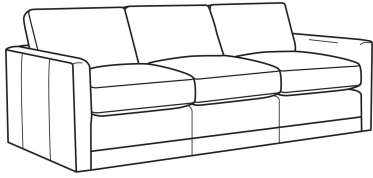

Big Easy / L7000-01

DESCRIPTION:	Long Sofa (95W)
OUTSIDE:	95"W x 39"D x 33"H
INSIDE:	87"W x 24.5"D
SEAT:	20"H
ARM:	25"H
BACK RAIL:	25"H
COM:	Plain: 225 sq ft
WEIGHT:	175 lbs

L = available in leather

Standard Features:

Box Border Back

Weltless

May be shown with optional features

BIG EASY

Standard Seat Cushion: Comfort Down Seat

Standard Back Pillow: Comfort Down Back

Also available:

Big Easy / 7000-00
Sofa (83W)
Outside: 83W x 39D x 33H
Inside: 75W x 24.5D

Big Easy / 7000-01
Long Sofa (95W)
Outside: 95W x 39D x 33H
Inside: 87W x 24.5D

Big Easy / 7000-04
Loveseat (58W)
Outside: 58W x 39D x 33H
Inside: 50W x 24.5D

Big Easy / 7000-22
Apt Sofa (71W)
Outside: 71W x 39D x 33H
Inside: 63W x 24.5D

Big Easy / 7000-41
Extra Long Sofa (107W)
Outside: 107W x 39D x 33H
Inside: 99W x 24.5D

Big Easy / 7000-49
Chair & 1/2 Chaise (48W)
Outside: 48W x 64D x 33H
Inside: 38W x 49D

Big Easy / L7000-00
Leather Sofa (83W)
Outside: 83W x 39D x 33H
Inside: 75W x 24.5D