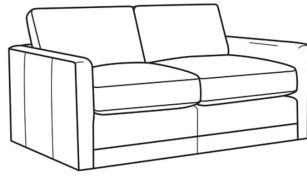

Big Easy / L7000-01

DESCRIPTION:	Long Sofa (95W)
OUTSIDE:	95"W x 39"D x 33"H
INSIDE:	87"W x 24.5"D
SEAT:	20"H
ARM:	25"H
BACK RAIL:	25"H
COM:	Plain: 225 sq ft
WEIGHT:	175 lbs

L = available in leather

Standard Features:

Box Border Back

Weltless

May be shown with optional features

BIG EASY

Standard Seat Cushion: Comfort Down Seat

Standard Back Pillow: Comfort Down Back

Also available:

Big Easy / 7000-00
Sofa (83W)
Outside: 83W x 39D x 33H
Inside: 75W x 24.5D

Big Easy / 7000-01
Long Sofa (95W)
Outside: 95W x 39D x 33H
Inside: 87W x 24.5D

Big Easy / 7000-04
Loveseat (58W)
Outside: 58W x 39D x 33H
Inside: 50W x 24.5D

Big Easy / 7000-22
Apt Sofa (71W)
Outside: 71W x 39D x 33H
Inside: 63W x 24.5D

Big Easy / 7000-41
Extra Long Sofa (107W)
Outside: 107W x 39D x 33H
Inside: 99W x 24.5D

Big Easy / 7000-49
Chair & 1/2 Chaise (48W)
Outside: 48W x 64D x 33H
Inside: 38W x 49D

Big Easy / L7000-00
Leather Sofa (83W)
Outside: 83W x 39D x 33H
Inside: 75W x 24.5D