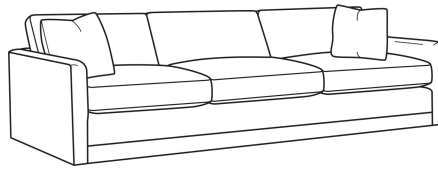

**Big Easy / L7000-00**

DESCRIPTION:	Sofa (83W)
OUTSIDE:	83"W x 39"D x 33"H
INSIDE:	75"W x 24.5"D
SEAT:	20"H
ARM:	25"H
BACK RAIL:	25"H
COM:	Plain: 205 sq ft
WEIGHT:	165 lbs

**L** = available in leather

**Standard Features:**

Box Border Back

Weltless

May be shown with optional features

**BIG EASY**

Standard Seat Cushion: Comfort Down Seat

Standard Back Pillow: Comfort Down Back

Also available:

Big Easy / 7000-00  
Sofa (83W)  
Outside: 83W x 39D x 33H  
Inside: 75W x 24.5D

Big Easy / 7000-01  
Long Sofa (95W)  
Outside: 95W x 39D x 33H  
Inside: 87W x 24.5D

Big Easy / 7000-04  
Loveseat (58W)  
Outside: 58W x 39D x 33H  
Inside: 50W x 24.5D

Big Easy / 7000-22  
Apt Sofa (71W)  
Outside: 71W x 39D x 33H  
Inside: 63W x 24.5D

Big Easy / 7000-41  
Extra Long Sofa (107W)  
Outside: 107W x 39D x 33H  
Inside: 99W x 24.5D

Big Easy / 7000-49  
Chair & 1/2 Chaise (48W)  
Outside: 48W x 64D x 33H  
Inside: 38W x 49D

Big Easy / L7000-01  
Leather Long Sofa (95W)  
Outside: 95W x 39D x 33H  
Inside: 87W x 24.5D