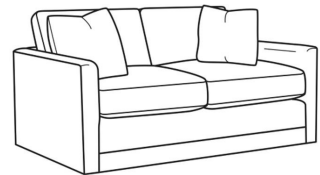

**Big Easy / L7000-00**

DESCRIPTION:	Sofa (83W)
OUTSIDE:	83"W x 39"D x 33"H
INSIDE:	75"W x 24.5"D
SEAT:	20"H
ARM:	25"H
BACK RAIL:	25"H
COM:	Plain: 205 sq ft
WEIGHT:	165 lbs

**L** = available in leather

**Standard Features:**

Box Border Back

Weltless

May be shown with optional features

**BIG EASY**

Standard Seat Cushion: Comfort Down Seat

Standard Back Pillow: Comfort Down Back

Also available:

Big Easy / 7000-00  
Sofa (83W)  
Outside: 83W x 39D x 33H  
Inside: 75W x 24.5D

Big Easy / 7000-01  
Long Sofa (95W)  
Outside: 95W x 39D x 33H  
Inside: 87W x 24.5D

Big Easy / 7000-04  
Loveseat (58W)  
Outside: 58W x 39D x 33H  
Inside: 50W x 24.5D

Big Easy / 7000-22  
Apt Sofa (71W)  
Outside: 71W x 39D x 33H  
Inside: 63W x 24.5D

Big Easy / 7000-41  
Extra Long Sofa (107W)  
Outside: 107W x 39D x 33H  
Inside: 99W x 24.5D

Big Easy / 7000-49  
Chair & 1/2 Chaise (48W)  
Outside: 48W x 64D x 33H  
Inside: 38W x 49D

Big Easy / L7000-01  
Leather Long Sofa (95W)  
Outside: 95W x 39D x 33H  
Inside: 87W x 24.5D