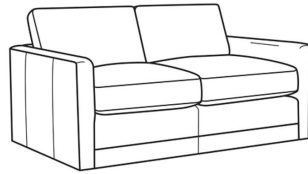

**Big Easy / L7000-00**

DESCRIPTION:	Sofa (83W)
OUTSIDE:	83"W x 39"D x 33"H
INSIDE:	75"W x 24.5"D
SEAT:	20"H
ARM:	25"H
BACK RAIL:	25"H
COM:	Plain: 205 sq ft
WEIGHT:	165 lbs

**L** = available in leather

**Standard Features:**

Box Border Back

Weltless

May be shown with optional features

**BIG EASY**

Standard Seat Cushion: Comfort Down Seat

Standard Back Pillow: Comfort Down Back

Also available:

Big Easy / 7000-00  
Sofa (83W)  
Outside: 83W x 39D x 33H  
Inside: 75W x 24.5D

Big Easy / 7000-01  
Long Sofa (95W)  
Outside: 95W x 39D x 33H  
Inside: 87W x 24.5D

Big Easy / 7000-04  
Loveseat (58W)  
Outside: 58W x 39D x 33H  
Inside: 50W x 24.5D

Big Easy / 7000-22  
Apt Sofa (71W)  
Outside: 71W x 39D x 33H  
Inside: 63W x 24.5D

Big Easy / 7000-41  
Extra Long Sofa (107W)  
Outside: 107W x 39D x 33H  
Inside: 99W x 24.5D

Big Easy / 7000-49  
Chair & 1/2 Chaise (48W)  
Outside: 48W x 64D x 33H  
Inside: 38W x 49D

Big Easy / L7000-01  
Leather Long Sofa (95W)  
Outside: 95W x 39D x 33H  
Inside: 87W x 24.5D