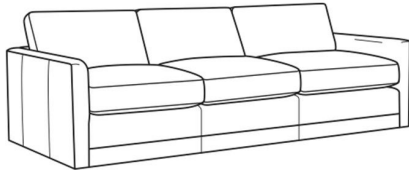

**Big Easy / L7000-00**

DESCRIPTION:	Sofa (83W)
OUTSIDE:	83"W x 39"D x 33"H
INSIDE:	75"W x 24.5"D
SEAT:	20"H
ARM:	25"H
BACK RAIL:	25"H
COM:	Plain: 205 sq ft
WEIGHT:	165 lbs

**L** = available in leather

**Standard Features:**

Box Border Back

Weltless

May be shown with optional features

**BIG EASY**

Standard Seat Cushion: Comfort Down Seat

Standard Back Pillow: Comfort Down Back

Also available:

Big Easy / 7000-00  
Sofa (83W)  
Outside: 83W x 39D x 33H  
Inside: 75W x 24.5D

Big Easy / 7000-01  
Long Sofa (95W)  
Outside: 95W x 39D x 33H  
Inside: 87W x 24.5D

Big Easy / 7000-04  
Loveseat (58W)  
Outside: 58W x 39D x 33H  
Inside: 50W x 24.5D

Big Easy / 7000-22  
Apt Sofa (71W)  
Outside: 71W x 39D x 33H  
Inside: 63W x 24.5D

Big Easy / 7000-41  
Extra Long Sofa (107W)  
Outside: 107W x 39D x 33H  
Inside: 99W x 24.5D

Big Easy / 7000-49  
Chair & 1/2 Chaise (48W)  
Outside: 48W x 64D x 33H  
Inside: 38W x 49D

Big Easy / L7000-01  
Leather Long Sofa (95W)  
Outside: 95W x 39D x 33H  
Inside: 87W x 24.5D