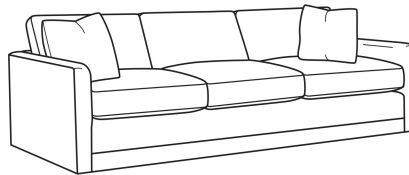

**Big Easy / L7000-00**

DESCRIPTION:	Sofa (83W)
OUTSIDE:	83"W x 39"D x 33"H
INSIDE:	75"W x 24.5"D
SEAT:	20"H
ARM:	25"H
BACK RAIL:	25"H
COM:	Plain: 205 sq ft
WEIGHT:	165 lbs

**L** = available in leather

**Standard Features:**

Box Border Back

Weltless

May be shown with optional features

**BIG EASY**

Standard Seat Cushion: Comfort Down Seat

Standard Back Pillow: Comfort Down Back

Also available:

Big Easy / 7000-00  
Sofa (83W)  
Outside: 83W x 39D x 33H  
Inside: 75W x 24.5D

Big Easy / 7000-01  
Long Sofa (95W)  
Outside: 95W x 39D x 33H  
Inside: 87W x 24.5D

Big Easy / 7000-04  
Loveseat (58W)  
Outside: 58W x 39D x 33H  
Inside: 50W x 24.5D

Big Easy / 7000-22  
Apt Sofa (71W)  
Outside: 71W x 39D x 33H  
Inside: 63W x 24.5D