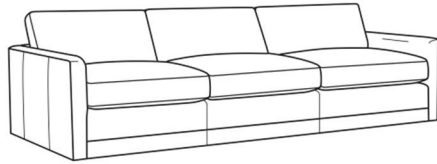

Big Easy / L7000-41
Leather Extra Long Sofa (107W)
Outside: 107W x 39D x 33H
Inside: 99W x 24.5D