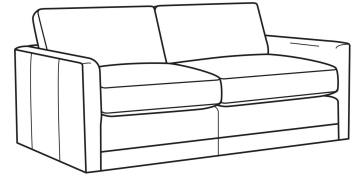

Big Easy / L7000-22
Leather Apt Sofa (71W)
Outside: 71W x 39D x 33H
Inside: 63W x 24.5D