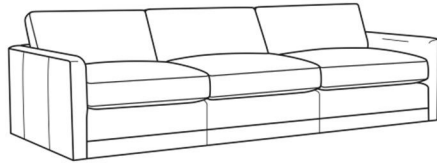

L = available in leather

Standard Features:

Box Border Back

Weltless

May be shown with optional features

BIG EASY

Standard Seat Cushion: Comfort Down Seat

Standard Back Pillow: Comfort Down Back

Also available:

Big Easy / 7000-00
Sofa (83W)
Outside: 83W x 39D x 33H
Inside: 75W x 24.5D

Big Easy / 7000-01
Long Sofa (95W)
Outside: 95W x 39D x 33H
Inside: 87W x 24.5D

Big Easy / 7000-04
Loveseat (58W)
Outside: 58W x 39D x 33H
Inside: 50W x 24.5D

Big Easy / 7000-22
Apt Sofa (71W)
Outside: 71W x 39D x 33H
Inside: 63W x 24.5D

Big Easy / 7000-49
Chair & 1/2 Chaise (48W)
Outside: 48W x 64D x 33H
Inside: 38W x 49D

Big Easy / L7000-00
Leather Sofa (83W)
Outside: 83W x 39D x 33H
Inside: 75W x 24.5D

Big Easy / L7000-01
Leather Long Sofa (95W)
Outside: 95W x 39D x 33H
Inside: 87W x 24.5D

Big Easy / L7000-04
Leather Loveseat (58W)
Outside: 58W x 39D x 33H
Inside: 50W x 24.5D

Big Easy / L7000-22
Leather Apt Sofa (71W)
Outside: 71W x 39D x 33H
Inside: 63W x 24.5D