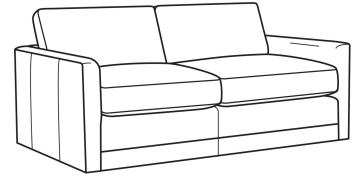

L = available in leather

Standard Features:

Box Border Back

Weltless

May be shown with optional features

BIG EASY

Standard Seat Cushion: Comfort Down Seat

Standard Back Pillow: Comfort Down Back

Also available:

Big Easy / 7000-00
Sofa (83W)
Outside: 83W x 39D x 33H
Inside: 75W x 24.5D

Big Easy / 7000-01
Long Sofa (95W)
Outside: 95W x 39D x 33H
Inside: 87W x 24.5D

Big Easy / 7000-04
Loveseat (58W)
Outside: 58W x 39D x 33H
Inside: 50W x 24.5D

Big Easy / 7000-22
Apt Sofa (71W)
Outside: 71W x 39D x 33H
Inside: 63W x 24.5D

Big Easy / 7000-49
Chair & 1/2 Chaise (48W)
Outside: 48W x 64D x 33H
Inside: 38W x 49D

Big Easy / L7000-00
Leather Sofa (83W)
Outside: 83W x 39D x 33H
Inside: 75W x 24.5D

Big Easy / L7000-01
Leather Long Sofa (95W)
Outside: 95W x 39D x 33H
Inside: 87W x 24.5D

Big Easy / L7000-04
Leather Loveseat (58W)
Outside: 58W x 39D x 33H
Inside: 50W x 24.5D

Big Easy / L7000-22
Leather Apt Sofa (71W)
Outside: 71W x 39D x 33H
Inside: 63W x 24.5D