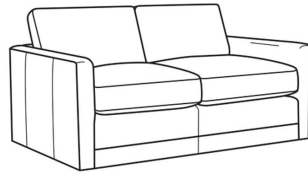

L = available in leather

Standard Features:

Box Border Back

Weltless

May be shown with optional features

BIG EASY

Standard Seat Cushion: Comfort Down Seat

Standard Back Pillow: Comfort Down Back

Also available:

Big Easy / 7000-00
Sofa (83W)
Outside: 83W x 39D x 33H
Inside: 75W x 24.5D

Big Easy / 7000-01
Long Sofa (95W)
Outside: 95W x 39D x 33H
Inside: 87W x 24.5D

Big Easy / 7000-04
Loveseat (58W)
Outside: 58W x 39D x 33H
Inside: 50W x 24.5D

Big Easy / 7000-22
Apt Sofa (71W)
Outside: 71W x 39D x 33H
Inside: 63W x 24.5D

Big Easy / 7000-49
Chair & 1/2 Chaise (48W)
Outside: 48W x 64D x 33H
Inside: 38W x 49D

Big Easy / L7000-00
Leather Sofa (83W)
Outside: 83W x 39D x 33H
Inside: 75W x 24.5D

Big Easy / L7000-01
Leather Long Sofa (95W)
Outside: 95W x 39D x 33H
Inside: 87W x 24.5D

Big Easy / L7000-04
Leather Loveseat (58W)
Outside: 58W x 39D x 33H
Inside: 50W x 24.5D

Big Easy / L7000-22
Leather Apt Sofa (71W)
Outside: 71W x 39D x 33H
Inside: 63W x 24.5D