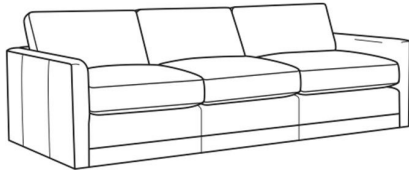

Big Easy / 7000-41

DESCRIPTION:	Extra Long Sofa (107W)
OUTSIDE:	107"W x 39"D x 33"H
INSIDE:	99"W x 24.5"D
SEAT:	20"H
ARM:	25"H
BACK RAIL:	25"H
THROW PILLOWS:	2 - 20"
COM:	Plain: 24.00 yds Repeat of 2-14": 30.00 yds Repeat of 15-27": 32.50 yds
WEIGHT:	170 lbs

L = available in leather

Standard Features:

Box Border Back

Weltless

May be shown with optional features

BIG EASY

Standard Seat Cushion: Comfort Down Seat

Standard Back Pillow: Comfort Down Back

Also available:

Big Easy / 7000-00
Sofa (83W)
Outside: 83W x 39D x 33H
Inside: 75W x 24.5D

Big Easy / 7000-01
Long Sofa (95W)
Outside: 95W x 39D x 33H
Inside: 87W x 24.5D

Big Easy / 7000-04
Loveseat (58W)
Outside: 58W x 39D x 33H
Inside: 50W x 24.5D

Big Easy / 7000-22
Apt Sofa (71W)
Outside: 71W x 39D x 33H
Inside: 63W x 24.5D

Big Easy / 7000-49
Chair & 1/2 Chaise (48W)
Outside: 48W x 64D x 33H
Inside: 38W x 49D

Big Easy / L7000-00
Leather Sofa (83W)
Outside: 83W x 39D x 33H
Inside: 75W x 24.5D