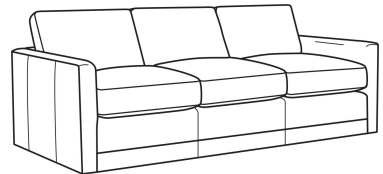

Big Easy / 7000-41

DESCRIPTION:	Extra Long Sofa (107W)
OUTSIDE:	107"W x 39"D x 33"H
INSIDE:	99"W x 24.5"D
SEAT:	20"H
ARM:	25"H
BACK RAIL:	25"H
THROW PILLOWS:	2 - 20"
COM:	Plain: 24.00 yds Repeat of 2-14": 30.00 yds Repeat of 15-27": 32.50 yds
WEIGHT:	170 lbs

L = available in leather

Standard Features:

Box Border Back

Weltless

May be shown with optional features

BIG EASY

Standard Seat Cushion: Comfort Down Seat

Standard Back Pillow: Comfort Down Back

Also available:

Big Easy / 7000-00
Sofa (83W)
Outside: 83W x 39D x 33H
Inside: 75W x 24.5D

Big Easy / 7000-01
Long Sofa (95W)
Outside: 95W x 39D x 33H
Inside: 87W x 24.5D

Big Easy / 7000-04
Loveseat (58W)
Outside: 58W x 39D x 33H
Inside: 50W x 24.5D

Big Easy / 7000-22
Apt Sofa (71W)
Outside: 71W x 39D x 33H
Inside: 63W x 24.5D

Big Easy / 7000-49
Chair & 1/2 Chaise (48W)
Outside: 48W x 64D x 33H
Inside: 38W x 49D

Big Easy / L7000-00
Leather Sofa (83W)
Outside: 83W x 39D x 33H
Inside: 75W x 24.5D