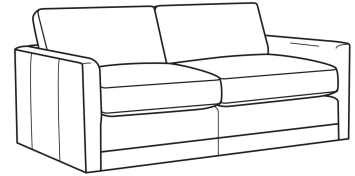

Big Easy / L7000-22
Leather Apt Sofa (71W)
Outside: 71W x 39D x 33H
Inside: 63W x 24.5D