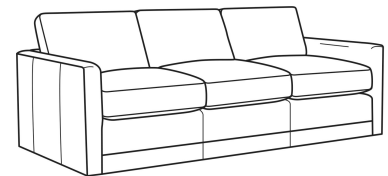

Big Easy / 7000-22

DESCRIPTION:	Apt Sofa (71W)
OUTSIDE:	71"W x 39"D x 33"H
INSIDE:	63"W x 24.5"D
SEAT:	20"H
ARM:	25"H
BACK RAIL:	25"H
THROW PILLOWS:	2 - 20"
COM:	Plain: 18.00 yds Repeat of 2-14": 22.50 yds Repeat of 15-27": 24.50 yds
WEIGHT:	150 lbs

L = available in leather

Standard Features:

Box Border Back

Weltless

May be shown with optional features

BIG EASY

Standard Seat Cushion: Comfort Down Seat

Standard Back Pillow: Comfort Down Back

Also available:

Big Easy / 7000-00
Sofa (83W)
Outside: 83W x 39D x 33H
Inside: 75W x 24.5D

Big Easy / 7000-01
Long Sofa (95W)
Outside: 95W x 39D x 33H
Inside: 87W x 24.5D

Big Easy / 7000-04
Loveseat (58W)
Outside: 58W x 39D x 33H
Inside: 50W x 24.5D

Big Easy / 7000-41
Extra Long Sofa (107W)
Outside: 107W x 39D x 33H
Inside: 99W x 24.5D

Big Easy / 7000-49
Chair & 1/2 Chaise (48W)
Outside: 48W x 64D x 33H
Inside: 38W x 49D

Big Easy / L7000-00
Leather Sofa (83W)
Outside: 83W x 39D x 33H
Inside: 75W x 24.5D