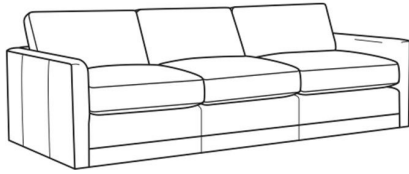

Big Easy / 7000-22

DESCRIPTION:	Apt Sofa (71W)
OUTSIDE:	71"W x 39"D x 33"H
INSIDE:	63"W x 24.5"D
SEAT:	20"H
ARM:	25"H
BACK RAIL:	25"H
THROW PILLOWS:	2 - 20"
COM:	Plain: 18.00 yds Repeat of 2-14": 22.50 yds Repeat of 15-27": 24.50 yds
WEIGHT:	150 lbs

L = available in leather

Standard Features:

Box Border Back

Weltless

May be shown with optional features

BIG EASY

Standard Seat Cushion: Comfort Down Seat

Standard Back Pillow: Comfort Down Back

Also available:

Big Easy / 7000-00
Sofa (83W)
Outside: 83W x 39D x 33H
Inside: 75W x 24.5D

Big Easy / 7000-01
Long Sofa (95W)
Outside: 95W x 39D x 33H
Inside: 87W x 24.5D

Big Easy / 7000-04
Loveseat (58W)
Outside: 58W x 39D x 33H
Inside: 50W x 24.5D

Big Easy / 7000-41
Extra Long Sofa (107W)
Outside: 107W x 39D x 33H
Inside: 99W x 24.5D

Big Easy / 7000-49
Chair & 1/2 Chaise (48W)
Outside: 48W x 64D x 33H
Inside: 38W x 49D

Big Easy / L7000-00
Leather Sofa (83W)
Outside: 83W x 39D x 33H
Inside: 75W x 24.5D