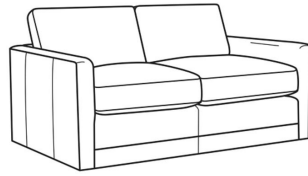

Big Easy / 7000-22

DESCRIPTION:	Apt Sofa (71W)
OUTSIDE:	71"W x 39"D x 33"H
INSIDE:	63"W x 24.5"D
SEAT:	20"H
ARM:	25"H
BACK RAIL:	25"H
THROW PILLOWS:	2 - 20"
COM:	Plain: 18.00 yds Repeat of 2-14": 22.50 yds Repeat of 15-27": 24.50 yds
WEIGHT:	150 lbs

Also available:

Big Easy / 7000-00
Sofa (83W)
Outside: 83W x 39D x 33H
Inside: 75W x 24.5D

Big Easy / 7000-01
Long Sofa (95W)
Outside: 95W x 39D x 33H
Inside: 87W x 24.5D

Big Easy / 7000-04
Loveseat (58W)
Outside: 58W x 39D x 33H
Inside: 50W x 24.5D

Big Easy / 7000-41
Extra Long Sofa (107W)
Outside: 107W x 39D x 33H
Inside: 99W x 24.5D

Big Easy / 7000-49
Chair & 1/2 Chaise (48W)
Outside: 48W x 64D x 33H
Inside: 38W x 49D

Big Easy / L7000-00
Leather Sofa (83W)
Outside: 83W x 39D x 33H
Inside: 75W x 24.5D

Big Easy / L7000-01
Leather Long Sofa (95W)
Outside: 95W x 39D x 33H
Inside: 87W x 24.5D

Big Easy / L7000-04
Leather Loveseat (58W)
Outside: 58W x 39D x 33H
Inside: 50W x 24.5D

Big Easy / L7000-22
Leather Apt Sofa (71W)
Outside: 71W x 39D x 33H
Inside: 63W x 24.5D