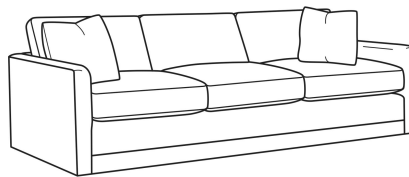

Big Easy / 7000-22

DESCRIPTION:	Apt Sofa (71W)
OUTSIDE:	71"W x 39"D x 33"H
INSIDE:	63"W x 24.5"D
SEAT:	20"H
ARM:	25"H
BACK RAIL:	25"H
THROW PILLOWS:	2 - 20"
COM:	Plain: 18.00 yds Repeat of 2-14": 22.50 yds Repeat of 15-27": 24.50 yds
WEIGHT:	150 lbs

L = available in leather

Standard Features:

Box Border Back

Weltless

May be shown with optional features

BIG EASY

Standard Seat Cushion: Comfort Down Seat

Standard Back Pillow: Comfort Down Back

Also available:

Big Easy / 7000-00
Sofa (83W)
Outside: 83W x 39D x 33H
Inside: 75W x 24.5D

Big Easy / 7000-01
Long Sofa (95W)
Outside: 95W x 39D x 33H
Inside: 87W x 24.5D

Big Easy / 7000-04
Loveseat (58W)
Outside: 58W x 39D x 33H
Inside: 50W x 24.5D

Big Easy / 7000-41
Extra Long Sofa (107W)
Outside: 107W x 39D x 33H
Inside: 99W x 24.5D

Big Easy / 7000-49
Chair & 1/2 Chaise (48W)
Outside: 48W x 64D x 33H
Inside: 38W x 49D

Big Easy / L7000-00
Leather Sofa (83W)
Outside: 83W x 39D x 33H
Inside: 75W x 24.5D