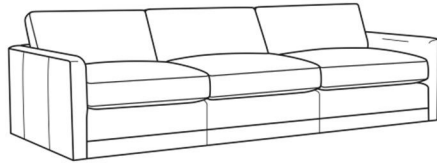

Big Easy / 7000-22

DESCRIPTION:	Apt Sofa (71W)
OUTSIDE:	71"W x 39"D x 33"H
INSIDE:	63"W x 24.5"D
SEAT:	20"H
ARM:	25"H
BACK RAIL:	25"H
THROW PILLOWS:	2 - 20"
COM:	Plain: 18.00 yds Repeat of 2-14": 22.50 yds Repeat of 15-27": 24.50 yds
WEIGHT:	150 lbs

Also available:

Big Easy / 7000-00
Sofa (83W)
Outside: 83W x 39D x 33H
Inside: 75W x 24.5D

Big Easy / 7000-01
Long Sofa (95W)
Outside: 95W x 39D x 33H
Inside: 87W x 24.5D

Big Easy / 7000-04
Loveseat (58W)
Outside: 58W x 39D x 33H
Inside: 50W x 24.5D

Big Easy / 7000-41
Extra Long Sofa (107W)
Outside: 107W x 39D x 33H
Inside: 99W x 24.5D

Big Easy / 7000-49
Chair & 1/2 Chaise (48W)
Outside: 48W x 64D x 33H
Inside: 38W x 49D

Big Easy / L7000-00
Leather Sofa (83W)
Outside: 83W x 39D x 33H
Inside: 75W x 24.5D

Big Easy / L7000-01
Leather Long Sofa (95W)
Outside: 95W x 39D x 33H
Inside: 87W x 24.5D

Big Easy / L7000-04
Leather Loveseat (58W)
Outside: 58W x 39D x 33H
Inside: 50W x 24.5D

Big Easy / L7000-22
Leather Apt Sofa (71W)
Outside: 71W x 39D x 33H
Inside: 63W x 24.5D