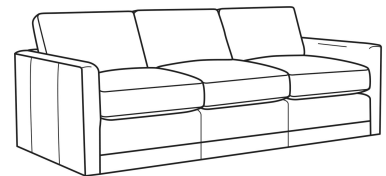

Big Easy / 7000-22

DESCRIPTION:	Apt Sofa (71W)
OUTSIDE:	71"W x 39"D x 33"H
INSIDE:	63"W x 24.5"D
SEAT:	20"H
ARM:	25"H
BACK RAIL:	25"H
THROW PILLOWS:	2 - 20"
COM:	Plain: 18.00 yds Repeat of 2-14": 22.50 yds Repeat of 15-27": 24.50 yds
WEIGHT:	150 lbs

L = available in leather

Standard Features:

Box Border Back

Weltless

May be shown with optional features

BIG EASY

Standard Seat Cushion: Comfort Down Seat

Standard Back Pillow: Comfort Down Back

Also available:

Big Easy / 7000-00
Sofa (83W)
Outside: 83W x 39D x 33H
Inside: 75W x 24.5D

Big Easy / 7000-01
Long Sofa (95W)
Outside: 95W x 39D x 33H
Inside: 87W x 24.5D

Big Easy / 7000-04
Loveseat (58W)
Outside: 58W x 39D x 33H
Inside: 50W x 24.5D

Big Easy / 7000-41
Extra Long Sofa (107W)
Outside: 107W x 39D x 33H
Inside: 99W x 24.5D

Big Easy / 7000-49
Chair & 1/2 Chaise (48W)
Outside: 48W x 64D x 33H
Inside: 38W x 49D

Big Easy / L7000-00
Leather Sofa (83W)
Outside: 83W x 39D x 33H
Inside: 75W x 24.5D