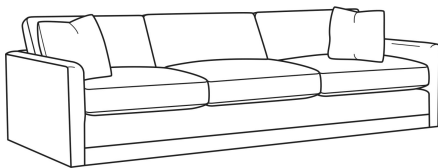

Big Easy / 7000-22

DESCRIPTION:	Apt Sofa (71W)
OUTSIDE:	71"W x 39"D x 33"H
INSIDE:	63"W x 24.5"D
SEAT:	20"H
ARM:	25"H
BACK RAIL:	25"H
THROW PILLOWS:	2 - 20"
COM:	Plain: 18.00 yds Repeat of 2-14": 22.50 yds Repeat of 15-27": 24.50 yds
WEIGHT:	150 lbs

L = available in leather

Standard Features:

Box Border Back

Weltless

May be shown with optional features

BIG EASY

Standard Seat Cushion: Comfort Down Seat

Standard Back Pillow: Comfort Down Back

Also available:

Big Easy / 7000-00
Sofa (83W)
Outside: 83W x 39D x 33H
Inside: 75W x 24.5D

Big Easy / 7000-01
Long Sofa (95W)
Outside: 95W x 39D x 33H
Inside: 87W x 24.5D

Big Easy / 7000-04
Loveseat (58W)
Outside: 58W x 39D x 33H
Inside: 50W x 24.5D

Big Easy / 7000-41
Extra Long Sofa (107W)
Outside: 107W x 39D x 33H
Inside: 99W x 24.5D

Big Easy / 7000-49
Chair & 1/2 Chaise (48W)
Outside: 48W x 64D x 33H
Inside: 38W x 49D

Big Easy / L7000-00
Leather Sofa (83W)
Outside: 83W x 39D x 33H
Inside: 75W x 24.5D