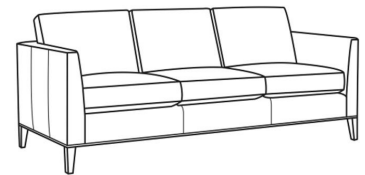

Eastport / L6770-05

DESCRIPTION:	Chair (32.5W)
OUTSIDE:	32.5"W x 35"D x 35"H
INSIDE:	23"W x 22.5"D
SEAT:	20"H
ARM:	28"H
BACK RAIL:	28"H
COM:	Plain: 101 sq ft
WEIGHT:	55 lbs

L = available in leather

Standard Features:

Loose Back

Box Border Back

Weltless

May be shown with optional features

EASTPORT

Standard Seat Cushion: Hallmark Seat

Standard Back Pillow: Fiber Back

Also available:

Eastport / 6770-07
Ottoman (27W X 21D)
Outside: 27W x 21D x 18H
Inside: 0W x 0D

Eastport / L6770-07
Leather Ottoman (27W X 21D)
Outside: 27W x 21D x 18H
Inside: 0W x 0D

Eastport / 6770-00
Sofa (85W)
Outside: 85W x 35D x 35H
Inside: 76.5W x 22.5D

Eastport / 6770-02
Apt Sofa (79W)
Outside: 79W x 35D x 35H
Inside: 70.5W x 22.5D

Eastport / 6770-05
Chair (32.5W)
Outside: 32.5W x 35D x 35H
Inside: 23W x 22.5D

Eastport / L6770-00
Leather Sofa (85W)
Outside: 85W x 35D x 35H
Inside: 76.5W x 22.5D