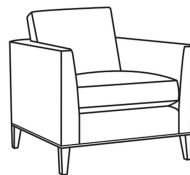

Eastport / L6770-05

DESCRIPTION:	Chair (32.5W)
OUTSIDE:	32.5"W x 35"D x 35"H
INSIDE:	23"W x 22.5"D
SEAT:	20"H
ARM:	28"H
BACK RAIL:	28"H
COM:	Plain: 101 sq ft
WEIGHT:	55 lbs

L = available in leather

Standard Features:

Loose Back

Box Border Back

Weltless

May be shown with optional features

EASTPORT

Standard Seat Cushion: Hallmark Seat

Standard Back Pillow: Fiber Back

Also available:

Eastport / 6770-07
Ottoman (27W X 21D)
Outside: 27W x 21D x 18H
Inside: 0W x 0D

Eastport / L6770-07
Leather Ottoman (27W X 21D)
Outside: 27W x 21D x 18H
Inside: 0W x 0D

Eastport / 6770-00
Sofa (85W)
Outside: 85W x 35D x 35H
Inside: 76.5W x 22.5D

Eastport / 6770-02
Apt Sofa (79W)
Outside: 79W x 35D x 35H
Inside: 70.5W x 22.5D

Eastport / 6770-05
Chair (32.5W)
Outside: 32.5W x 35D x 35H
Inside: 23W x 22.5D

Eastport / L6770-00
Leather Sofa (85W)
Outside: 85W x 35D x 35H
Inside: 76.5W x 22.5D