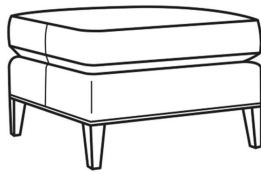

Eastport / L6770-05

DESCRIPTION:	Chair (32.5W)
OUTSIDE:	32.5"W x 35"D x 35"H
INSIDE:	23"W x 22.5"D
SEAT:	20"H
ARM:	28"H
BACK RAIL:	28"H
COM:	Plain: 101 sq ft
WEIGHT:	55 lbs

L = available in leather

Standard Features:

Loose Back

Box Border Back

Weltless

May be shown with optional features

EASTPORT

Standard Seat Cushion: Hallmark Seat

Standard Back Pillow: Fiber Back

Also available:

Eastport / 6770-07
Ottoman (27W X 21D)
Outside: 27W x 21D x 18H
Inside: 0W x 0D

Eastport / L6770-07
Leather Ottoman (27W X 21D)
Outside: 27W x 21D x 18H
Inside: 0W x 0D

Eastport / 6770-00
Sofa (85W)
Outside: 85W x 35D x 35H
Inside: 76.5W x 22.5D