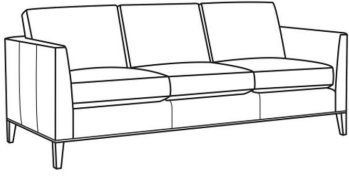

Eastport / L6770-05

DESCRIPTION:	Chair (32.5W)
OUTSIDE:	32.5"W x 35"D x 35"H
INSIDE:	23"W x 22.5"D
SEAT:	20"H
ARM:	28"H
BACK RAIL:	28"H
COM:	Plain: 101 sq ft
WEIGHT:	55 lbs

L = available in leather

Standard Features:

Loose Back

Box Border Back

Weltless

May be shown with optional features

EASTPORT

Standard Seat Cushion: Hallmark Seat

Standard Back Pillow: Fiber Back

Also available:

Eastport / 6770-07
Ottoman (27W X 21D)
Outside: 27W x 21D x 18H
Inside: 0W x 0D

Eastport / L6770-07
Leather Ottoman (27W X 21D)
Outside: 27W x 21D x 18H
Inside: 0W x 0D

Eastport / 6770-00
Sofa (85W)
Outside: 85W x 35D x 35H
Inside: 76.5W x 22.5D

Eastport / 6770-02
Apt Sofa (79W)
Outside: 79W x 35D x 35H
Inside: 70.5W x 22.5D

Eastport / 6770-05
Chair (32.5W)
Outside: 32.5W x 35D x 35H
Inside: 23W x 22.5D

Eastport / L6770-00
Leather Sofa (85W)
Outside: 85W x 35D x 35H
Inside: 76.5W x 22.5D