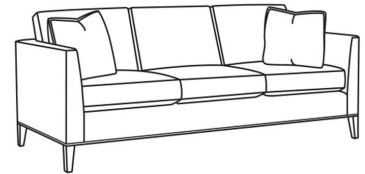

Eastport / L6770-05

DESCRIPTION:	Chair (32.5W)
OUTSIDE:	32.5"W x 35"D x 35"H
INSIDE:	23"W x 22.5"D
SEAT:	20"H
ARM:	28"H
BACK RAIL:	28"H
COM:	Plain: 101 sq ft
WEIGHT:	55 lbs

L = available in leather

Standard Features:

Loose Back

Box Border Back

Weltless

May be shown with optional features

EASTPORT

Standard Seat Cushion: Hallmark Seat

Standard Back Pillow: Fiber Back

Also available:

Eastport / 6770-07
Ottoman (27W X 21D)
Outside: 27W x 21D x 18H
Inside: 0W x 0D

Eastport / L6770-07
Leather Ottoman (27W X 21D)
Outside: 27W x 21D x 18H
Inside: 0W x 0D

Eastport / 6770-00
Sofa (85W)
Outside: 85W x 35D x 35H
Inside: 76.5W x 22.5D