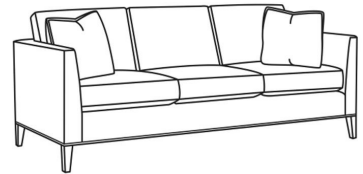

**Eastport / 6770-05**

DESCRIPTION: Chair (32.5W)  
 OUTSIDE: 32.5"W x 35"D x 35"H  
 INSIDE: 23"W x 22.5"D  
 SEAT: 20"H  
 ARM: 28"H  
 BACK RAIL: 28"H  
 COM: Plain: 8.00 yds  
 Repeat of 2-14": 10.00 yds  
 Repeat of 15-27": 11.00 yds  
 WEIGHT: 55 lbs

**L** = available in leather

**Standard Features:**

Loose Back

Box Border Back

Weltless

May be shown with optional features

**EASTPORT**

Standard Seat Cushion: Hallmark Seat

Standard Back Pillow: Fiber Back

Also available:

Eastport / 6770-07  
 Ottoman (27W X 21D)  
 Outside: 27W x 21D x 18H  
 Inside: 0W x 0D

Eastport / L6770-07  
 Leather Ottoman (27W X 21D)  
 Outside: 27W x 21D x 18H  
 Inside: 0W x 0D

Eastport / 6770-00  
 Sofa (85W)  
 Outside: 85W x 35D x 35H  
 Inside: 76.5W x 22.5D

Eastport / 6770-02  
 Apt Sofa (79W)  
 Outside: 79W x 35D x 35H  
 Inside: 70.5W x 22.5D

Eastport / L6770-00  
 Leather Sofa (85W)  
 Outside: 85W x 35D x 35H  
 Inside: 76.5W x 22.5D