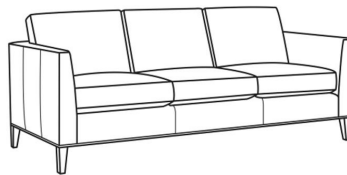

**Eastport / 6770-05**

DESCRIPTION: Chair (32.5W)  
 OUTSIDE: 32.5"W x 35"D x 35"H  
 INSIDE: 23"W x 22.5"D  
 SEAT: 20"H  
 ARM: 28"H  
 BACK RAIL: 28"H  
 COM: Plain: 8.00 yds  
 Repeat of 2-14": 10.00 yds  
 Repeat of 15-27": 11.00 yds  
 WEIGHT: 55 lbs

**L** = available in leather

**Standard Features:**

Loose Back

Box Border Back

Weltless

May be shown with optional features

**EASTPORT**

Standard Seat Cushion: Hallmark Seat

Standard Back Pillow: Fiber Back

Also available:

Eastport / 6770-07  
 Ottoman (27W X 21D)  
 Outside: 27W x 21D x 18H  
 Inside: 0W x 0D

Eastport / L6770-07  
 Leather Ottoman (27W X 21D)  
 Outside: 27W x 21D x 18H  
 Inside: 0W x 0D

Eastport / 6770-00  
 Sofa (85W)  
 Outside: 85W x 35D x 35H  
 Inside: 76.5W x 22.5D

Eastport / 6770-02  
 Apt Sofa (79W)  
 Outside: 79W x 35D x 35H  
 Inside: 70.5W x 22.5D

Eastport / L6770-00  
 Leather Sofa (85W)  
 Outside: 85W x 35D x 35H  
 Inside: 76.5W x 22.5D