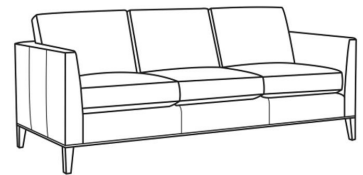

**Eastport / 6770-05**

DESCRIPTION: Chair (32.5W)  
 OUTSIDE: 32.5"W x 35"D x 35"H  
 INSIDE: 23"W x 22.5"D  
 SEAT: 20"H  
 ARM: 28"H  
 BACK RAIL: 28"H  
 COM: Plain: 8.00 yds  
 Repeat of 2-14": 10.00 yds  
 Repeat of 15-27": 11.00 yds  
 WEIGHT: 55 lbs

**L** = available in leather

**Standard Features:**

Loose Back

Box Border Back

Weltless

May be shown with optional features

**EASTPORT**

Standard Seat Cushion: Hallmark Seat

Standard Back Pillow: Fiber Back

Also available:

Eastport / 6770-07  
 Ottoman (27W X 21D)  
 Outside: 27W x 21D x 18H  
 Inside: 0W x 0D

Eastport / L6770-07  
 Leather Ottoman (27W X 21D)  
 Outside: 27W x 21D x 18H  
 Inside: 0W x 0D

Eastport / 6770-00  
 Sofa (85W)  
 Outside: 85W x 35D x 35H  
 Inside: 76.5W x 22.5D

Eastport / 6770-02  
 Apt Sofa (79W)  
 Outside: 79W x 35D x 35H  
 Inside: 70.5W x 22.5D

Eastport / L6770-00  
 Leather Sofa (85W)  
 Outside: 85W x 35D x 35H  
 Inside: 76.5W x 22.5D