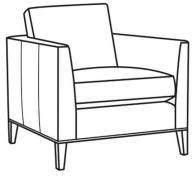

**Eastport / 6770-05**

DESCRIPTION: Chair (32.5W)  
 OUTSIDE: 32.5"W x 35"D x 35"H  
 INSIDE: 23"W x 22.5"D  
 SEAT: 20"H  
 ARM: 28"H  
 BACK RAIL: 28"H  
 COM: Plain: 8.00 yds  
 Repeat of 2-14": 10.00 yds  
 Repeat of 15-27": 11.00 yds  
 WEIGHT: 55 lbs

Standard Back Pillow: Fiber Back

Also available:

Eastport / 6770-07  
 Ottoman (27W X 21D)  
 Outside: 27W x 21D x 18H  
 Inside: 0W x 0D

Eastport / L6770-07  
 Leather Ottoman (27W X 21D)  
 Outside: 27W x 21D x 18H  
 Inside: 0W x 0D

Eastport / 6770-00  
 Sofa (85W)  
 Outside: 85W x 35D x 35H  
 Inside: 76.5W x 22.5D

Eastport / 6770-02  
 Apt Sofa (79W)  
 Outside: 79W x 35D x 35H  
 Inside: 70.5W x 22.5D

Eastport / L6770-00  
 Leather Sofa (85W)  
 Outside: 85W x 35D x 35H  
 Inside: 76.5W x 22.5D

Eastport / L6770-02  
 Leather Apt Sofa (79W)  
 Outside: 79W x 35D x 35H  
 Inside: 70.5W x 22.5D

Eastport / L6770-05  
Leather Chair (32.5W)  
Outside: 32.5W x 35D x 35H  
Inside: 23W x 22.5D