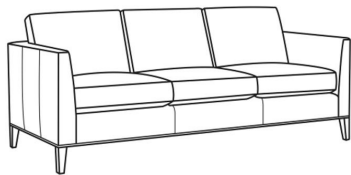

Eastport / 6770-00

DESCRIPTION:	Sofa (85W)
OUTSIDE:	85"W x 35"D x 35"H
INSIDE:	76.5"W x 22.5"D
SEAT:	20"H
ARM:	28"H
BACK RAIL:	28"H
THROW PILLOWS:	2 - 18"
COM:	Plain: 18.00 yds Repeat of 2-14": 22.50 yds Repeat of 15-27": 24.50 yds
WEIGHT:	150 lbs

L = available in leather

Standard Features:

Loose Back

Box Border Back

Weltless

May be shown with optional features

EASTPORT

Standard Seat Cushion: Hallmark Seat

Standard Back Pillow: Fiber Back

Also available:

Eastport / 6770-02
Apt Sofa (79W)
Outside: 79W x 35D x 35H
Inside: 70.5W x 22.5D

Eastport / 6770-05
Chair (32.5W)
Outside: 32.5W x 35D x 35H
Inside: 23W x 22.5D

Eastport / L6770-00
Leather Sofa (85W)
Outside: 85W x 35D x 35H
Inside: 76.5W x 22.5D

Eastport / L6770-02
Leather Apt Sofa (79W)
Outside: 79W x 35D x 35H
Inside: 70.5W x 22.5D

Eastport / L6770-05
Leather Chair (32.5W)
Outside: 32.5W x 35D x 35H
Inside: 23W x 22.5D