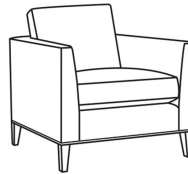

Eastport / 6770-00

DESCRIPTION:	Sofa (85W)
OUTSIDE:	85"W x 35"D x 35"H
INSIDE:	76.5"W x 22.5"D
SEAT:	20"H
ARM:	28"H
BACK RAIL:	28"H
THROW PILLOWS:	2 - 18"
COM:	Plain: 18.00 yds Repeat of 2-14": 22.50 yds Repeat of 15-27": 24.50 yds
WEIGHT:	150 lbs

L = available in leather

Standard Features:

Loose Back

Box Border Back

Weltless

May be shown with optional features

EASTPORT

Standard Seat Cushion: Hallmark Seat

Standard Back Pillow: Fiber Back

Also available:

Eastport / 6770-02
Apt Sofa (79W)
Outside: 79W x 35D x 35H
Inside: 70.5W x 22.5D

Eastport / 6770-05
Chair (32.5W)
Outside: 32.5W x 35D x 35H
Inside: 23W x 22.5D