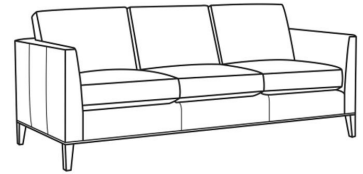

Eastport / 6770-00

DESCRIPTION:	Sofa (85W)
OUTSIDE:	85"W x 35"D x 35"H
INSIDE:	76.5"W x 22.5"D
SEAT:	20"H
ARM:	28"H
BACK RAIL:	28"H
THROW PILLOWS:	2 - 18"
COM:	Plain: 18.00 yds Repeat of 2-14": 22.50 yds Repeat of 15-27": 24.50 yds
WEIGHT:	150 lbs

L = available in leather

Standard Features:

Loose Back

Box Border Back

Weltless

May be shown with optional features

EASTPORT

Standard Seat Cushion: Hallmark Seat

Standard Back Pillow: Fiber Back

Also available:

Eastport / 6770-02
Apt Sofa (79W)
Outside: 79W x 35D x 35H
Inside: 70.5W x 22.5D

Eastport / 6770-05
Chair (32.5W)
Outside: 32.5W x 35D x 35H
Inside: 23W x 22.5D

Eastport / L6770-00
Leather Sofa (85W)
Outside: 85W x 35D x 35H
Inside: 76.5W x 22.5D

Eastport / L6770-02
Leather Apt Sofa (79W)
Outside: 79W x 35D x 35H
Inside: 70.5W x 22.5D

Eastport / L6770-05
Leather Chair (32.5W)
Outside: 32.5W x 35D x 35H
Inside: 23W x 22.5D