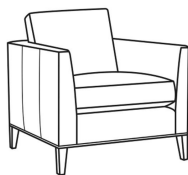

Eastport / 6770-00

DESCRIPTION:	Sofa (85W)
OUTSIDE:	85"W x 35"D x 35"H
INSIDE:	76.5"W x 22.5"D
SEAT:	20"H
ARM:	28"H
BACK RAIL:	28"H
THROW PILLOWS:	2 - 18"
COM:	Plain: 18.00 yds Repeat of 2-14": 22.50 yds Repeat of 15-27": 24.50 yds
WEIGHT:	150 lbs

L = available in leather

Standard Features:

Loose Back

Box Border Back

Weltless

May be shown with optional features

EASTPORT

Standard Seat Cushion: Hallmark Seat

Standard Back Pillow: Fiber Back

Also available:

Eastport / 6770-02
Apt Sofa (79W)
Outside: 79W x 35D x 35H
Inside: 70.5W x 22.5D

Eastport / 6770-05
Chair (32.5W)
Outside: 32.5W x 35D x 35H
Inside: 23W x 22.5D

Eastport / L6770-00
Leather Sofa (85W)
Outside: 85W x 35D x 35H
Inside: 76.5W x 22.5D

Eastport / L6770-02
Leather Apt Sofa (79W)
Outside: 79W x 35D x 35H
Inside: 70.5W x 22.5D

Eastport / L6770-05
Leather Chair (32.5W)
Outside: 32.5W x 35D x 35H
Inside: 23W x 22.5D