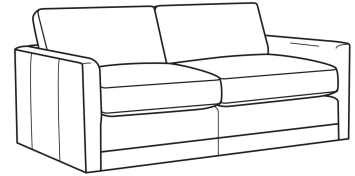

### Big Easy / 7000-00

DESCRIPTION:	Sofa (83W)
OUTSIDE:	83"W x 39"D x 33"H
INSIDE:	75"W x 24.5"D
SEAT:	20"H
ARM:	25"H
BACK RAIL:	25"H
THROW PILLOWS:	2 - 20"
COM:	Plain: 18.00 yds Repeat of 2-14": 22.50 yds Repeat of 15-27": 24.50 yds
WEIGHT:	150 lbs

### BIG EASY

Standard Seat Cushion: Comfort Down Seat

Standard Back Pillow: Comfort Down Back

Also available:

Big Easy / 7000-01  
Long Sofa (95W)  
Outside: 95W x 39D x 33H  
Inside: 87W x 24.5D

Big Easy / 7000-04  
Loveseat (58W)  
Outside: 58W x 39D x 33H  
Inside: 50W x 24.5D

Big Easy / 7000-22  
Apt Sofa (71W)  
Outside: 71W x 39D x 33H  
Inside: 63W x 24.5D

Big Easy / 7000-41  
Extra Long Sofa (107W)  
Outside: 107W x 39D x 33H  
Inside: 99W x 24.5D

Big Easy / 7000-49  
Chair & 1/2 Chaise (48W)  
Outside: 48W x 64D x 33H  
Inside: 38W x 49D

Big Easy / L7000-00  
Leather Sofa (83W)  
Outside: 83W x 39D x 33H  
Inside: 75W x 24.5D

Big Easy / L7000-01  
Leather Long Sofa (95W)  
Outside: 95W x 39D x 33H  
Inside: 87W x 24.5D

Big Easy / L7000-04  
Leather Loveseat (58W)  
Outside: 58W x 39D x 33H  
Inside: 50W x 24.5D