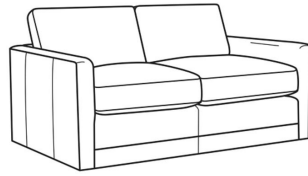

### Big Easy / 7000-00

DESCRIPTION:	Sofa (83W)
OUTSIDE:	83"W x 39"D x 33"H
INSIDE:	75"W x 24.5"D
SEAT:	20"H
ARM:	25"H
BACK RAIL:	25"H
THROW PILLOWS:	2 - 20"
COM:	Plain: 18.00 yds Repeat of 2-14": 22.50 yds Repeat of 15-27": 24.50 yds
WEIGHT:	150 lbs

### BIG EASY

Standard Seat Cushion: Comfort Down Seat

Standard Back Pillow: Comfort Down Back

Also available:

Big Easy / 7000-01  
Long Sofa (95W)  
Outside: 95W x 39D x 33H  
Inside: 87W x 24.5D

Big Easy / 7000-04  
Loveseat (58W)  
Outside: 58W x 39D x 33H  
Inside: 50W x 24.5D

Big Easy / 7000-22  
Apt Sofa (71W)  
Outside: 71W x 39D x 33H  
Inside: 63W x 24.5D

Big Easy / 7000-41  
Extra Long Sofa (107W)  
Outside: 107W x 39D x 33H  
Inside: 99W x 24.5D

Big Easy / 7000-49  
Chair & 1/2 Chaise (48W)  
Outside: 48W x 64D x 33H  
Inside: 38W x 49D

Big Easy / L7000-00  
Leather Sofa (83W)  
Outside: 83W x 39D x 33H  
Inside: 75W x 24.5D

Big Easy / L7000-01  
Leather Long Sofa (95W)  
Outside: 95W x 39D x 33H  
Inside: 87W x 24.5D

Big Easy / L7000-04  
Leather Loveseat (58W)  
Outside: 58W x 39D x 33H  
Inside: 50W x 24.5D