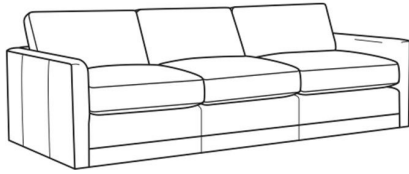

### Big Easy / 7000-00

DESCRIPTION:	Sofa (83W)
OUTSIDE:	83"W x 39"D x 33"H
INSIDE:	75"W x 24.5"D
SEAT:	20"H
ARM:	25"H
BACK RAIL:	25"H
THROW PILLOWS:	2 - 20"
COM:	Plain: 18.00 yds Repeat of 2-14": 22.50 yds Repeat of 15-27": 24.50 yds
WEIGHT:	150 lbs

### BIG EASY

Standard Seat Cushion: Comfort Down Seat

Standard Back Pillow: Comfort Down Back

Also available:

Big Easy / 7000-01  
Long Sofa (95W)  
Outside: 95W x 39D x 33H  
Inside: 87W x 24.5D

Big Easy / 7000-04  
Loveseat (58W)  
Outside: 58W x 39D x 33H  
Inside: 50W x 24.5D

Big Easy / 7000-22  
Apt Sofa (71W)  
Outside: 71W x 39D x 33H  
Inside: 63W x 24.5D

Big Easy / 7000-41  
Extra Long Sofa (107W)  
Outside: 107W x 39D x 33H  
Inside: 99W x 24.5D

Big Easy / 7000-49  
Chair & 1/2 Chaise (48W)  
Outside: 48W x 64D x 33H  
Inside: 38W x 49D

Big Easy / L7000-00  
Leather Sofa (83W)  
Outside: 83W x 39D x 33H  
Inside: 75W x 24.5D

Big Easy / L7000-01  
Leather Long Sofa (95W)  
Outside: 95W x 39D x 33H  
Inside: 87W x 24.5D

Big Easy / L7000-04  
Leather Loveseat (58W)  
Outside: 58W x 39D x 33H  
Inside: 50W x 24.5D