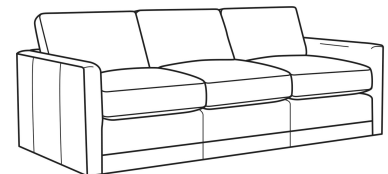

### Big Easy / 7000-00

DESCRIPTION:	Sofa (83W)
OUTSIDE:	83"W x 39"D x 33"H
INSIDE:	75"W x 24.5"D
SEAT:	20"H
ARM:	25"H
BACK RAIL:	25"H
THROW PILLOWS:	2 - 20"
COM:	Plain: 18.00 yds Repeat of 2-14": 22.50 yds Repeat of 15-27": 24.50 yds
WEIGHT:	150 lbs

**L** = available in leather

**Standard Features:**

Box Border Back

Weltless

May be shown with optional features

### BIG EASY

Standard Seat Cushion: Comfort Down Seat

Standard Back Pillow: Comfort Down Back

Also available:

Big Easy / 7000-01  
Long Sofa (95W)  
Outside: 95W x 39D x 33H  
Inside: 87W x 24.5D

Big Easy / 7000-04  
Loveseat (58W)  
Outside: 58W x 39D x 33H  
Inside: 50W x 24.5D

Big Easy / 7000-22  
Apt Sofa (71W)  
Outside: 71W x 39D x 33H  
Inside: 63W x 24.5D

Big Easy / 7000-41  
Extra Long Sofa (107W)  
Outside: 107W x 39D x 33H  
Inside: 99W x 24.5D

Big Easy / 7000-49  
Chair & 1/2 Chaise (48W)  
Outside: 48W x 64D x 33H  
Inside: 38W x 49D