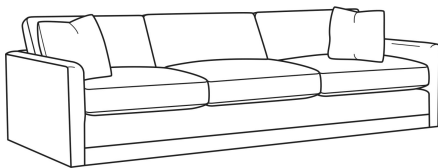

### Big Easy / 7000-00

DESCRIPTION:	Sofa (83W)
OUTSIDE:	83"W x 39"D x 33"H
INSIDE:	75"W x 24.5"D
SEAT:	20"H
ARM:	25"H
BACK RAIL:	25"H
THROW PILLOWS:	2 - 20"
COM:	Plain: 18.00 yds Repeat of 2-14": 22.50 yds Repeat of 15-27": 24.50 yds
WEIGHT:	150 lbs

**L** = available in leather

**Standard Features:**

Box Border Back

Weltless

May be shown with optional features

### BIG EASY

Standard Seat Cushion: Comfort Down Seat

Standard Back Pillow: Comfort Down Back

Also available:

Big Easy / 7000-01  
Long Sofa (95W)  
Outside: 95W x 39D x 33H  
Inside: 87W x 24.5D

Big Easy / 7000-04  
Loveseat (58W)  
Outside: 58W x 39D x 33H  
Inside: 50W x 24.5D

Big Easy / 7000-22  
Apt Sofa (71W)  
Outside: 71W x 39D x 33H  
Inside: 63W x 24.5D

Big Easy / 7000-41  
Extra Long Sofa (107W)  
Outside: 107W x 39D x 33H  
Inside: 99W x 24.5D

Big Easy / 7000-49  
Chair & 1/2 Chaise (48W)  
Outside: 48W x 64D x 33H  
Inside: 38W x 49D