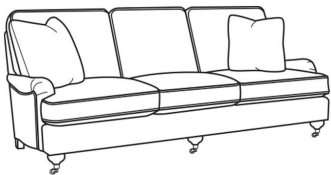

Somerset / 8550-22

DESCRIPTION:	Apt Sofa (76W)
OUTSIDE:	76"W x 42"D x 36"H
INSIDE:	65"W x 22"D
SEAT:	20"H
ARM:	22"H
BACK RAIL:	31"H
THROW PILLOWS:	2-20"
COM:	Plain: 19.00 yds Repeat of 2-14": 23.75 yds Repeat of 15-27": 25.75 yds
WEIGHT:	140 lbs

L = available in leather

Standard Features:

Box Border Back

Standard with brass casters

May be shown with optional features

SOMERSET

Standard Seat Cushion: Comfort Down Seat
Standard Back Pillow: Comfort Down Back

Also available:

Somerset / 8550-00
Sofa (86W)
Outside: 86W x 42D x 36H
Inside: 75W x 22D

Somerset / 8550-01
Long Sofa (95W)
Outside: 95W x 42D x 36H
Inside: 84W x 22D

Somerset / L8550-00
Leather Sofa (86W)
Outside: 86W x 42D x 36H
Inside: 75W x 22D

Somerset / L8550-01
Leather Long Sofa (95W)
Outside: 95W x 42D x 36H
Inside: 84W x 22D

Somerset / L8550-22
Leather Apt Sofa (76W)
Outside: 76W x 42D x 36H
Inside: 65W x 22D