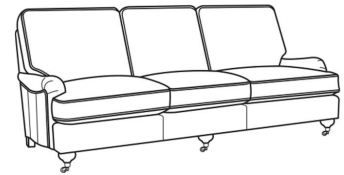

Somerset / 8550-22

DESCRIPTION:	Apt Sofa (76W)
OUTSIDE:	76"W x 42"D x 36"H
INSIDE:	65"W x 22"D
SEAT:	20"H
ARM:	22"H
BACK RAIL:	31"H
THROW PILLOWS:	2-20"
COM:	Plain: 19.00 yds Repeat of 2-14": 23.75 yds Repeat of 15-27": 25.75 yds
WEIGHT:	140 lbs

L = available in leather

Standard Features:

Box Border Back

Standard with brass casters

May be shown with optional features

SOMERSET

Standard Seat Cushion: Comfort Down Seat
Standard Back Pillow: Comfort Down Back

Also available:

Somerset / 8550-00
Sofa (86W)
Outside: 86W x 42D x 36H
Inside: 75W x 22D

Somerset / 8550-01
Long Sofa (95W)
Outside: 95W x 42D x 36H
Inside: 84W x 22D

Somerset / L8550-00
Leather Sofa (86W)
Outside: 86W x 42D x 36H
Inside: 75W x 22D

Somerset / L8550-01
Leather Long Sofa (95W)
Outside: 95W x 42D x 36H
Inside: 84W x 22D

Somerset / L8550-22
Leather Apt Sofa (76W)
Outside: 76W x 42D x 36H
Inside: 65W x 22D