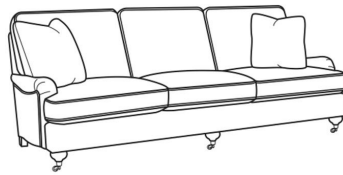

Somerset / 8550-22

DESCRIPTION:	Apt Sofa (76W)
OUTSIDE:	76"W x 42"D x 36"H
INSIDE:	65"W x 22"D
SEAT:	20"H
ARM:	22"H
BACK RAIL:	31"H
THROW PILLOWS:	2-20"
COM:	Plain: 19.00 yds Repeat of 2-14": 23.75 yds Repeat of 15-27": 25.75 yds
WEIGHT:	140 lbs

L = available in leather

Standard Features:

Box Border Back

Standard with brass casters

May be shown with optional features

SOMERSET

Standard Seat Cushion: Comfort Down Seat
Standard Back Pillow: Comfort Down Back

Also available:

Somerset / 8550-00
Sofa (86W)
Outside: 86W x 42D x 36H
Inside: 75W x 22D

Somerset / 8550-01
Long Sofa (95W)
Outside: 95W x 42D x 36H
Inside: 84W x 22D

Somerset / L8550-00
Leather Sofa (86W)
Outside: 86W x 42D x 36H
Inside: 75W x 22D

Somerset / L8550-01
Leather Long Sofa (95W)
Outside: 95W x 42D x 36H
Inside: 84W x 22D

Somerset / L8550-22
Leather Apt Sofa (76W)
Outside: 76W x 42D x 36H
Inside: 65W x 22D