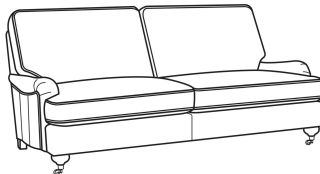

Somerset / 8550-22

DESCRIPTION:	Apt Sofa (76W)
OUTSIDE:	76"W x 42"D x 36"H
INSIDE:	65"W x 22"D
SEAT:	20"H
ARM:	22"H
BACK RAIL:	31"H
THROW PILLOWS:	2-20"
COM:	Plain: 19.00 yds Repeat of 2-14": 23.75 yds Repeat of 15-27": 25.75 yds
WEIGHT:	140 lbs

L = available in leather

Standard Features:

Box Border Back

Standard with brass casters

May be shown with optional features

SOMERSET

Standard Seat Cushion: Comfort Down Seat
Standard Back Pillow: Comfort Down Back

Also available:

Somerset / 8550-00
Sofa (86W)
Outside: 86W x 42D x 36H
Inside: 75W x 22D

Somerset / 8550-01
Long Sofa (95W)
Outside: 95W x 42D x 36H
Inside: 84W x 22D

Somerset / L8550-00
Leather Sofa (86W)
Outside: 86W x 42D x 36H
Inside: 75W x 22D

Somerset / L8550-01
Leather Long Sofa (95W)
Outside: 95W x 42D x 36H
Inside: 84W x 22D

Somerset / L8550-22
Leather Apt Sofa (76W)
Outside: 76W x 42D x 36H
Inside: 65W x 22D