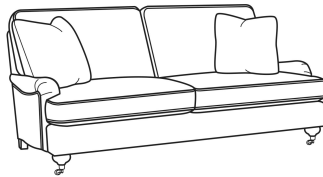

Somerset / 8550-01

DESCRIPTION:	Long Sofa (95W)
OUTSIDE:	95"W x 42"D x 36"H
INSIDE:	84"W x 22"D
SEAT:	20"H
ARM:	22"H
BACK RAIL:	31"H
THROW PILLOWS:	2-20"
COM:	Plain: 24.00 yds Repeat of 2-14": 30.00 yds Repeat of 15-27": 32.50 yds
WEIGHT:	160 lbs

L = available in leather

Standard Features:

Box Border Back

Standard with brass casters

May be shown with optional features

SOMERSET

Standard Seat Cushion:	Comfort Down Seat
Standard Back Pillow:	Comfort Down Back

Also available:

Somerset / 8550-00
Sofa (86W)
Outside: 86W x 42D x 36H
Inside: 75W x 22D

Somerset / 8550-22
Apt Sofa (76W)
Outside: 76W x 42D x 36H
Inside: 65W x 22D

Somerset / L8550-00
Leather Sofa (86W)
Outside: 86W x 42D x 36H
Inside: 75W x 22D