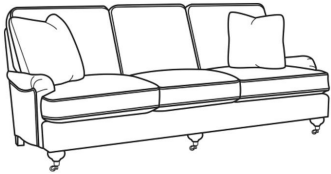

Somerset / 8550-01

DESCRIPTION:	Long Sofa (95W)
OUTSIDE:	95"W x 42"D x 36"H
INSIDE:	84"W x 22"D
SEAT:	20"H
ARM:	22"H
BACK RAIL:	31"H
THROW PILLOWS:	2-20"
COM:	Plain: 24.00 yds Repeat of 2-14": 30.00 yds Repeat of 15-27": 32.50 yds
WEIGHT:	160 lbs

L = available in leather

Standard Features:

Box Border Back

Standard with brass casters

May be shown with optional features

SOMERSET

Standard Seat Cushion:	Comfort Down Seat
Standard Back Pillow:	Comfort Down Back

Also available:

Somerset / 8550-00
Sofa (86W)
Outside: 86W x 42D x 36H
Inside: 75W x 22D

Somerset / 8550-22
Apt Sofa (76W)
Outside: 76W x 42D x 36H
Inside: 65W x 22D

Somerset / L8550-00
Leather Sofa (86W)
Outside: 86W x 42D x 36H
Inside: 75W x 22D

Somerset / L8550-01
Leather Long Sofa (95W)
Outside: 95W x 42D x 36H
Inside: 84W x 22D

Somerset / L8550-22
Leather Apt Sofa (76W)
Outside: 76W x 42D x 36H
Inside: 65W x 22D