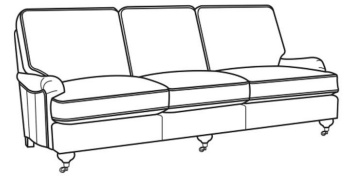

Somerset / 8550-01

DESCRIPTION:	Long Sofa (95W)
OUTSIDE:	95"W x 42"D x 36"H
INSIDE:	84"W x 22"D
SEAT:	20"H
ARM:	22"H
BACK RAIL:	31"H
THROW PILLOWS:	2-20"
COM:	Plain: 24.00 yds Repeat of 2-14": 30.00 yds Repeat of 15-27": 32.50 yds
WEIGHT:	160 lbs

L = available in leather

Standard Features:

Box Border Back

Standard with brass casters

May be shown with optional features

SOMERSET

Standard Seat Cushion:	Comfort Down Seat
Standard Back Pillow:	Comfort Down Back

Also available:

Somerset / 8550-00
Sofa (86W)
Outside: 86W x 42D x 36H
Inside: 75W x 22D

Somerset / 8550-22
Apt Sofa (76W)
Outside: 76W x 42D x 36H
Inside: 65W x 22D

Somerset / L8550-00
Leather Sofa (86W)
Outside: 86W x 42D x 36H
Inside: 75W x 22D

Somerset / L8550-01
Leather Long Sofa (95W)
Outside: 95W x 42D x 36H
Inside: 84W x 22D

Somerset / L8550-22
Leather Apt Sofa (76W)
Outside: 76W x 42D x 36H
Inside: 65W x 22D