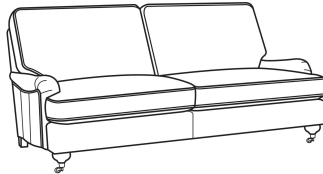

Somerset / 8550-01

DESCRIPTION:	Long Sofa (95W)
OUTSIDE:	95"W x 42"D x 36"H
INSIDE:	84"W x 22"D
SEAT:	20"H
ARM:	22"H
BACK RAIL:	31"H
THROW PILLOWS:	2-20"
COM:	Plain: 24.00 yds Repeat of 2-14": 30.00 yds Repeat of 15-27": 32.50 yds
WEIGHT:	160 lbs

L = available in leather

Standard Features:

Box Border Back

Standard with brass casters

May be shown with optional features

SOMERSET

Standard Seat Cushion:	Comfort Down Seat
Standard Back Pillow:	Comfort Down Back

Also available:

Somerset / 8550-00
Sofa (86W)
Outside: 86W x 42D x 36H
Inside: 75W x 22D

Somerset / 8550-22
Apt Sofa (76W)
Outside: 76W x 42D x 36H
Inside: 65W x 22D

Somerset / L8550-00
Leather Sofa (86W)
Outside: 86W x 42D x 36H
Inside: 75W x 22D

Somerset / L8550-01
Leather Long Sofa (95W)
Outside: 95W x 42D x 36H
Inside: 84W x 22D

Somerset / L8550-22
Leather Apt Sofa (76W)
Outside: 76W x 42D x 36H
Inside: 65W x 22D