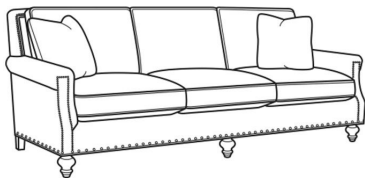

Sedgewick / 5050-00

DESCRIPTION:	Sofa (86W)
OUTSIDE:	86"W x 41"D x 37"H
INSIDE:	74"W x 23"D
SEAT:	22"H
ARM:	25.5"H
BACK RAIL:	37"H
THROW PILLOWS:	2 - 20"
COM:	Plain: 20.00 yds Repeat of 2-14": 25.00 yds Repeat of 15-27": 27.00 yds
WEIGHT:	160 lbs

L = available in leather

Standard Features:

Box Border Back

Standard with small/medium nail trim

May be shown with optional features

SEDGEWICK

Standard Seat Cushion:	Comfort Down Seat
Standard Back Pillow:	Comfort Down Back

Also available:

Sedgewick / 5050-01
Long Sofa (98W)
Outside: 98W x 41D x 37H
Inside: 86W x 23D

Sedgewick / L5050-00
Leather Sofa (86W)
Outside: 86W x 41D x 37H
Inside: 74W x 23D

Sedgewick / L5050-01
Leather Long Sofa (98W)
Outside: 98W x 41D x 37H
Inside: 86W x 23D