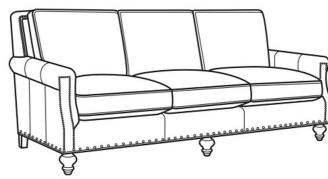

Sedgewick / 5050-00

DESCRIPTION:	Sofa (86W)
OUTSIDE:	86"W x 41"D x 37"H
INSIDE:	74"W x 23"D
SEAT:	22"H
ARM:	25.5"H
BACK RAIL:	37"H
THROW PILLOWS:	2 - 20"
COM:	Plain: 20.00 yds Repeat of 2-14": 25.00 yds Repeat of 15-27": 27.00 yds
WEIGHT:	160 lbs

L = available in leather

Standard Features:

Box Border Back

Standard with small/medium nail trim

May be shown with optional features

SEDGEWICK

Standard Seat Cushion:	Comfort Down Seat
Standard Back Pillow:	Comfort Down Back

Also available:

Sedgewick / 5050-01
Long Sofa (98W)
Outside: 98W x 41D x 37H
Inside: 86W x 23D

Sedgewick / L5050-00
Leather Sofa (86W)
Outside: 86W x 41D x 37H
Inside: 74W x 23D

Sedgewick / L5050-01
Leather Long Sofa (98W)
Outside: 98W x 41D x 37H
Inside: 86W x 23D