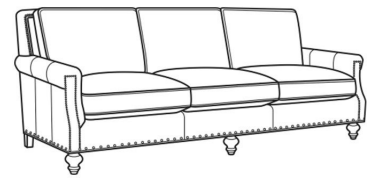

Sedgewick / 5050-00

DESCRIPTION:	Sofa (86W)
OUTSIDE:	86"W x 41"D x 37"H
INSIDE:	74"W x 23"D
SEAT:	22"H
ARM:	25.5"H
BACK RAIL:	37"H
THROW PILLOWS:	2 - 20"
COM:	Plain: 20.00 yds Repeat of 2-14": 25.00 yds Repeat of 15-27": 27.00 yds
WEIGHT:	160 lbs

L = available in leather

Standard Features:

Box Border Back

Standard with small/medium nail trim

May be shown with optional features

SEDGEWICK

Standard Seat Cushion:	Comfort Down Seat
Standard Back Pillow:	Comfort Down Back

Also available:

Sedgewick / 5050-01
Long Sofa (98W)
Outside: 98W x 41D x 37H
Inside: 86W x 23D

Sedgewick / L5050-00
Leather Sofa (86W)
Outside: 86W x 41D x 37H
Inside: 74W x 23D

Sedgewick / L5050-01
Leather Long Sofa (98W)
Outside: 98W x 41D x 37H
Inside: 86W x 23D