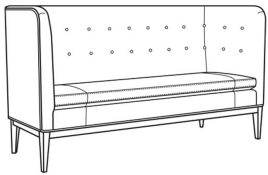

**Oscar / 1820-00B**

DESCRIPTION:	Sofa Banquette (80W)
OUTSIDE:	80"W x 28"D x 43"H
INSIDE:	71"W x 20.5"D
SEAT:	21"H
ARM:	43"H
BACK RAIL:	43"H
COM:	Plain: 12.00 yds Repeat of 2-14": 15.00 yds Repeat of 15-27": 16.25 yds
WEIGHT:	150 lbs

**L** = available in leather

**Standard Features:**

Tight Back

French Seamed

May be shown with optional features

Standard Seat Cushion: **OSCAR**  
Hallmark Seat

Also available:

Oscar / L1820-00B  
Leather Sofa Banquette (80W)  
Outside: 80W x 28D x 43H  
Inside: 71W x 20.5D