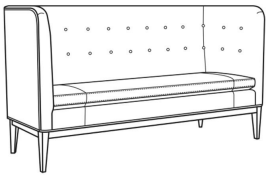

Oscar / 1820-00B

DESCRIPTION:	Sofa Banquette (80W)
OUTSIDE:	80"W x 28"D x 43"H
INSIDE:	71"W x 20.5"D
SEAT:	20"H
ARM:	43"H
BACK RAIL:	43"H
COM:	Plain: 12.00 yds Repeat of 2-14": 15.00 yds Repeat of 15-27": 16.25 yds
WEIGHT:	150 lbs

L = available in leather

Standard Features:

Tight Back

French Seamed

May be shown with optional features

Standard Seat Cushion: **OSCAR**
Hallmark Seat

Also available:

Oscar / L1820-00B
Leather Sofa Banquette (80W)
Outside: 80W x 28D x 43H
Inside: 71W x 20.5D