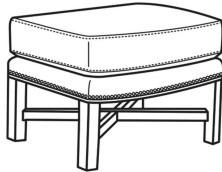

Marshall / L9955-05

DESCRIPTION:	Chair (26.5W)
OUTSIDE:	26.5"W x 34"D x 34"H
INSIDE:	21.5"W x 19"D
SEAT:	20"H
ARM:	25"H
BACK RAIL:	32.5"H
COM:	Plain: 79 sq ft
WEIGHT:	75 lbs

Standard Features:

Box Border Back

French Seamed

Standard with small nail trim

Due to the construction of this style, nails cannot be removed

May be shown with optional features

MARSHALL

Standard Seat Cushion:	Hallmark Seat
Standard Back Pillow:	Fiber Back

Also available:

Marshall / L9955-07
Leather Nesting Ottoman (23.5W X 17D)
Outside: 23.5W x 17D x 18H
Inside: 0W x 0D

Marshall / 9955-07
Nesting Ottoman (23.5W X 17D)
Outside: 23.5W x 17D x 18H
Inside: 0W x 0D

Marshall / 9955-05
Chair (26.5W)
Outside: 26.5W x 34D x 34H
Inside: 21.5W x 19D