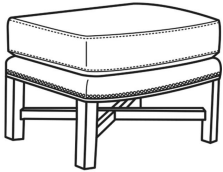

Marshall / L9955-05

DESCRIPTION:	Chair (26.5W)
OUTSIDE:	26.5"W x 34"D x 34"H
INSIDE:	21.5"W x 19"D
SEAT:	20"H
ARM:	25"H
BACK RAIL:	32.5"H
COM:	Plain: 79 sq ft
WEIGHT:	75 lbs

Standard Features:

Box Border Back

French Seamed

Standard with small nail trim

Due to the construction of this style, nails cannot be removed

May be shown with optional features

MARSHALL

Standard Seat Cushion:	Hallmark Seat
Standard Back Pillow:	Fiber Back

Also available:

Marshall / L9955-07
Leather Nesting Ottoman (23.5W X 17D)
Outside: 23.5W x 17D x 18H
Inside: 0W x 0D

Marshall / 9955-07
Nesting Ottoman (23.5W X 17D)
Outside: 23.5W x 17D x 18H
Inside: 0W x 0D

Marshall / 9955-05
Chair (26.5W)
Outside: 26.5W x 34D x 34H
Inside: 21.5W x 19D