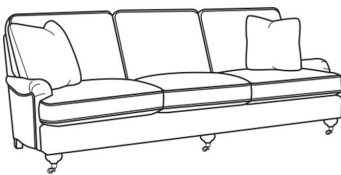

Somerset / L8550-01

DESCRIPTION: Long Sofa (95W)
 OUTSIDE: 95"W x 42"D x 36"H
 INSIDE: 84"W x 22"D
 SEAT: 20"H
 ARM: 22"H
 BACK RAIL: 31"H
 COM: Plain: 282 sq ft
 WEIGHT: 165 lbs

L = available in leather

Standard Features:

Box Border Back

Standard with brass casters

May be shown with optional features

SOMERSET

Standard Seat Cushion: Comfort Down Seat
 Standard Back Pillow: Comfort Down Back

Also available:

Somerset / 8550-00
 Sofa (86W)
 Outside: 86W x 42D x 36H
 Inside: 75W x 22D

Somerset / 8550-01
 Long Sofa (95W)
 Outside: 95W x 42D x 36H
 Inside: 84W x 22D

Somerset / 8550-22
 Apt Sofa (76W)
 Outside: 76W x 42D x 36H
 Inside: 65W x 22D

Somerset / L8550-00
 Leather Sofa (86W)
 Outside: 86W x 42D x 36H
 Inside: 75W x 22D

Somerset / L8550-22
 Leather Apt Sofa (76W)
 Outside: 76W x 42D x 36H
 Inside: 65W x 22D