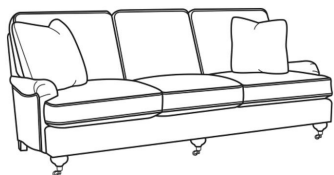

Somerset / L8550-01

DESCRIPTION: Long Sofa (95W)
 OUTSIDE: 95"W x 42"D x 36"H
 INSIDE: 84"W x 22"D
 SEAT: 20"H
 ARM: 22"H
 BACK RAIL: 31"H
 COM: Plain: 282 sq ft
 WEIGHT: 165 lbs

L = available in leather

Standard Features:

Box Border Back

Standard with brass casters

May be shown with optional features

SOMERSET

Standard Seat Cushion: Comfort Down Seat
 Standard Back Pillow: Comfort Down Back

Also available:

Somerset / 8550-00
 Sofa (86W)
 Outside: 86W x 42D x 36H
 Inside: 75W x 22D

Somerset / 8550-01
 Long Sofa (95W)
 Outside: 95W x 42D x 36H
 Inside: 84W x 22D

Somerset / 8550-22
 Apt Sofa (76W)
 Outside: 76W x 42D x 36H
 Inside: 65W x 22D

Somerset / L8550-00
 Leather Sofa (86W)
 Outside: 86W x 42D x 36H
 Inside: 75W x 22D

Somerset / L8550-22
 Leather Apt Sofa (76W)
 Outside: 76W x 42D x 36H
 Inside: 65W x 22D