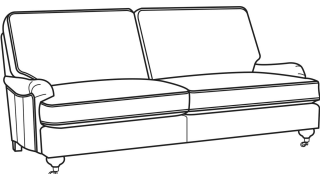

Somerset / L8550-01

DESCRIPTION: Long Sofa (95W)
 OUTSIDE: 95"W x 42"D x 36"H
 INSIDE: 84"W x 22"D
 SEAT: 20"H
 ARM: 22"H
 BACK RAIL: 31"H
 COM: Plain: 282 sq ft
 WEIGHT: 165 lbs

L = available in leather

Standard Features:

Box Border Back

Standard with brass casters

May be shown with optional features

SOMERSET

Standard Seat Cushion: Comfort Down Seat
 Standard Back Pillow: Comfort Down Back

Also available:

Somerset / 8550-00
 Sofa (86W)
 Outside: 86W x 42D x 36H
 Inside: 75W x 22D

Somerset / 8550-01
 Long Sofa (95W)
 Outside: 95W x 42D x 36H
 Inside: 84W x 22D

Somerset / 8550-22
 Apt Sofa (76W)
 Outside: 76W x 42D x 36H
 Inside: 65W x 22D

Somerset / L8550-00
 Leather Sofa (86W)
 Outside: 86W x 42D x 36H
 Inside: 75W x 22D

Somerset / L8550-22
 Leather Apt Sofa (76W)
 Outside: 76W x 42D x 36H
 Inside: 65W x 22D