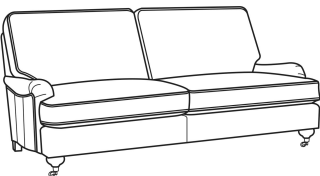

Somerset / L8550-00

DESCRIPTION:	Sofa (86W)
OUTSIDE:	86"W x 42"D x 36"H
INSIDE:	75"W x 22"D
SEAT:	20"H
ARM:	22"H
BACK RAIL:	31"H
COM:	Plain: 260 sq ft
WEIGHT:	155 lbs

L = available in leather

Standard Features:

Box Border Back

Standard with brass casters

May be shown with optional features

SOMERSET

Standard Seat Cushion:	Comfort Down Seat
Standard Back Pillow:	Comfort Down Back

Also available:

Somerset / 8550-00
Sofa (86W)
Outside: 86W x 42D x 36H
Inside: 75W x 22D

Somerset / 8550-01
Long Sofa (95W)
Outside: 95W x 42D x 36H
Inside: 84W x 22D

Somerset / 8550-22
Apt Sofa (76W)
Outside: 76W x 42D x 36H
Inside: 65W x 22D

Somerset / L8550-01
Leather Long Sofa (95W)
Outside: 95W x 42D x 36H
Inside: 84W x 22D

Somerset / L8550-22
Leather Apt Sofa (76W)
Outside: 76W x 42D x 36H
Inside: 65W x 22D