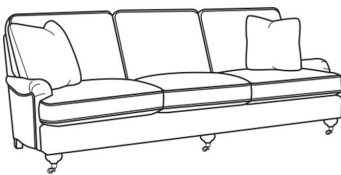

Somerset / L8550-00

DESCRIPTION:	Sofa (86W)
OUTSIDE:	86"W x 42"D x 36"H
INSIDE:	75"W x 22"D
SEAT:	20"H
ARM:	22"H
BACK RAIL:	31"H
COM:	Plain: 260 sq ft
WEIGHT:	155 lbs

L = available in leather

Standard Features:

Box Border Back

Standard with brass casters

May be shown with optional features

SOMERSET

Standard Seat Cushion:	Comfort Down Seat
Standard Back Pillow:	Comfort Down Back

Also available:

Somerset / 8550-00
Sofa (86W)
Outside: 86W x 42D x 36H
Inside: 75W x 22D

Somerset / 8550-01
Long Sofa (95W)
Outside: 95W x 42D x 36H
Inside: 84W x 22D

Somerset / 8550-22
Apt Sofa (76W)
Outside: 76W x 42D x 36H
Inside: 65W x 22D

Somerset / L8550-01
Leather Long Sofa (95W)
Outside: 95W x 42D x 36H
Inside: 84W x 22D

Somerset / L8550-22
Leather Apt Sofa (76W)
Outside: 76W x 42D x 36H
Inside: 65W x 22D