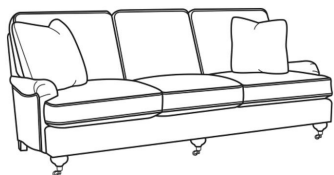

Somerset / L8550-00

DESCRIPTION:	Sofa (86W)
OUTSIDE:	86"W x 42"D x 36"H
INSIDE:	75"W x 22"D
SEAT:	20"H
ARM:	22"H
BACK RAIL:	31"H
COM:	Plain: 260 sq ft
WEIGHT:	155 lbs

L = available in leather

Standard Features:

Box Border Back

Standard with brass casters

May be shown with optional features

SOMERSET

Standard Seat Cushion:	Comfort Down Seat
Standard Back Pillow:	Comfort Down Back

Also available:

Somerset / 8550-00
Sofa (86W)
Outside: 86W x 42D x 36H
Inside: 75W x 22D

Somerset / 8550-01
Long Sofa (95W)
Outside: 95W x 42D x 36H
Inside: 84W x 22D

Somerset / 8550-22
Apt Sofa (76W)
Outside: 76W x 42D x 36H
Inside: 65W x 22D

Somerset / L8550-01
Leather Long Sofa (95W)
Outside: 95W x 42D x 36H
Inside: 84W x 22D

Somerset / L8550-22
Leather Apt Sofa (76W)
Outside: 76W x 42D x 36H
Inside: 65W x 22D