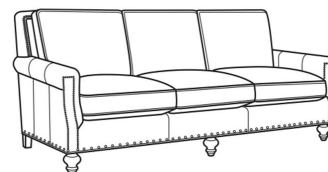

Sedgewick / L5050-01

DESCRIPTION:	Long Sofa (98W)
OUTSIDE:	98"W x 41"D x 37"H
INSIDE:	86"W x 23"D
SEAT:	22"H
ARM:	25.5"H
BACK RAIL:	37"H
COM:	Plain: 283 sq ft
WEIGHT:	160 lbs

L = available in leather

Standard Features:

Box Border Back

Standard with small/medium nail trim

May be shown with optional features

SEDGEWICK

Standard Seat Cushion: Comfort Down Seat

Standard Back Pillow: Comfort Down Back

Also available:

Sedgewick / 5050-00
Sofa (86W)
Outside: 86W x 41D x 37H
Inside: 74W x 23D

Sedgewick / 5050-01
Long Sofa (98W)
Outside: 98W x 41D x 37H
Inside: 86W x 23D

Sedgewick / L5050-00
Leather Sofa (86W)
Outside: 86W x 41D x 37H
Inside: 74W x 23D