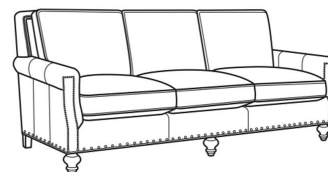

Sedgewick / L5050-01

| | |
|--------------|--------------------|
| DESCRIPTION: | Long Sofa (98W) |
| OUTSIDE: | 98"W x 41"D x 37"H |
| INSIDE: | 86"W x 23"D |
| SEAT: | 22"H |
| ARM: | 25.5"H |
| BACK RAIL: | 37"H |
| COM: | Plain: 283 sq ft |
| WEIGHT: | 160 lbs |

L = available in leather

Standard Features:

Box Border Back

Standard with small/medium nail trim

May be shown with optional features

SEDGEWICK

| | |
|------------------------|-------------------|
| Standard Seat Cushion: | Comfort Down Seat |
| Standard Back Pillow: | Comfort Down Back |

Also available:

Sedgewick / 5050-00
Sofa (86W)
Outside: 86W x 41D x 37H
Inside: 74W x 23D

Sedgewick / 5050-01
Long Sofa (98W)
Outside: 98W x 41D x 37H
Inside: 86W x 23D

Sedgewick / L5050-00
Leather Sofa (86W)
Outside: 86W x 41D x 37H
Inside: 74W x 23D