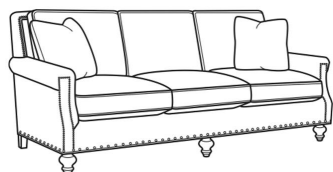

Sedgewick / L5050-01

DESCRIPTION:	Long Sofa (98W)
OUTSIDE:	98"W x 41"D x 37"H
INSIDE:	86"W x 23"D
SEAT:	22"H
ARM:	25.5"H
BACK RAIL:	37"H
COM:	Plain: 283 sq ft
WEIGHT:	160 lbs

L = available in leather

Standard Features:

Box Border Back

Standard with small/medium nail trim

May be shown with optional features

SEDGEWICK

Standard Seat Cushion: Comfort Down Seat

Standard Back Pillow: Comfort Down Back

Also available:

Sedgewick / 5050-00
Sofa (86W)
Outside: 86W x 41D x 37H
Inside: 74W x 23D

Sedgewick / 5050-01
Long Sofa (98W)
Outside: 98W x 41D x 37H
Inside: 86W x 23D

Sedgewick / L5050-00
Leather Sofa (86W)
Outside: 86W x 41D x 37H
Inside: 74W x 23D