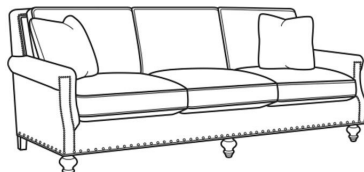

Sedgewick / L5050-01

DESCRIPTION:	Long Sofa (98W)
OUTSIDE:	98"W x 41"D x 37"H
INSIDE:	86"W x 23"D
SEAT:	22"H
ARM:	25.5"H
BACK RAIL:	37"H
COM:	Plain: 283 sq ft
WEIGHT:	160 lbs

L = available in leather

Standard Features:

Box Border Back

Standard with small/medium nail trim

May be shown with optional features

SEDGEWICK

Standard Seat Cushion: Comfort Down Seat

Standard Back Pillow: Comfort Down Back

Also available:

Sedgewick / 5050-00
Sofa (86W)
Outside: 86W x 41D x 37H
Inside: 74W x 23D

Sedgewick / 5050-01
Long Sofa (98W)
Outside: 98W x 41D x 37H
Inside: 86W x 23D

Sedgewick / L5050-00
Leather Sofa (86W)
Outside: 86W x 41D x 37H
Inside: 74W x 23D