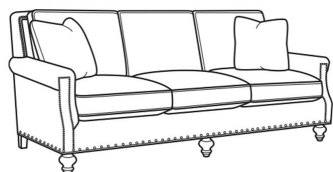

Sedgewick / L5050-01

| | |
|--------------|--------------------|
| DESCRIPTION: | Long Sofa (98W) |
| OUTSIDE: | 98"W x 41"D x 37"H |
| INSIDE: | 86"W x 23"D |
| SEAT: | 22"H |
| ARM: | 25.5"H |
| BACK RAIL: | 37"H |
| COM: | Plain: 283 sq ft |
| WEIGHT: | 160 lbs |

L = available in leather

Standard Features:

Box Border Back

Standard with small/medium nail trim

May be shown with optional features

SEDGEWICK

| | |
|------------------------|-------------------|
| Standard Seat Cushion: | Comfort Down Seat |
| Standard Back Pillow: | Comfort Down Back |

Also available:

Sedgewick / 5050-00
Sofa (86W)
Outside: 86W x 41D x 37H
Inside: 74W x 23D

Sedgewick / 5050-01
Long Sofa (98W)
Outside: 98W x 41D x 37H
Inside: 86W x 23D

Sedgewick / L5050-00
Leather Sofa (86W)
Outside: 86W x 41D x 37H
Inside: 74W x 23D