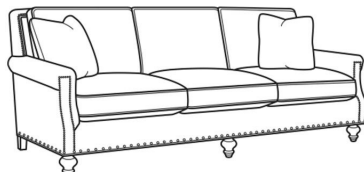

Sedgewick / L5050-01

| | |
|--------------|--------------------|
| DESCRIPTION: | Long Sofa (98W) |
| OUTSIDE: | 98"W x 41"D x 37"H |
| INSIDE: | 86"W x 23"D |
| SEAT: | 22"H |
| ARM: | 25.5"H |
| BACK RAIL: | 37"H |
| COM: | Plain: 283 sq ft |
| WEIGHT: | 160 lbs |

L = available in leather

Standard Features:

Box Border Back

Standard with small/medium nail trim

May be shown with optional features

SEDGEWICK

| | |
|------------------------|-------------------|
| Standard Seat Cushion: | Comfort Down Seat |
| Standard Back Pillow: | Comfort Down Back |

Also available:

Sedgewick / 5050-00
Sofa (86W)
Outside: 86W x 41D x 37H
Inside: 74W x 23D

Sedgewick / 5050-01
Long Sofa (98W)
Outside: 98W x 41D x 37H
Inside: 86W x 23D

Sedgewick / L5050-00
Leather Sofa (86W)
Outside: 86W x 41D x 37H
Inside: 74W x 23D