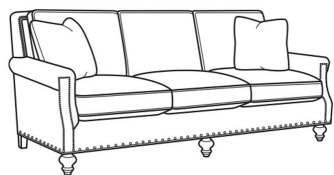

Sedgewick / L5050-00

DESCRIPTION:	Sofa (86W)
OUTSIDE:	86"W x 41"D x 37"H
INSIDE:	74"W x 23"D
SEAT:	22"H
ARM:	25.5"H
BACK RAIL:	37"H
COM:	Plain: 257 sq ft
WEIGHT:	160 lbs

L = available in leather

Standard Features:

Box Border Back

Standard with small/medium nail trim

May be shown with optional features

SEDGEWICK

Standard Seat Cushion: Comfort Down Seat

Standard Back Pillow: Comfort Down Back

Also available:

Sedgewick / 5050-00
Sofa (86W)
Outside: 86W x 41D x 37H
Inside: 74W x 23D

Sedgewick / 5050-01
Long Sofa (98W)
Outside: 98W x 41D x 37H
Inside: 86W x 23D

Sedgewick / L5050-01
Leather Long Sofa (98W)
Outside: 98W x 41D x 37H
Inside: 86W x 23D