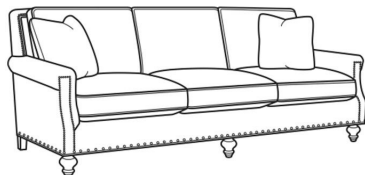

Sedgewick / L5050-00

DESCRIPTION:	Sofa (86W)
OUTSIDE:	86"W x 41"D x 37"H
INSIDE:	74"W x 23"D
SEAT:	22"H
ARM:	25.5"H
BACK RAIL:	37"H
COM:	Plain: 257 sq ft
WEIGHT:	160 lbs

L = available in leather

Standard Features:

Box Border Back

Standard with small/medium nail trim

May be shown with optional features

SEDGEWICK

Standard Seat Cushion: Comfort Down Seat

Standard Back Pillow: Comfort Down Back

Also available:

Sedgewick / 5050-00
Sofa (86W)
Outside: 86W x 41D x 37H
Inside: 74W x 23D

Sedgewick / 5050-01
Long Sofa (98W)
Outside: 98W x 41D x 37H
Inside: 86W x 23D

Sedgewick / L5050-01
Leather Long Sofa (98W)
Outside: 98W x 41D x 37H
Inside: 86W x 23D