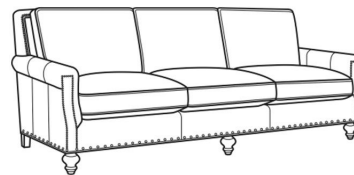

Sedgewick / L5050-00

DESCRIPTION:	Sofa (86W)
OUTSIDE:	86"W x 41"D x 37"H
INSIDE:	74"W x 23"D
SEAT:	22"H
ARM:	25.5"H
BACK RAIL:	37"H
COM:	Plain: 257 sq ft
WEIGHT:	160 lbs

L = available in leather

Standard Features:

Box Border Back

Standard with small/medium nail trim

May be shown with optional features

SEDGEWICK

Standard Seat Cushion: Comfort Down Seat

Standard Back Pillow: Comfort Down Back

Also available:

Sedgewick / 5050-00
Sofa (86W)
Outside: 86W x 41D x 37H
Inside: 74W x 23D

Sedgewick / 5050-01
Long Sofa (98W)
Outside: 98W x 41D x 37H
Inside: 86W x 23D

Sedgewick / L5050-01
Leather Long Sofa (98W)
Outside: 98W x 41D x 37H
Inside: 86W x 23D