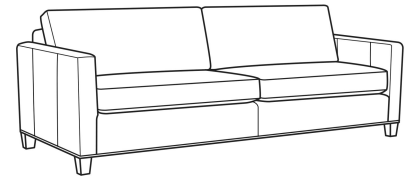

Quinn / L3100-20

DESCRIPTION:	Sofa (81W)
OUTSIDE:	81"W x 39"D x 34.5"H
INSIDE:	72"W x 22"D
SEAT:	21"H
ARM:	26.5"H
BACK RAIL:	30"H
COM:	Plain: 199 sq ft
WEIGHT:	150 lbs

L = available in leather

Standard Features:

Box Border Back

Weltless

May be shown with optional features

QUINN

Standard Seat Cushion:	Hallmark Seat
Standard Back Pillow:	Fiber Back

Also available:

Quinn / 3100-20
Sofa (81W)
Outside: 81W x 39D x 34.5H
Inside: 72W x 22D

Quinn / 3100-21
Long Sofa (97W)
Outside: 97W x 39D x 34.5H
Inside: 88W x 22D

Quinn / L3100-21
Leather Long Sofa (97W)
Outside: 97W x 39D x 34.5H
Inside: 88W x 22D