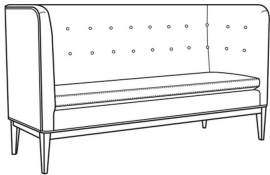

**Oscar / L1820-00B**

DESCRIPTION:	Sofa Banquette (80W)
OUTSIDE:	80"W x 28"D x 43"H
INSIDE:	71"W x 20.5"D
SEAT:	20"H
ARM:	43"H
BACK RAIL:	43"H
COM:	Plain: 166 sq ft
WEIGHT:	165 lbs

Standard Features:

Tight Back

French Seamed

May be shown with optional features

**OSCAR**

Standard Seat Cushion: Hallmark Seat

---

Also available:

Oscar / 1820-00B

Sofa Banquette (80W)

Outside: 80W x 28D x 43H

Inside: 71W x 20.5D