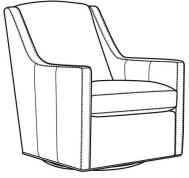

### Lafayette / 745-05

DESCRIPTION:	Chair (29W)
OUTSIDE:	29"W x 36.5"D x 39"H
INSIDE:	22.5"W x 21"D
SEAT:	19"H
ARM:	24"H
COM:	Plain: 8.00 yds Repeat of 2-14": 10.00 yds Repeat of 15-27": 11.00 yds
WEIGHT:	70 lbs

## LAFAYETTE

Standard Seat Cushion: Hallmark Seat

Also available:

LaFayette / L745-07  
Leather Ottoman (25.5W X 19D)  
Outside: 25.5W x 19D x 16.5H  
Inside: 0W x 0D

LaFayette / 745-07  
Ottoman (25.5W X 19D)  
Outside: 25.5W x 19D x 16.5H  
Inside: 0W x 0D

Lafayette / 745-05SG  
Swivel Glider (29W)  
Outside: 29W x 36.5D x 39H  
Inside: 22.5W x 21D

Lafayette / 745-05SW  
Swivel Chair (29W)  
Outside: 29W x 36.5D x 39H  
Inside: 22.5W x 21D

Lafayette / L745-05  
Leather Chair (29W)  
Outside: 29W x 36.5D x 39H  
Inside: 22.5W x 21D

Lafayette / L745-05SG  
Leather Swivel Glider (29W)  
Outside: 29W x 36.5D x 39H  
Inside: 22.5W x 21D

Lafayette / L745-05SW  
Leather Swivel Chair (29W)  
Outside: 29W x 36.5D x 39H  
Inside: 22.5W x 21D