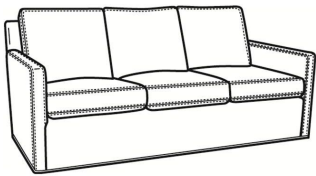

**Oliver / 5742-S**

DESCRIPTION: Full Sleeper (68.5W)  
 OUTSIDE: 68.5"W x 36"D x 34"H  
 INSIDE: 61.5"W x 21"D  
 SEAT: 20"H  
 ARM: 24"H  
 BACK RAIL: 31"H  
 COM: Plain: 16.00 yds  
 Repeat of 2-14": 20.00 yds  
 Repeat of 15-27": 21.75 yds  
 WEIGHT: 260 lbs

**L** = available in leather

**S** = available as sleeper

**Standard Features:**

Box Border Back

Saddle-Stitched

Full Sleeper Mattress Size: 52W x 75L x 6H

Length when extended: 93L

May be shown with optional features

**OLIVER**

Standard Seat Cushion: Mayfair Seat  
 Standard Back Pillow: Fiber Back

Also available:

Oliver / 5740  
 Sofa (74W)  
 Outside: 74W x 35D x 34H  
 Inside: 67W x 21D

Oliver / 5740-00  
 Sofa (80W)  
 Outside: 80W x 35D x 34H  
 Inside: 73W x 21D

Oliver / 5744  
 Loveseat (52W)  
 Outside: 52W x 35D x 34H  
 Inside: 45W x 21D

Oliver / 5745  
 Chair (26.5W)  
 Outside: 26.5W x 35D x 34H  
 Inside: 20W x 21D

Oliver / 5745-SW  
 Swivel Chair (26.5W)  
 Outside: 26.5W x 35D x 34H  
 Inside: 20W x 21D