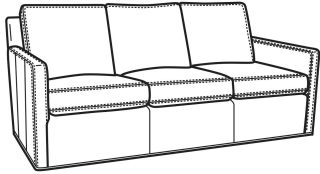

**OLIVER**

Standard Seat Cushion: Mayfair Seat  
 Standard Back Pillow: Fiber Back

Also available:

Oliver / 5740  
 Sofa (74W)  
 Outside: 74W x 35D x 34H  
 Inside: 67W x 21D

Oliver / 5740-00  
 Sofa (80W)  
 Outside: 80W x 35D x 34H  
 Inside: 73W x 21D

Oliver / 5744  
 Loveseat (52W)  
 Outside: 52W x 35D x 34H  
 Inside: 45W x 21D

Oliver / 5745  
 Chair (26.5W)  
 Outside: 26.5W x 35D x 34H  
 Inside: 20W x 21D

Oliver / 5745-SW  
 Swivel Chair (26.5W)  
 Outside: 26.5W x 35D x 34H  
 Inside: 20W x 21D

Oliver / 5746  
 Chair & 1/2 (45.5W)  
 Outside: 45.5W x 35D x 34H  
 Inside: 40W x 21D

Oliver / 5748  
 Ott & 1/2 (39W X 26D)  
 Outside: 39W x 26D x 16.5H  
 Inside: 0W x 0D

Oliver / 5748-ST  
 Storage & 1/2 (39W X 26D)  
 Outside: 39W x 26D x 17H  
 Inside: 0W x 0D

Oliver / L5740  
 Leather Sofa (74W)  
 Outside: 74W x 35D x 34H  
 Inside: 67W x 21D

Oliver / L5740-00  
 Leather Sofa (80W)  
 Outside: 80W x 35D x 34H  
 Inside: 73W x 21D

Oliver / L5740-S  
 Leather Queen Sleeper (75W)  
 Outside: 75W x 36D x 34H  
 Inside: 68W x 21D