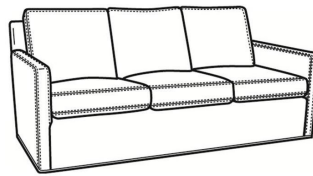

**Oliver / 5742-S**

DESCRIPTION: Full Sleeper (68.5W)  
 OUTSIDE: 68.5"W x 36"D x 34"H  
 INSIDE: 61.5"W x 21"D  
 SEAT: 20"H  
 ARM: 24"H  
 BACK RAIL: 31"H  
 COM: Plain: 16.00 yds  
 Repeat of 2-14": 20.00 yds  
 Repeat of 15-27": 21.75 yds  
 WEIGHT: 260 lbs

**L** = available in leather

**S** = available as sleeper

**Standard Features:**

Box Border Back

Saddle-Stitched

Full Sleeper Mattress Size: 52W x 75L x 6H

Length when extended: 93L

May be shown with optional features

**OLIVER**

Standard Seat Cushion: Mayfair Seat  
 Standard Back Pillow: Fiber Back

Also available:

Oliver / 5740  
 Sofa (74W)  
 Outside: 74W x 35D x 34H  
 Inside: 67W x 21D

Oliver / 5740-00  
 Sofa (80W)  
 Outside: 80W x 35D x 34H  
 Inside: 73W x 21D

Oliver / 5744  
 Loveseat (52W)  
 Outside: 52W x 35D x 34H  
 Inside: 45W x 21D

Oliver / 5745  
 Chair (26.5W)  
 Outside: 26.5W x 35D x 34H  
 Inside: 20W x 21D

Oliver / 5745-SW  
 Swivel Chair (26.5W)  
 Outside: 26.5W x 35D x 34H  
 Inside: 20W x 21D