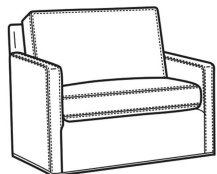

Oliver / 5746  
 Chair & 1/2 (45.5W)  
 Outside: 45.5W x 35D x 34H  
 Inside: 40W x 21D

Oliver / 5748  
 Ott & 1/2 (39W X 26D)  
 Outside: 39W x 26D x 16.5H  
 Inside: 0W x 0D

Oliver / 5748-ST  
 Storage & 1/2 (39W X 26D)  
 Outside: 39W x 26D x 17H  
 Inside: 0W x 0D

Oliver / L5742-S  
 Leather Full Sleeper (68.5W)  
 Outside: 68.5W x 36D x 34H  
 Inside: 61.5W x 21D

Oliver / L5744  
 Leather Loveseat (52W)  
 Outside: 52W x 35D x 34H  
 Inside: 45W x 21D

Oliver / L5745  
 Leather Chair (26.5W)  
 Outside: 26.5W x 35D x 34H  
 Inside: 20W x 21D

Oliver / L5745-SW  
 Leather Swivel Chair (26.5W)  
 Outside: 26.5W x 35D x 34H  
 Inside: 20W x 21D

Oliver / L5746  
 Leather Chair & 1/2 (45.5W)  
 Outside: 45.5W x 35D x 34H  
 Inside: 40W x 21D

Oliver / L5746-S  
 Leather Twin Sleeper (45.5W)  
 Outside: 45.5W x 36D x 34H  
 Inside: 40W x 21D