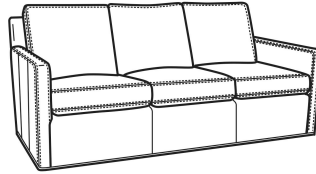

**OLIVER**

Standard Seat Cushion: Mayfair Seat  
 Standard Back Pillow: Fiber Back

Also available:

Oliver / 5740  
 Sofa (74W)  
 Outside: 74W x 35D x 34H  
 Inside: 67W x 21D

Oliver / 5740-00  
 Sofa (80W)  
 Outside: 80W x 35D x 34H  
 Inside: 73W x 21D

Oliver / 5744  
 Loveseat (52W)  
 Outside: 52W x 35D x 34H  
 Inside: 45W x 21D

Oliver / 5745  
 Chair (26.5W)  
 Outside: 26.5W x 35D x 34H  
 Inside: 20W x 21D

Oliver / 5745-SW  
 Swivel Chair (26.5W)  
 Outside: 26.5W x 35D x 34H  
 Inside: 20W x 21D

Oliver / 5746  
 Chair & 1/2 (45.5W)  
 Outside: 45.5W x 35D x 34H  
 Inside: 40W x 21D

Oliver / 5748  
 Ott & 1/2 (39W X 26D)  
 Outside: 39W x 26D x 16.5H  
 Inside: 0W x 0D

Oliver / 5748-ST  
 Storage & 1/2 (39W X 26D)  
 Outside: 39W x 26D x 17H  
 Inside: 0W x 0D

Oliver / L5740  
 Leather Sofa (74W)  
 Outside: 74W x 35D x 34H  
 Inside: 67W x 21D

Oliver / L5740-00  
 Leather Sofa (80W)  
 Outside: 80W x 35D x 34H  
 Inside: 73W x 21D

Oliver / L5740-S  
 Leather Queen Sleeper (75W)  
 Outside: 75W x 36D x 34H  
 Inside: 68W x 21D