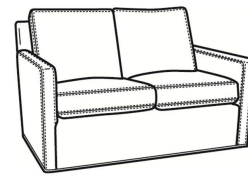

**Oliver / 5742-S**

DESCRIPTION: Full Sleeper (68.5W)  
 OUTSIDE: 68.5"W x 36"D x 34"H  
 INSIDE: 61.5"W x 21"D  
 SEAT: 20"H  
 ARM: 24"H  
 BACK RAIL: 31"H  
 COM: Plain: 16.00 yds  
 Repeat of 2-14": 20.00 yds  
 Repeat of 15-27": 21.75 yds  
 WEIGHT: 260 lbs

**L** = available in leather

**S** = available as sleeper

**Standard Features:**

Box Border Back

Saddle-Stitched

Full Sleeper Mattress Size: 52W x 75L x 6H

Length when extended: 93L

May be shown with optional features

**OLIVER**

Standard Seat Cushion: Mayfair Seat  
 Standard Back Pillow: Fiber Back

Also available:

Oliver / 5740  
 Sofa (74W)  
 Outside: 74W x 35D x 34H  
 Inside: 67W x 21D

Oliver / 5740-00  
 Sofa (80W)  
 Outside: 80W x 35D x 34H  
 Inside: 73W x 21D

Oliver / 5744  
 Loveseat (52W)  
 Outside: 52W x 35D x 34H  
 Inside: 45W x 21D

Oliver / 5745  
 Chair (26.5W)  
 Outside: 26.5W x 35D x 34H  
 Inside: 20W x 21D

Oliver / 5745-SW  
 Swivel Chair (26.5W)  
 Outside: 26.5W x 35D x 34H  
 Inside: 20W x 21D