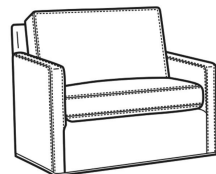

Oliver / L5742-S  
 Leather Full Sleeper (68.5W)  
 Outside: 68.5W x 36D x 34H  
 Inside: 61.5W x 21D

Oliver / L5744  
 Leather Loveseat (52W)  
 Outside: 52W x 35D x 34H  
 Inside: 45W x 21D

Oliver / L5745  
 Leather Chair (26.5W)  
 Outside: 26.5W x 35D x 34H  
 Inside: 20W x 21D

Oliver / L5745-SW  
 Leather Swivel Chair (26.5W)  
 Outside: 26.5W x 35D x 34H  
 Inside: 20W x 21D

Oliver / L5746  
 Leather Chair & 1/2 (45.5W)  
 Outside: 45.5W x 35D x 34H  
 Inside: 40W x 21D

Oliver / L5746-S  
 Leather Twin Sleeper (45.5W)  
 Outside: 45.5W x 36D x 34H  
 Inside: 40W x 21D