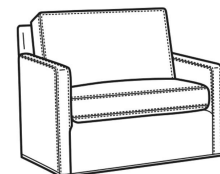

Oliver / L5745-SW  
 Leather Swivel Chair (26.5W)  
 Outside: 26.5W x 35D x 34H  
 Inside: 20W x 21D

Oliver / L5746  
 Leather Chair & 1/2 (45.5W)  
 Outside: 45.5W x 35D x 34H  
 Inside: 40W x 21D

Oliver / L5746-S  
 Leather Twin Sleeper (45.5W)  
 Outside: 45.5W x 36D x 34H  
 Inside: 40W x 21D

Oliver / L5748  
 Leather Ott 1/2 (39W X 26D)  
 Outside: 39W x 26D x 16.5H  
 Inside: 0W x 0D

Oliver / L5748-ST  
 Leather Storage Ott (39W X 26D)  
 Outside: 39W x 26D x 17H  
 Inside: 0W x 0D

Oliver / 5740-S  
 Queen Sleeper (75W)  
 Outside: 75W x 36D x 34H  
 Inside: 68W x 21D