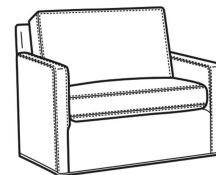

**Oliver / 5742-S**

DESCRIPTION: Full Sleeper (68.5W)  
 OUTSIDE: 68.5"W x 36"D x 34"H  
 INSIDE: 61.5"W x 21"D  
 SEAT: 20"H  
 ARM: 24"H  
 BACK RAIL: 31"H  
 COM: Plain: 16.00 yds  
 Repeat of 2-14": 20.00 yds  
 Repeat of 15-27": 21.75 yds  
 WEIGHT: 260 lbs

**L** = available in leather

**S** = available as sleeper

**Standard Features:**

Box Border Back

Saddle-Stitched

Full Sleeper Mattress Size: 52W x 75L x 6H

Length when extended: 93L

May be shown with optional features

**OLIVER**

Standard Seat Cushion: Mayfair Seat  
 Standard Back Pillow: Fiber Back

Also available:

Oliver / 5740  
 Sofa (74W)  
 Outside: 74W x 35D x 34H  
 Inside: 67W x 21D

Oliver / 5740-00  
 Sofa (80W)  
 Outside: 80W x 35D x 34H  
 Inside: 73W x 21D

Oliver / 5744  
 Loveseat (52W)  
 Outside: 52W x 35D x 34H  
 Inside: 45W x 21D

Oliver / 5745  
 Chair (26.5W)  
 Outside: 26.5W x 35D x 34H  
 Inside: 20W x 21D

Oliver / 5745-SW  
 Swivel Chair (26.5W)  
 Outside: 26.5W x 35D x 34H  
 Inside: 20W x 21D