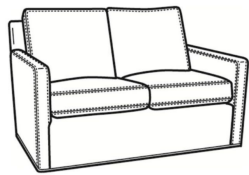

Oliver / L5744
Leather Loveseat (52W)
Outside: 52W x 35D x 34H
Inside: 45W x 21D