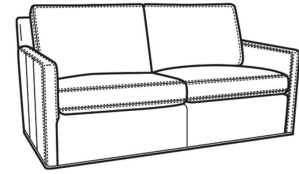

**OLIVER**

Standard Seat Cushion: Mayfair Seat  
 Standard Back Pillow: Fiber Back

Also available:

Oliver / 5740  
 Sofa (74W)  
 Outside: 74W x 35D x 34H  
 Inside: 67W x 21D

Oliver / 5740-00  
 Sofa (80W)  
 Outside: 80W x 35D x 34H  
 Inside: 73W x 21D

Oliver / 5744  
 Loveseat (52W)  
 Outside: 52W x 35D x 34H  
 Inside: 45W x 21D

Oliver / 5745  
 Chair (26.5W)  
 Outside: 26.5W x 35D x 34H  
 Inside: 20W x 21D

Oliver / 5745-SW  
 Swivel Chair (26.5W)  
 Outside: 26.5W x 35D x 34H  
 Inside: 20W x 21D

Oliver / 5746  
 Chair & 1/2 (45.5W)  
 Outside: 45.5W x 35D x 34H  
 Inside: 40W x 21D

Oliver / 5748  
 Ott & 1/2 (39W X 26D)  
 Outside: 39W x 26D x 16.5H  
 Inside: 0W x 0D

Oliver / 5748-ST  
 Storage & 1/2 (39W X 26D)  
 Outside: 39W x 26D x 17H  
 Inside: 0W x 0D

Oliver / L5740  
 Leather Sofa (74W)  
 Outside: 74W x 35D x 34H  
 Inside: 67W x 21D

Oliver / L5740-00  
 Leather Sofa (80W)  
 Outside: 80W x 35D x 34H  
 Inside: 73W x 21D

Oliver / L5740-S  
 Leather Queen Sleeper (75W)  
 Outside: 75W x 36D x 34H  
 Inside: 68W x 21D