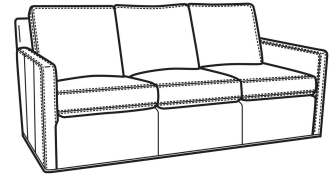

**Oliver / 5742-S**

DESCRIPTION: Full Sleeper (68.5W)  
 OUTSIDE: 68.5"W x 36"D x 34"H  
 INSIDE: 61.5"W x 21"D  
 SEAT: 20"H  
 ARM: 24"H  
 BACK RAIL: 31"H  
 COM: Plain: 16.00 yds  
 Repeat of 2-14": 20.00 yds  
 Repeat of 15-27": 21.75 yds  
 WEIGHT: 260 lbs

**OLIVER**

Standard Seat Cushion: Mayfair Seat  
 Standard Back Pillow: Fiber Back

Also available:

Oliver / 5740  
 Sofa (74W)  
 Outside: 74W x 35D x 34H  
 Inside: 67W x 21D

Oliver / 5740-00  
 Sofa (80W)  
 Outside: 80W x 35D x 34H  
 Inside: 73W x 21D

Oliver / 5744  
 Loveseat (52W)  
 Outside: 52W x 35D x 34H  
 Inside: 45W x 21D

Oliver / 5745  
 Chair (26.5W)  
 Outside: 26.5W x 35D x 34H  
 Inside: 20W x 21D

Oliver / 5745-SW  
 Swivel Chair (26.5W)  
 Outside: 26.5W x 35D x 34H  
 Inside: 20W x 21D

Oliver / 5746  
 Chair & 1/2 (45.5W)  
 Outside: 45.5W x 35D x 34H  
 Inside: 40W x 21D

Oliver / 5748  
 Ott & 1/2 (39W X 26D)  
 Outside: 39W x 26D x 16.5H  
 Inside: 0W x 0D

Oliver / 5748-ST  
 Storage & 1/2 (39W X 26D)  
 Outside: 39W x 26D x 17H  
 Inside: 0W x 0D