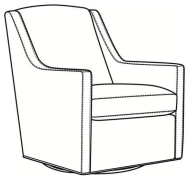

Lafayette / L745-05

DESCRIPTION:	Chair (29W)
OUTSIDE:	29"W x 36.5"D x 39"H
INSIDE:	22.5"W x 21"D
SEAT:	19"H
ARM:	24"H
COM:	Plain: 98 sq ft
WEIGHT:	70 lbs

L = available in leather

Standard Features:

Tight Back

French Seamed

May be shown with optional features

LAFAYETTE

Standard Seat Cushion: Hallmark Seat

Also available:

LaFayette / L745-07
Leather Ottoman (25.5W X 19D)
Outside: 25.5W x 19D x 16.5H
Inside: 0W x 0D

LaFayette / 745-07
Ottoman (25.5W X 19D)
Outside: 25.5W x 19D x 16.5H
Inside: 0W x 0D

Lafayette / 745-05
Chair (29W)
Outside: 29W x 36.5D x 39H
Inside: 22.5W x 21D

Lafayette / 745-05SG
Swivel Glider (29W)
Outside: 29W x 36.5D x 39H
Inside: 22.5W x 21D

Lafayette / 745-05SW
Swivel Chair (29W)
Outside: 29W x 36.5D x 39H
Inside: 22.5W x 21D

Lafayette / L745-05SG
Leather Swivel Glider (29W)
Outside: 29W x 36.5D x 39H
Inside: 22.5W x 21D

Lafayette / L745-05SW
Leather Swivel Chair (29W)
Outside: 29W x 36.5D x 39H
Inside: 22.5W x 21D