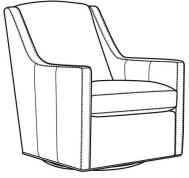

Lafayette / L745-05

DESCRIPTION:	Chair (29W)
OUTSIDE:	29"W x 36.5"D x 39"H
INSIDE:	22.5"W x 21"D
SEAT:	19"H
ARM:	24"H
COM:	Plain: 98 sq ft
WEIGHT:	70 lbs

L = available in leather

Standard Features:

Tight Back

French Seamed

May be shown with optional features

LAFAYETTE

Standard Seat Cushion: Hallmark Seat

Also available:

LaFayette / L745-07
Leather Ottoman (25.5W X 19D)
Outside: 25.5W x 19D x 16.5H
Inside: 0W x 0D

LaFayette / 745-07
Ottoman (25.5W X 19D)
Outside: 25.5W x 19D x 16.5H
Inside: 0W x 0D

Lafayette / 745-05
Chair (29W)
Outside: 29W x 36.5D x 39H
Inside: 22.5W x 21D

Lafayette / 745-05SG
Swivel Glider (29W)
Outside: 29W x 36.5D x 39H
Inside: 22.5W x 21D

Lafayette / 745-05SW
Swivel Chair (29W)
Outside: 29W x 36.5D x 39H
Inside: 22.5W x 21D

Lafayette / L745-05SG
Leather Swivel Glider (29W)
Outside: 29W x 36.5D x 39H
Inside: 22.5W x 21D

Lafayette / L745-05SW
Leather Swivel Chair (29W)
Outside: 29W x 36.5D x 39H
Inside: 22.5W x 21D