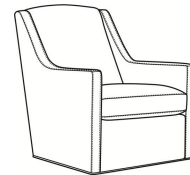

Lafayette / L745-05

DESCRIPTION:	Chair (29W)
OUTSIDE:	29"W x 36.5"D x 39"H
INSIDE:	22.5"W x 21"D
SEAT:	19"H
ARM:	24"H
COM:	Plain: 98 sq ft
WEIGHT:	70 lbs

L = available in leather

Standard Features:

Tight Back

French Seamed

May be shown with optional features

LAFAYETTE

Standard Seat Cushion: Hallmark Seat

Also available:

LaFayette / L745-07
Leather Ottoman (25.5W X 19D)
Outside: 25.5W x 19D x 16.5H
Inside: 0W x 0D

LaFayette / 745-07
Ottoman (25.5W X 19D)
Outside: 25.5W x 19D x 16.5H
Inside: 0W x 0D

Lafayette / 745-05
Chair (29W)
Outside: 29W x 36.5D x 39H
Inside: 22.5W x 21D

Lafayette / 745-05SG
Swivel Glider (29W)
Outside: 29W x 36.5D x 39H
Inside: 22.5W x 21D

Lafayette / 745-05SW
Swivel Chair (29W)
Outside: 29W x 36.5D x 39H
Inside: 22.5W x 21D

Lafayette / L745-05SG
Leather Swivel Glider (29W)
Outside: 29W x 36.5D x 39H
Inside: 22.5W x 21D

Lafayette / L745-05SW
Leather Swivel Chair (29W)
Outside: 29W x 36.5D x 39H
Inside: 22.5W x 21D