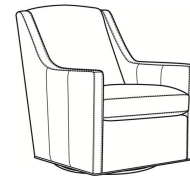

Lafayette / L745-05

DESCRIPTION:	Chair (29W)
OUTSIDE:	29"W x 36.5"D x 39"H
INSIDE:	22.5"W x 21"D
SEAT:	19"H
ARM:	24"H
COM:	Plain: 98 sq ft
WEIGHT:	70 lbs

L = available in leather

Standard Features:

Tight Back

French Seamed

May be shown with optional features

LAFAYETTE

Standard Seat Cushion: Hallmark Seat

Also available:

LaFayette / L745-07
Leather Ottoman (25.5W X 19D)
Outside: 25.5W x 19D x 16.5H
Inside: 0W x 0D

LaFayette / 745-07
Ottoman (25.5W X 19D)
Outside: 25.5W x 19D x 16.5H
Inside: 0W x 0D

Lafayette / 745-05
Chair (29W)
Outside: 29W x 36.5D x 39H
Inside: 22.5W x 21D

Lafayette / 745-05SG
Swivel Glider (29W)
Outside: 29W x 36.5D x 39H
Inside: 22.5W x 21D

Lafayette / 745-05SW
Swivel Chair (29W)
Outside: 29W x 36.5D x 39H
Inside: 22.5W x 21D

Lafayette / L745-05SG
Leather Swivel Glider (29W)
Outside: 29W x 36.5D x 39H
Inside: 22.5W x 21D

Lafayette / L745-05SW
Leather Swivel Chair (29W)
Outside: 29W x 36.5D x 39H
Inside: 22.5W x 21D