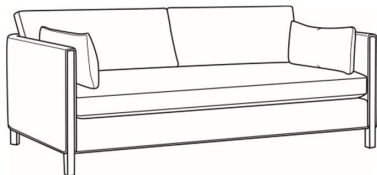

Nelson / L3500-05

DESCRIPTION:	Chair (31W)
OUTSIDE:	31"W x 36"D x 33"H
INSIDE:	24.5"W x 22"D
SEAT:	19"H
ARM:	27"H
BACK RAIL:	27"H
COM:	Plain: 97 sq ft
WEIGHT:	75 lbs

L = available in leather

Standard Features:

Box Border Back

Weltless Cushions

Oak wood legs. Wood grain pattern is a natural characteristic of oak

May be shown with optional features

NELSON

Standard Seat Cushion:	Hallmark Seat
Standard Back Pillow:	Fiber Back

Also available:

Nelson / 3500-07
Ottoman (25W X 20D)
Outside: 25W x 20D x 18H
Inside: 0W x 0D

Nelson / L3500-07
Leather Ottoman (25W X 20D)
Outside: 25W x 20D x 18H
Inside: 0W x 0D

Nelson / 3500-05
Chair (31W)
Outside: 31W x 36D x 33H
Inside: 24.5W x 22D

Nelson / 3500-20B
Sofa (87W)
Outside: 87W x 38D x 33H
Inside: 80.5W x 24D

Nelson / 3500-22B
Apt Sofa (77W)
Outside: 77W x 38D x 33H
Inside: 70.5W x 24D

Nelson / L3500-20B
Leather Sofa (87W)
Outside: 87W x 38D x 33H
Inside: 80.5W x 24D