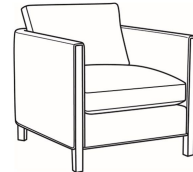

Nelson / L3500-05

DESCRIPTION:	Chair (31W)
OUTSIDE:	31"W x 36"D x 33"H
INSIDE:	24.5"W x 22"D
SEAT:	19"H
ARM:	27"H
BACK RAIL:	27"H
COM:	Plain: 97 sq ft
WEIGHT:	75 lbs

L = available in leather

Standard Features:

Box Border Back

Weltless Cushions

Oak wood legs. Wood grain pattern is a natural characteristic of oak

May be shown with optional features

NELSON

Standard Seat Cushion:	Hallmark Seat
Standard Back Pillow:	Fiber Back

Also available:

Nelson / 3500-07
Ottoman (25W X 20D)
Outside: 25W x 20D x 18H
Inside: 0W x 0D

Nelson / L3500-07
Leather Ottoman (25W X 20D)
Outside: 25W x 20D x 18H
Inside: 0W x 0D

Nelson / 3500-05
Chair (31W)
Outside: 31W x 36D x 33H
Inside: 24.5W x 22D

Nelson / 3500-20B
Sofa (87W)
Outside: 87W x 38D x 33H
Inside: 80.5W x 24D

Nelson / 3500-22B
Apt Sofa (77W)
Outside: 77W x 38D x 33H
Inside: 70.5W x 24D

Nelson / L3500-20B
Leather Sofa (87W)
Outside: 87W x 38D x 33H
Inside: 80.5W x 24D