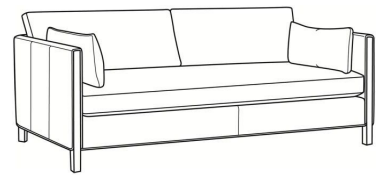

Nelson / L3500-05

DESCRIPTION:	Chair (31W)
OUTSIDE:	31"W x 36"D x 33"H
INSIDE:	24.5"W x 22"D
SEAT:	19"H
ARM:	27"H
BACK RAIL:	27"H
COM:	Plain: 97 sq ft
WEIGHT:	75 lbs

L = available in leather

Standard Features:

Box Border Back

Weltless Cushions

Oak wood legs. Wood grain pattern is a natural characteristic of oak

May be shown with optional features

NELSON

Standard Seat Cushion:	Hallmark Seat
Standard Back Pillow:	Fiber Back

Also available:

Nelson / 3500-07
Ottoman (25W X 20D)
Outside: 25W x 20D x 18H
Inside: 0W x 0D

Nelson / L3500-07
Leather Ottoman (25W X 20D)
Outside: 25W x 20D x 18H
Inside: 0W x 0D

Nelson / 3500-05
Chair (31W)
Outside: 31W x 36D x 33H
Inside: 24.5W x 22D

Nelson / 3500-20B
Sofa (87W)
Outside: 87W x 38D x 33H
Inside: 80.5W x 24D

Nelson / 3500-22B
Apt Sofa (77W)
Outside: 77W x 38D x 33H
Inside: 70.5W x 24D

Nelson / L3500-20B
Leather Sofa (87W)
Outside: 87W x 38D x 33H
Inside: 80.5W x 24D