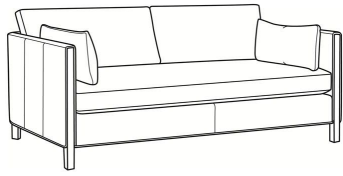

Nelson / L3500-05

DESCRIPTION:	Chair (31W)
OUTSIDE:	31"W x 36"D x 33"H
INSIDE:	24.5"W x 22"D
SEAT:	19"H
ARM:	27"H
BACK RAIL:	27"H
COM:	Plain: 97 sq ft
WEIGHT:	75 lbs

L = available in leather

Standard Features:

Box Border Back

Weltless Cushions

Oak wood legs. Wood grain pattern is a natural characteristic of oak

May be shown with optional features

NELSON

Standard Seat Cushion:	Hallmark Seat
Standard Back Pillow:	Fiber Back

Also available:

Nelson / 3500-07
Ottoman (25W X 20D)
Outside: 25W x 20D x 18H
Inside: 0W x 0D

Nelson / L3500-07
Leather Ottoman (25W X 20D)
Outside: 25W x 20D x 18H
Inside: 0W x 0D

Nelson / 3500-05
Chair (31W)
Outside: 31W x 36D x 33H
Inside: 24.5W x 22D

Nelson / 3500-20B
Sofa (87W)
Outside: 87W x 38D x 33H
Inside: 80.5W x 24D

Nelson / 3500-22B
Apt Sofa (77W)
Outside: 77W x 38D x 33H
Inside: 70.5W x 24D

Nelson / L3500-20B
Leather Sofa (87W)
Outside: 87W x 38D x 33H
Inside: 80.5W x 24D