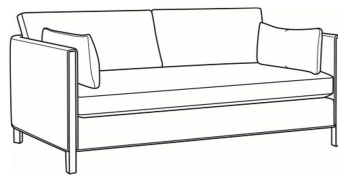

Nelson / L3500-05

DESCRIPTION:	Chair (31W)
OUTSIDE:	31"W x 36"D x 33"H
INSIDE:	24.5"W x 22"D
SEAT:	19"H
ARM:	27"H
BACK RAIL:	27"H
COM:	Plain: 97 sq ft
WEIGHT:	75 lbs

L = available in leather

Standard Features:

Box Border Back

Weltless Cushions

Oak wood legs. Wood grain pattern is a natural characteristic of oak

May be shown with optional features

NELSON

Standard Seat Cushion:	Hallmark Seat
Standard Back Pillow:	Fiber Back

Also available:

Nelson / 3500-07
Ottoman (25W X 20D)
Outside: 25W x 20D x 18H
Inside: 0W x 0D

Nelson / L3500-07
Leather Ottoman (25W X 20D)
Outside: 25W x 20D x 18H
Inside: 0W x 0D

Nelson / 3500-05
Chair (31W)
Outside: 31W x 36D x 33H
Inside: 24.5W x 22D

Nelson / 3500-20B
Sofa (87W)
Outside: 87W x 38D x 33H
Inside: 80.5W x 24D

Nelson / 3500-22B
Apt Sofa (77W)
Outside: 77W x 38D x 33H
Inside: 70.5W x 24D

Nelson / L3500-20B
Leather Sofa (87W)
Outside: 87W x 38D x 33H
Inside: 80.5W x 24D