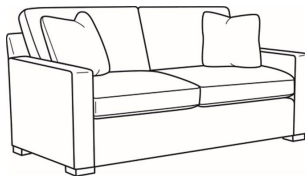

**Travis / 8780-05SW**

DESCRIPTION:	Swivel Chair (34W)
OUTSIDE:	34"W x 41"D x 37"H
INSIDE:	22"W x 24.5"D
SEAT:	21.5"H
ARM:	25.5"H
BACK RAIL:	30.5"H
COM:	Plain: 9.50 yds Repeat of 2-14": 12.00 yds Repeat of 15-27": 13.00 yds
WEIGHT:	90 lbs

Standard Features:

- Box Border Back
- Weltless
- May be shown with optional features

**TRAVIS**

Standard Seat Cushion:	Comfort Down Seat
Standard Back Pillow:	Comfort Down Back

Also available:

Travis / 8780-07  
Ottoman (29W X 24D)  
Outside: 29W x 24D x 19H  
Inside: 0W x 0D

Travis / 8780-00  
Sofa (83W)  
Outside: 83W x 41D x 37H  
Inside: 70W x 24.5D

Travis / 8780-04  
Loveseat (60W)  
Outside: 60W x 41D x 37H  
Inside: 47W x 24.5D

Travis / 8780-05  
Chair (34W)  
Outside: 34W x 41D x 37H  
Inside: 22W x 24.5D