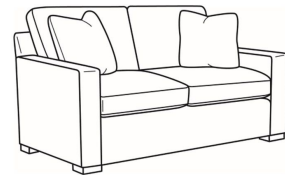

**Travis / 8780-05SW**

DESCRIPTION:	Swivel Chair (34W)
OUTSIDE:	34"W x 41"D x 37"H
INSIDE:	22"W x 24.5"D
SEAT:	21.5"H
ARM:	25.5"H
BACK RAIL:	30.5"H
COM:	Plain: 9.50 yds Repeat of 2-14": 12.00 yds Repeat of 15-27": 13.00 yds
WEIGHT:	90 lbs

Standard Features:

- Box Border Back
- Weltless
- May be shown with optional features

**TRAVIS**

Standard Seat Cushion:	Comfort Down Seat
Standard Back Pillow:	Comfort Down Back

Also available:

Travis / 8780-07  
Ottoman (29W X 24D)  
Outside: 29W x 24D x 19H  
Inside: 0W x 0D

Travis / 8780-00  
Sofa (83W)  
Outside: 83W x 41D x 37H  
Inside: 70W x 24.5D

Travis / 8780-04  
Loveseat (60W)  
Outside: 60W x 41D x 37H  
Inside: 47W x 24.5D

Travis / 8780-05  
Chair (34W)  
Outside: 34W x 41D x 37H  
Inside: 22W x 24.5D