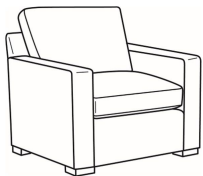

**Travis / 8780-05SW**

DESCRIPTION:	Swivel Chair (34W)
OUTSIDE:	34"W x 41"D x 37"H
INSIDE:	22"W x 24.5"D
SEAT:	21.5"H
ARM:	25.5"H
BACK RAIL:	30.5"H
COM:	Plain: 9.50 yds Repeat of 2-14": 12.00 yds Repeat of 15-27": 13.00 yds
WEIGHT:	90 lbs

Standard Features:

- Box Border Back
- Weltless
- May be shown with optional features

**TRAVIS**

Standard Seat Cushion:	Comfort Down Seat
Standard Back Pillow:	Comfort Down Back

Also available:

Travis / 8780-07  
Ottoman (29W X 24D)  
Outside: 29W x 24D x 19H  
Inside: 0W x 0D

Travis / 8780-00  
Sofa (83W)  
Outside: 83W x 41D x 37H  
Inside: 70W x 24.5D

Travis / 8780-04  
Loveseat (60W)  
Outside: 60W x 41D x 37H  
Inside: 47W x 24.5D

Travis / 8780-05  
Chair (34W)  
Outside: 34W x 41D x 37H  
Inside: 22W x 24.5D