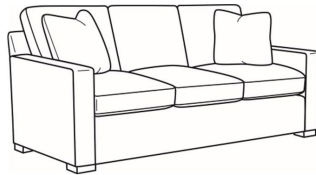

**Travis / 8780-05SW**

DESCRIPTION:	Swivel Chair (34W)
OUTSIDE:	34"W x 41"D x 37"H
INSIDE:	22"W x 24.5"D
SEAT:	21.5"H
ARM:	25.5"H
BACK RAIL:	30.5"H
COM:	Plain: 9.50 yds Repeat of 2-14": 12.00 yds Repeat of 15-27": 13.00 yds
WEIGHT:	90 lbs

Standard Features:

- Box Border Back
- Weltless
- May be shown with optional features

**TRAVIS**

Standard Seat Cushion:	Comfort Down Seat
Standard Back Pillow:	Comfort Down Back

Also available:

Travis / 8780-07  
Ottoman (29W X 24D)  
Outside: 29W x 24D x 19H  
Inside: 0W x 0D

Travis / 8780-00  
Sofa (83W)  
Outside: 83W x 41D x 37H  
Inside: 70W x 24.5D

Travis / 8780-04  
Loveseat (60W)  
Outside: 60W x 41D x 37H  
Inside: 47W x 24.5D

Travis / 8780-05  
Chair (34W)  
Outside: 34W x 41D x 37H  
Inside: 22W x 24.5D