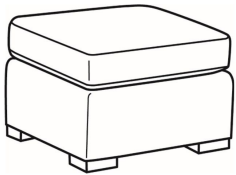

**Travis / 8780-05SW**

DESCRIPTION:	Swivel Chair (34W)
OUTSIDE:	34"W x 41"D x 37"H
INSIDE:	22"W x 24.5"D
SEAT:	21.5"H
ARM:	25.5"H
BACK RAIL:	30.5"H
COM:	Plain: 9.50 yds Repeat of 2-14": 12.00 yds Repeat of 15-27": 13.00 yds
WEIGHT:	90 lbs

Standard Features:

- Box Border Back
- Weltless
- May be shown with optional features

**TRAVIS**

Standard Seat Cushion:	Comfort Down Seat
Standard Back Pillow:	Comfort Down Back

Also available:

Travis / 8780-07  
Ottoman (29W X 24D)  
Outside: 29W x 24D x 19H  
Inside: 0W x 0D