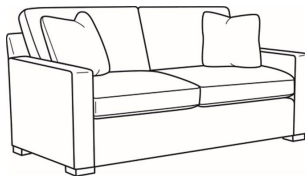

Travis / 8780-05

DESCRIPTION:	Chair (34W)
OUTSIDE:	34"W x 41"D x 37"H
INSIDE:	22"W x 24.5"D
SEAT:	21.5"H
ARM:	25.5"H
BACK RAIL:	30.5"H
COM:	Plain: 9.50 yds Repeat of 2-14": 12.00 yds Repeat of 15-27": 13.00 yds
WEIGHT:	90 lbs

Standard Features:

- Box Border Back
- Weltless
- May be shown with optional features

TRAVIS

Standard Seat Cushion:	Comfort Down Seat
Standard Back Pillow:	Comfort Down Back

Also available:

Travis / 8780-07
Ottoman (29W X 24D)
Outside: 29W x 24D x 19H
Inside: 0W x 0D

Travis / 8780-00
Sofa (83W)
Outside: 83W x 41D x 37H
Inside: 70W x 24.5D

Travis / 8780-04
Loveseat (60W)
Outside: 60W x 41D x 37H
Inside: 47W x 24.5D

Travis / 8780-05SW
Swivel Chair (34W)
Outside: 34W x 41D x 37H
Inside: 22W x 24.5D