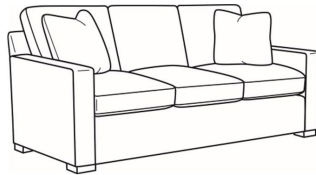

Travis / 8780-05

DESCRIPTION:	Chair (34W)
OUTSIDE:	34"W x 41"D x 37"H
INSIDE:	22"W x 24.5"D
SEAT:	21.5"H
ARM:	25.5"H
BACK RAIL:	30.5"H
COM:	Plain: 9.50 yds Repeat of 2-14": 12.00 yds Repeat of 15-27": 13.00 yds
WEIGHT:	90 lbs

Standard Features:

- Box Border Back
- Weltless
- May be shown with optional features

TRAVIS

Standard Seat Cushion:	Comfort Down Seat
Standard Back Pillow:	Comfort Down Back

Also available:

Travis / 8780-07
Ottoman (29W X 24D)
Outside: 29W x 24D x 19H
Inside: 0W x 0D

Travis / 8780-00
Sofa (83W)
Outside: 83W x 41D x 37H
Inside: 70W x 24.5D

Travis / 8780-04
Loveseat (60W)
Outside: 60W x 41D x 37H
Inside: 47W x 24.5D

Travis / 8780-05SW
Swivel Chair (34W)
Outside: 34W x 41D x 37H
Inside: 22W x 24.5D