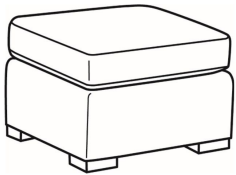

Travis / 8780-05

DESCRIPTION:	Chair (34W)
OUTSIDE:	34"W x 41"D x 37"H
INSIDE:	22"W x 24.5"D
SEAT:	21.5"H
ARM:	25.5"H
BACK RAIL:	30.5"H
COM:	Plain: 9.50 yds Repeat of 2-14": 12.00 yds Repeat of 15-27": 13.00 yds
WEIGHT:	90 lbs

Standard Features:

- Box Border Back
- Weltless
- May be shown with optional features

TRAVIS

Standard Seat Cushion:	Comfort Down Seat
Standard Back Pillow:	Comfort Down Back

Also available:

Travis / 8780-07
Ottoman (29W X 24D)
Outside: 29W x 24D x 19H
Inside: 0W x 0D