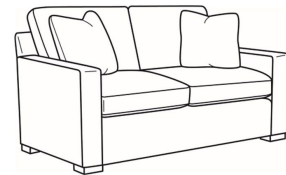

Travis / 8780-05

DESCRIPTION:	Chair (34W)
OUTSIDE:	34"W x 41"D x 37"H
INSIDE:	22"W x 24.5"D
SEAT:	21.5"H
ARM:	25.5"H
BACK RAIL:	30.5"H
COM:	Plain: 9.50 yds Repeat of 2-14": 12.00 yds Repeat of 15-27": 13.00 yds
WEIGHT:	90 lbs

Standard Features:

- Box Border Back
- Weltless
- May be shown with optional features

TRAVIS

Standard Seat Cushion:	Comfort Down Seat
Standard Back Pillow:	Comfort Down Back

Also available:

Travis / 8780-07
Ottoman (29W X 24D)
Outside: 29W x 24D x 19H
Inside: 0W x 0D

Travis / 8780-00
Sofa (83W)
Outside: 83W x 41D x 37H
Inside: 70W x 24.5D

Travis / 8780-04
Loveseat (60W)
Outside: 60W x 41D x 37H
Inside: 47W x 24.5D

Travis / 8780-05SW
Swivel Chair (34W)
Outside: 34W x 41D x 37H
Inside: 22W x 24.5D