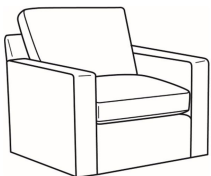

Travis / 8780-05

DESCRIPTION:	Chair (34W)
OUTSIDE:	34"W x 41"D x 37"H
INSIDE:	22"W x 24.5"D
SEAT:	21.5"H
ARM:	25.5"H
BACK RAIL:	30.5"H
COM:	Plain: 9.50 yds Repeat of 2-14": 12.00 yds Repeat of 15-27": 13.00 yds
WEIGHT:	90 lbs

Standard Features:

- Box Border Back
- Weltless
- May be shown with optional features

TRAVIS

Standard Seat Cushion:	Comfort Down Seat
Standard Back Pillow:	Comfort Down Back

Also available:

Travis / 8780-07
Ottoman (29W X 24D)
Outside: 29W x 24D x 19H
Inside: 0W x 0D

Travis / 8780-00
Sofa (83W)
Outside: 83W x 41D x 37H
Inside: 70W x 24.5D

Travis / 8780-04
Loveseat (60W)
Outside: 60W x 41D x 37H
Inside: 47W x 24.5D

Travis / 8780-05SW
Swivel Chair (34W)
Outside: 34W x 41D x 37H
Inside: 22W x 24.5D