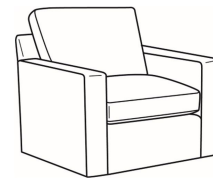

Travis / 8780-00

DESCRIPTION:	Sofa (83W)
OUTSIDE:	83"W x 41"D x 37"H
INSIDE:	70"W x 24.5"D
SEAT:	21.5"H
ARM:	25.5"H
BACK RAIL:	30.5"H
THROW PILLOWS:	2 - 20"
COM:	Plain: 19.00 yds Repeat of 2-14": 23.75 yds Repeat of 15-27": 25.75 yds
WEIGHT:	160 lbs

Standard Features:

- Box Border Back
- Weltless
- May be shown with optional features

TRAVIS

Standard Seat Cushion:	Comfort Down Seat
Standard Back Pillow:	Comfort Down Back

Also available:

Travis / 8780-04
Loveseat (60W)
Outside: 60W x 41D x 37H
Inside: 47W x 24.5D

Travis / 8780-05
Chair (34W)
Outside: 34W x 41D x 37H
Inside: 22W x 24.5D

Travis / 8780-05SW
Swivel Chair (34W)
Outside: 34W x 41D x 37H
Inside: 22W x 24.5D

Travis / 8780-20
Apt Sofa (73W)
Outside: 73W x 41D x 37H
Inside: 60W x 24.5D