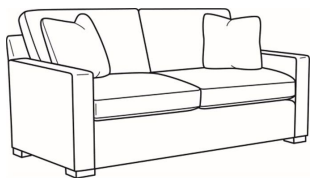

Travis / 8780-00

DESCRIPTION:	Sofa (83W)
OUTSIDE:	83"W x 41"D x 37"H
INSIDE:	70"W x 24.5"D
SEAT:	21.5"H
ARM:	25.5"H
BACK RAIL:	30.5"H
THROW PILLOWS:	2 - 20"
COM:	Plain: 19.00 yds Repeat of 2-14": 23.75 yds Repeat of 15-27": 25.75 yds
WEIGHT:	160 lbs

Standard Features:

- Box Border Back
- Weltless
- May be shown with optional features

TRAVIS

Standard Seat Cushion:	Comfort Down Seat
Standard Back Pillow:	Comfort Down Back

Also available:

Travis / 8780-04
Loveseat (60W)
Outside: 60W x 41D x 37H
Inside: 47W x 24.5D

Travis / 8780-05
Chair (34W)
Outside: 34W x 41D x 37H
Inside: 22W x 24.5D

Travis / 8780-05SW
Swivel Chair (34W)
Outside: 34W x 41D x 37H
Inside: 22W x 24.5D

Travis / 8780-20
Apt Sofa (73W)
Outside: 73W x 41D x 37H
Inside: 60W x 24.5D