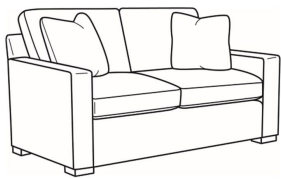

Travis / 8780-00

DESCRIPTION:	Sofa (83W)
OUTSIDE:	83"W x 41"D x 37"H
INSIDE:	70"W x 24.5"D
SEAT:	21.5"H
ARM:	25.5"H
BACK RAIL:	30.5"H
THROW PILLOWS:	2 - 20"
COM:	Plain: 19.00 yds Repeat of 2-14": 23.75 yds Repeat of 15-27": 25.75 yds
WEIGHT:	160 lbs

Standard Features:

- Box Border Back
- Weltless
- May be shown with optional features

TRAVIS

Standard Seat Cushion:	Comfort Down Seat
Standard Back Pillow:	Comfort Down Back

Also available:

Travis / 8780-04
Loveseat (60W)
Outside: 60W x 41D x 37H
Inside: 47W x 24.5D

Travis / 8780-05
Chair (34W)
Outside: 34W x 41D x 37H
Inside: 22W x 24.5D

Travis / 8780-05SW
Swivel Chair (34W)
Outside: 34W x 41D x 37H
Inside: 22W x 24.5D

Travis / 8780-20
Apt Sofa (73W)
Outside: 73W x 41D x 37H
Inside: 60W x 24.5D