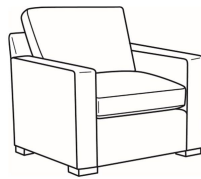

Travis / 8780-00

DESCRIPTION:	Sofa (83W)
OUTSIDE:	83"W x 41"D x 37"H
INSIDE:	70"W x 24.5"D
SEAT:	21.5"H
ARM:	25.5"H
BACK RAIL:	30.5"H
THROW PILLOWS:	2 - 20"
COM:	Plain: 19.00 yds Repeat of 2-14": 23.75 yds Repeat of 15-27": 25.75 yds
WEIGHT:	160 lbs

Standard Features:

- Box Border Back
- Weltless
- May be shown with optional features

TRAVIS

Standard Seat Cushion:	Comfort Down Seat
Standard Back Pillow:	Comfort Down Back

Also available:

Travis / 8780-04
Loveseat (60W)
Outside: 60W x 41D x 37H
Inside: 47W x 24.5D

Travis / 8780-05
Chair (34W)
Outside: 34W x 41D x 37H
Inside: 22W x 24.5D

Travis / 8780-05SW
Swivel Chair (34W)
Outside: 34W x 41D x 37H
Inside: 22W x 24.5D

Travis / 8780-20
Apt Sofa (73W)
Outside: 73W x 41D x 37H
Inside: 60W x 24.5D